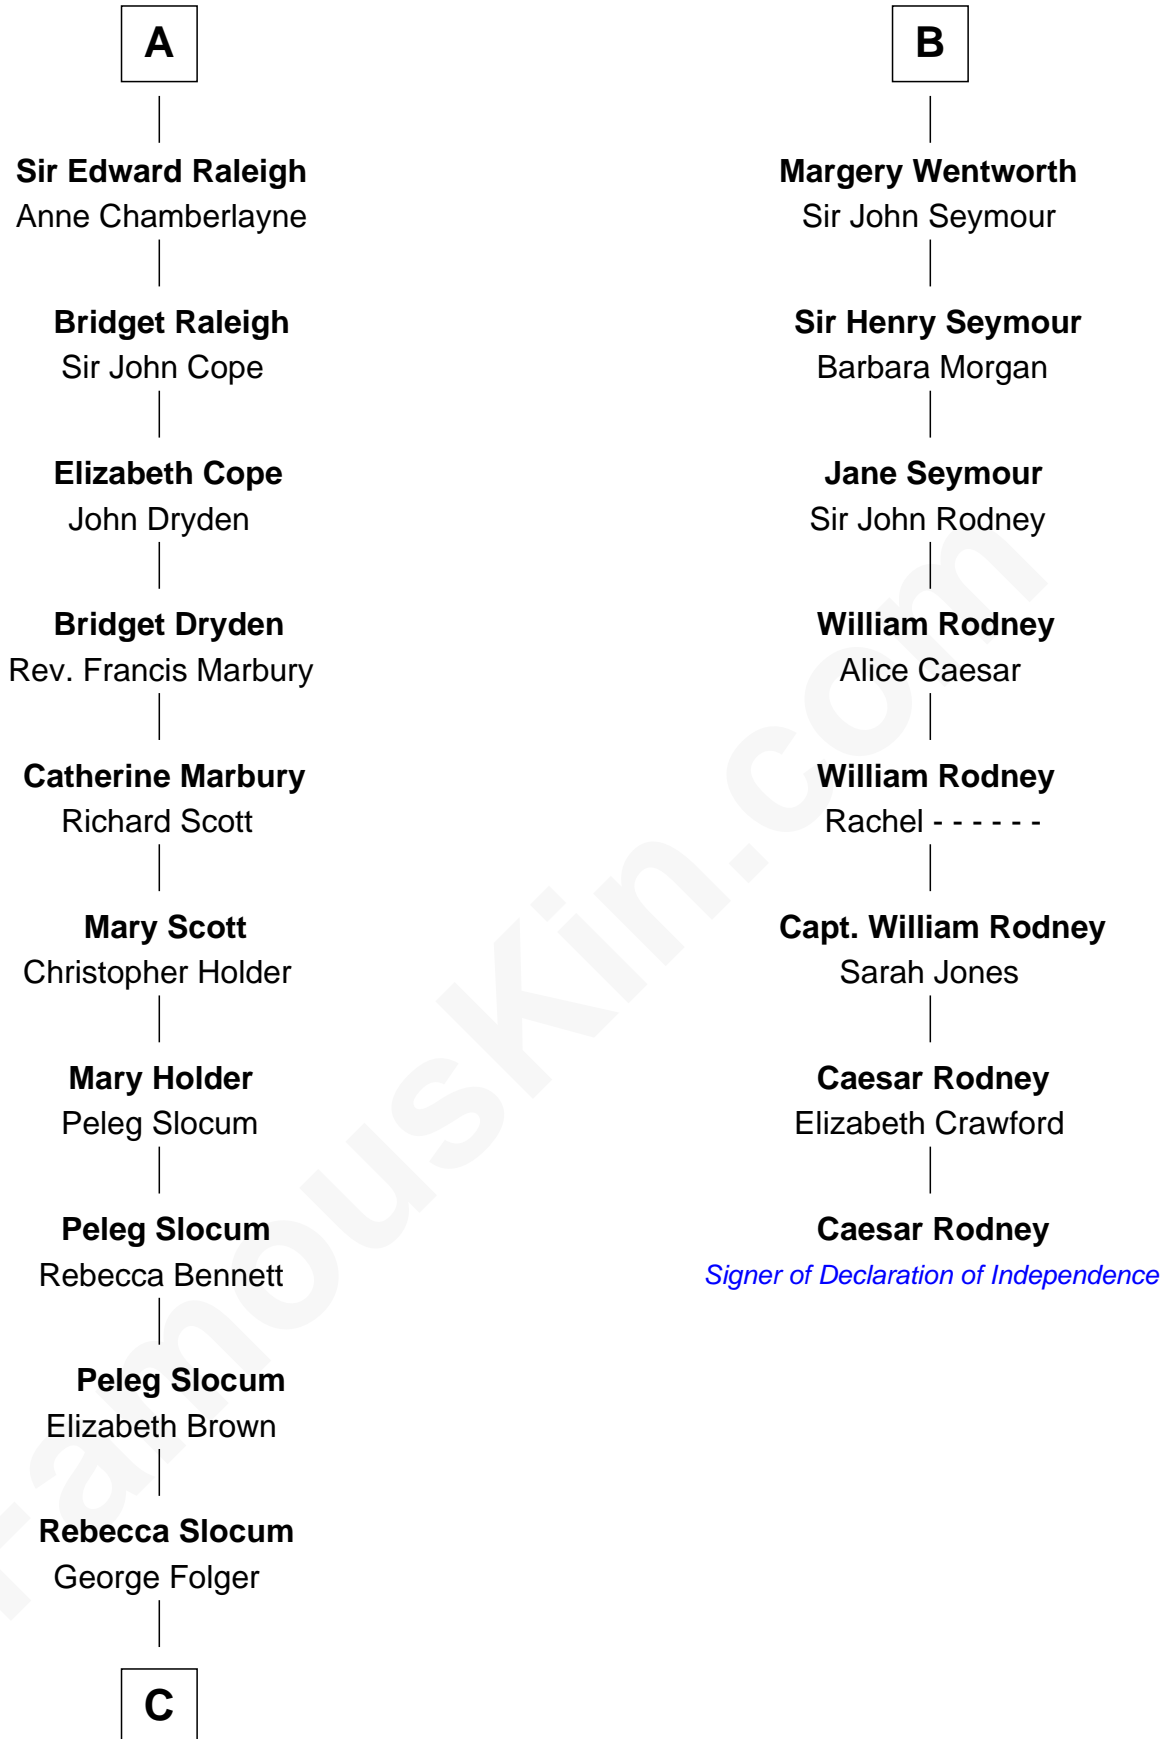

FamousKin.com

Relationship Chart of

Henry Clay Folger

Founder of Folger Shakespeare Library and Chairman of Standard Oil

14th cousin 5 times removed of

Caesar Rodney

Signer of the Declaration of Independence

C

—
Samuel Brown Folger

Nancy F. Hiller

—
Henry Clay Folger

Eliza Jane Clark

—
Henry Clay Folger

Chairman of Standard Oil

FamousKin.com