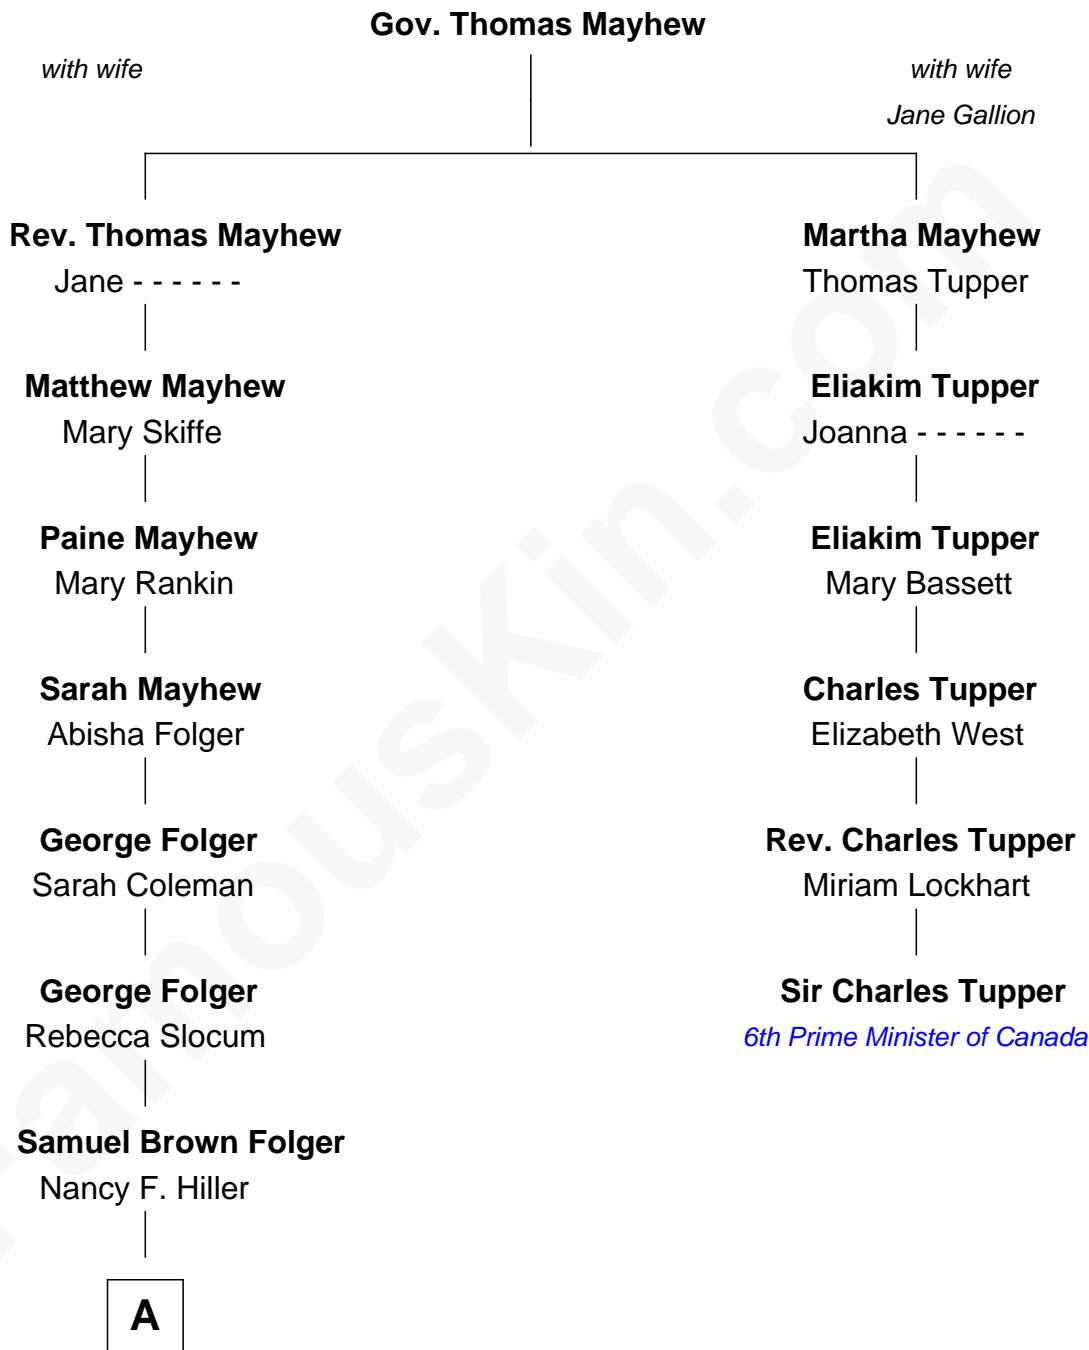

FamousKin.com

Relationship Chart of

Henry Clay Folger

Founder of Folger Shakespeare Library and Chairman of Standard Oil

5th cousin 3 times removed of

Sir Charles Tupper

6th Prime Minister of Canada

A

Henry Clay Folger

Eliza Jane Clark

Henry Clay Folger

Chairman of Standard Oil

FamousKin.com