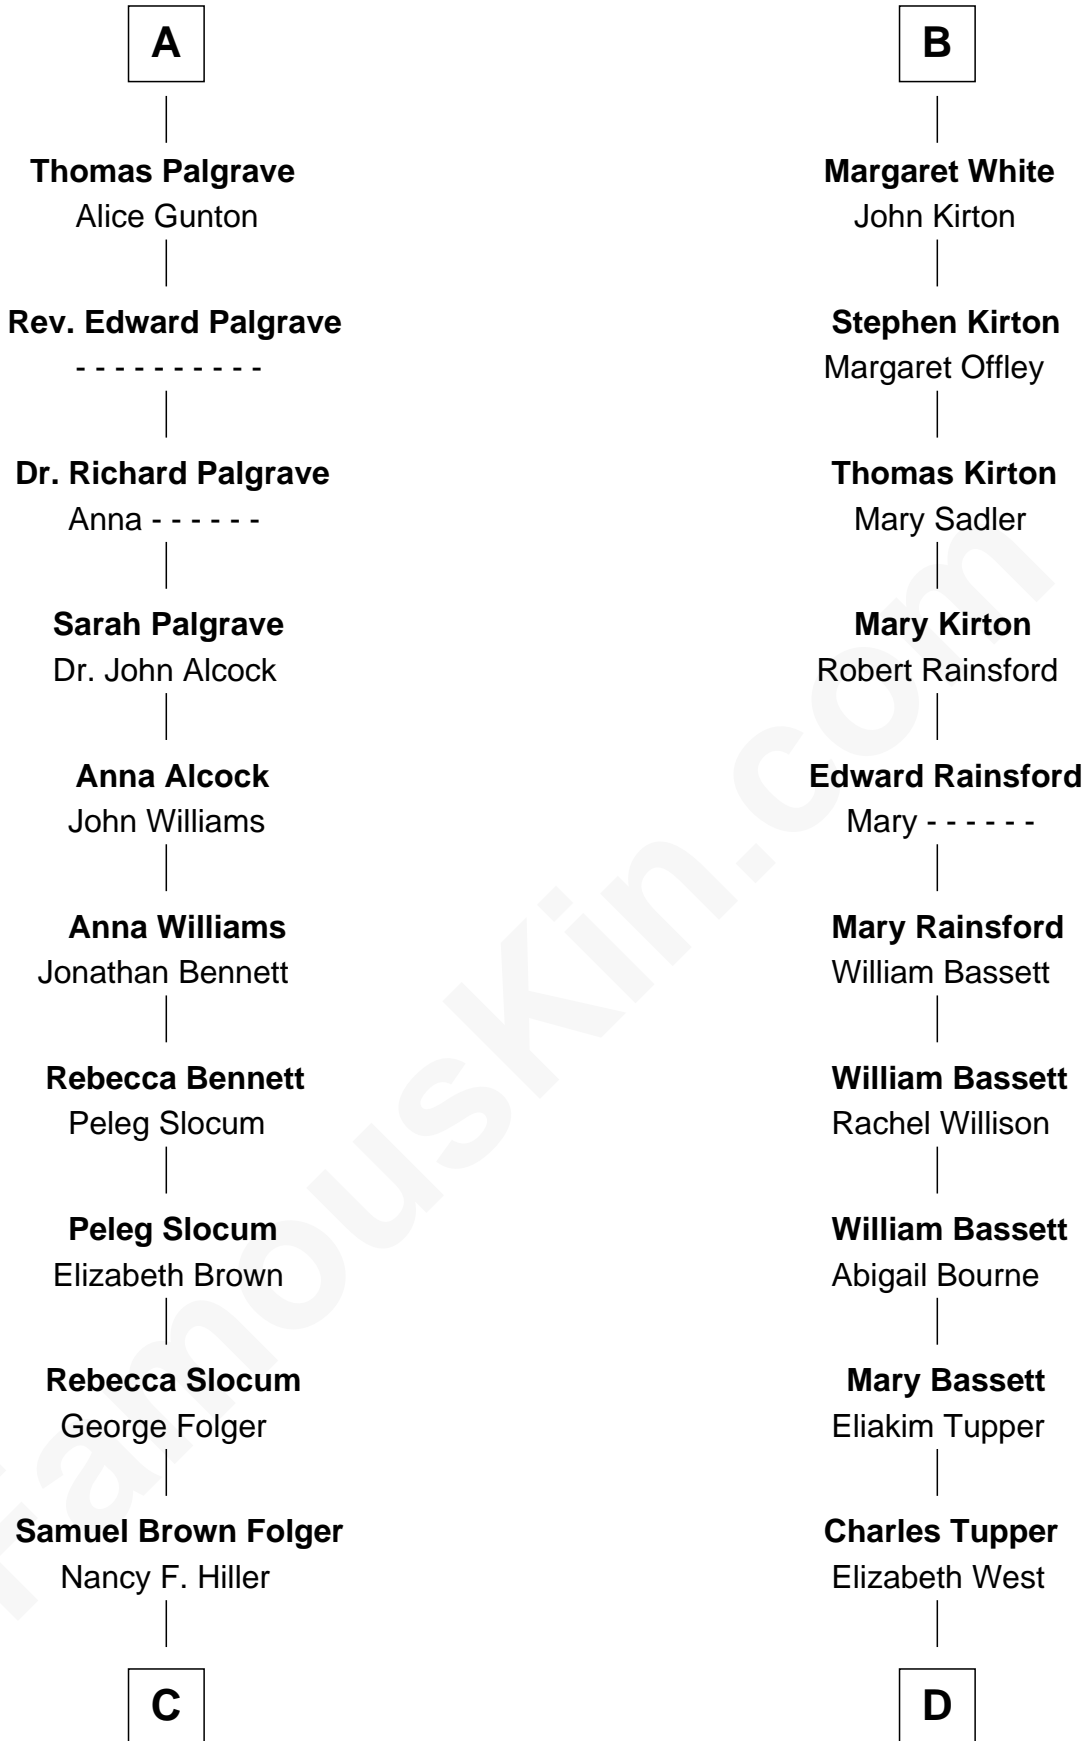

### Sir Charles Tupper

*6th Prime Minister of Canada*

**Bartholomew de Badlesmere**

Margaret de Clare

**Elizabeth de Badlesmere**

Sir William de Bohun

**Elizabeth de Bohun**

Sir Richard Fitzalan

**Anne Glemham**

Henry Palgrave

**A**

**Maud de Badlesmere**

John de Vere

**Margaret de Vere**

Henry de Beaumont

**Sir John de Beaumont**

Katherine de Everingham

**Elizabeth Beaumont**

Sir William Botreaux

**Margaret Botreaux**

Sir Robert Hungerford

**Eleanor Hungerford**

Sir John White

**Robert White**

Margaret Gainsford

**B**

**C**

**Henry Clay Folger**

Eliza Jane Clark

**Henry Clay Folger**

*Chairman of Standard Oil*

**D**