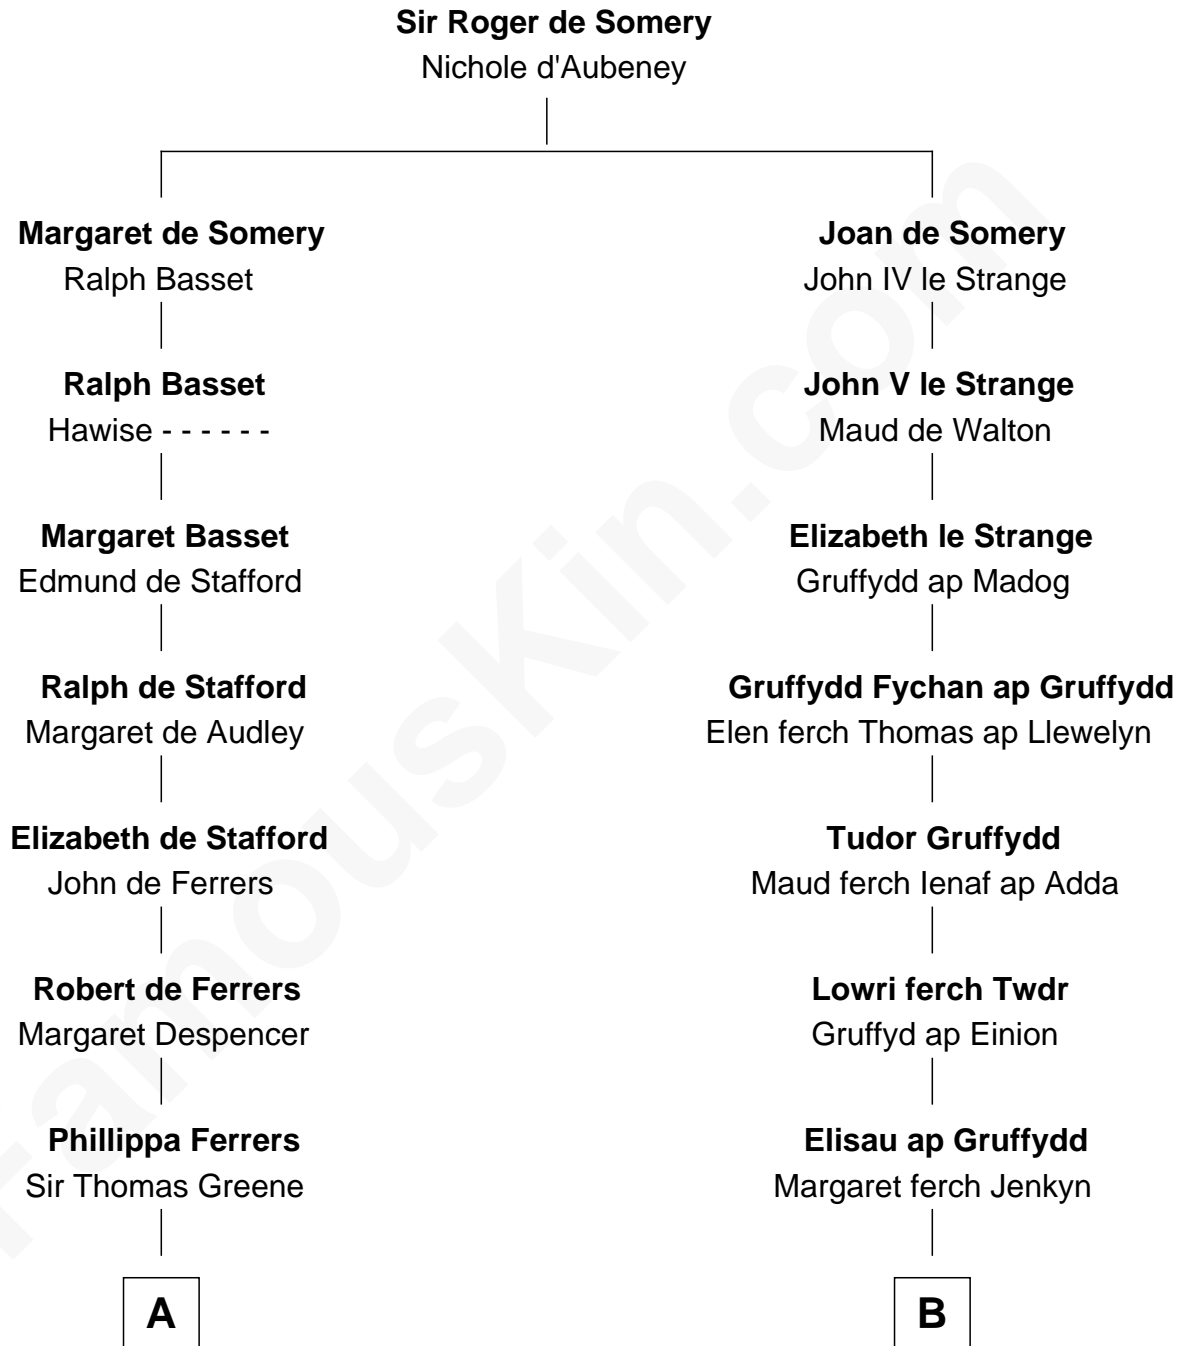

FamousKin.com

Relationship Chart of

Henry Clay Folger

Founder of Folger Shakespeare Library and Chairman of Standard Oil

12th cousin 9 times removed of

Elihu Yale

Benefactor and Namesake of Yale College

C

—
Peleg Slocum
Elizabeth Brown

—
Rebecca Slocum
George Folger

—
Samuel Brown Folger
Nancy F. Hiller

—
Henry Clay Folger
Eliza Jane Clark

—
Henry Clay Folger
Chairman of Standard Oil

FamousKin.com