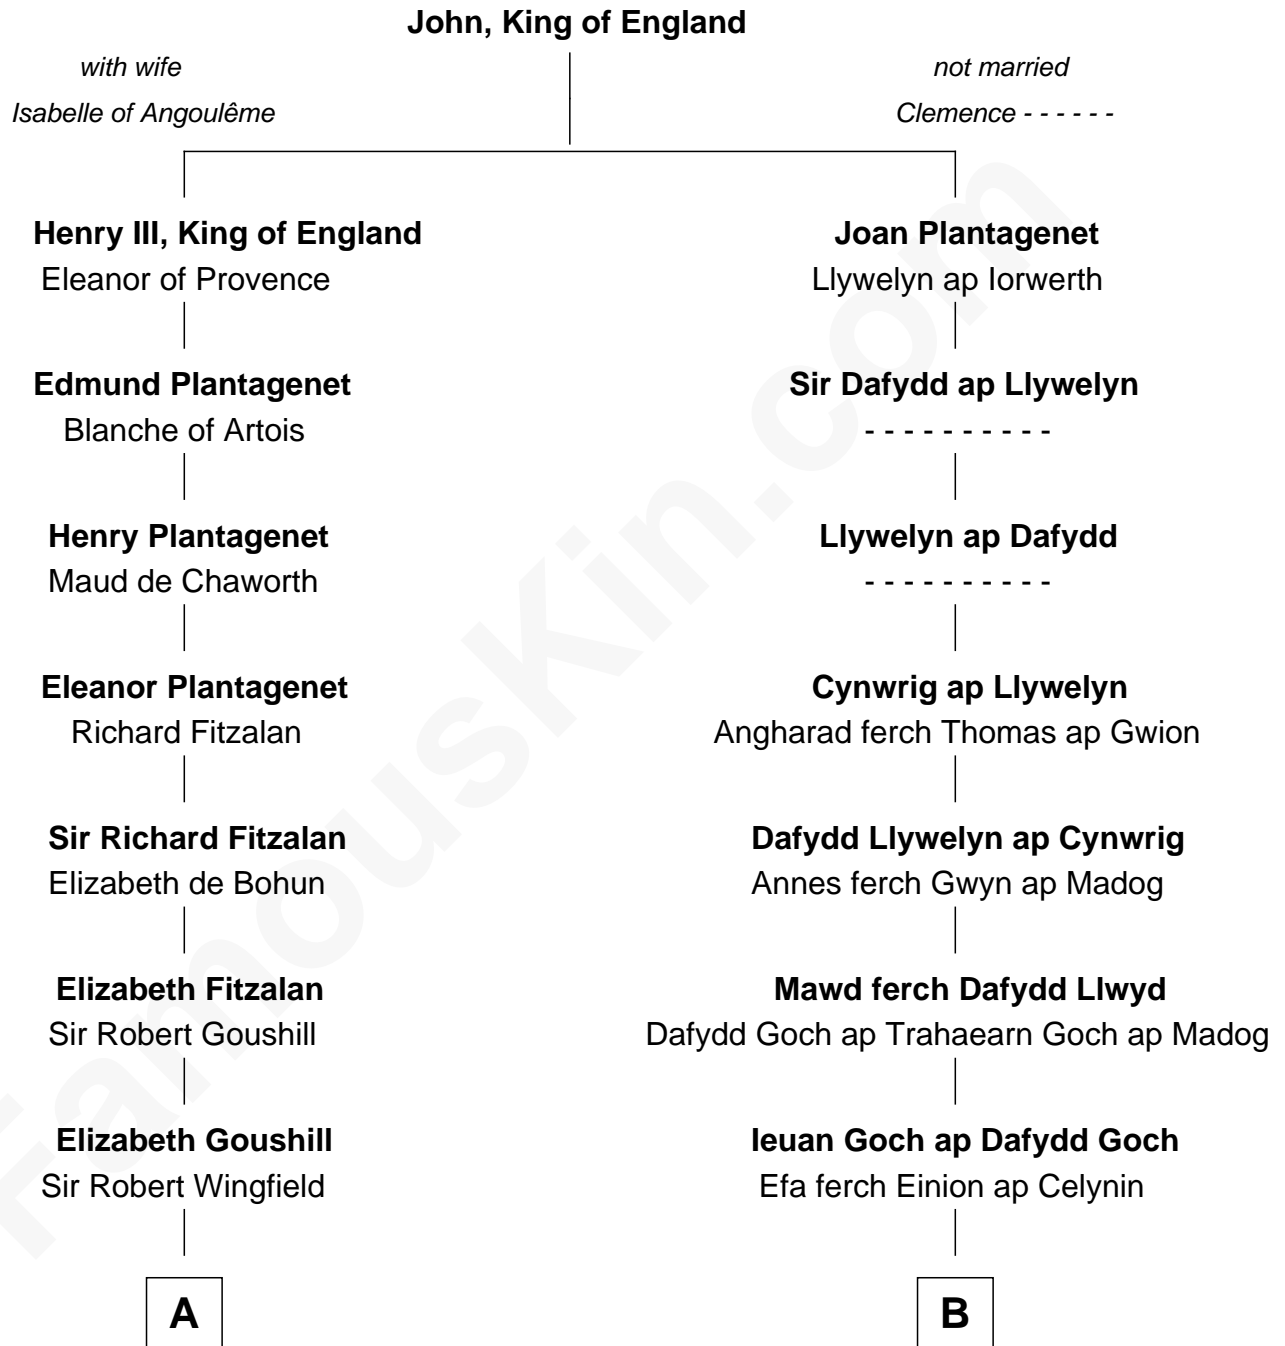

FamousKin.com

Relationship Chart of

Henry Clay Folger

Founder of Folger Shakespeare Library and Chairman of Standard Oil

17th cousin 4 times removed of

Elihu Yale

Benefactor and Namesake of Yale College

C

Peleg Slocum
Elizabeth Brown

Rebecca Slocum
George Folger

Samuel Brown Folger
Nancy F. Hiller

Henry Clay Folger
Eliza Jane Clark

Henry Clay Folger
Chairman of Standard Oil

FamousKin.com