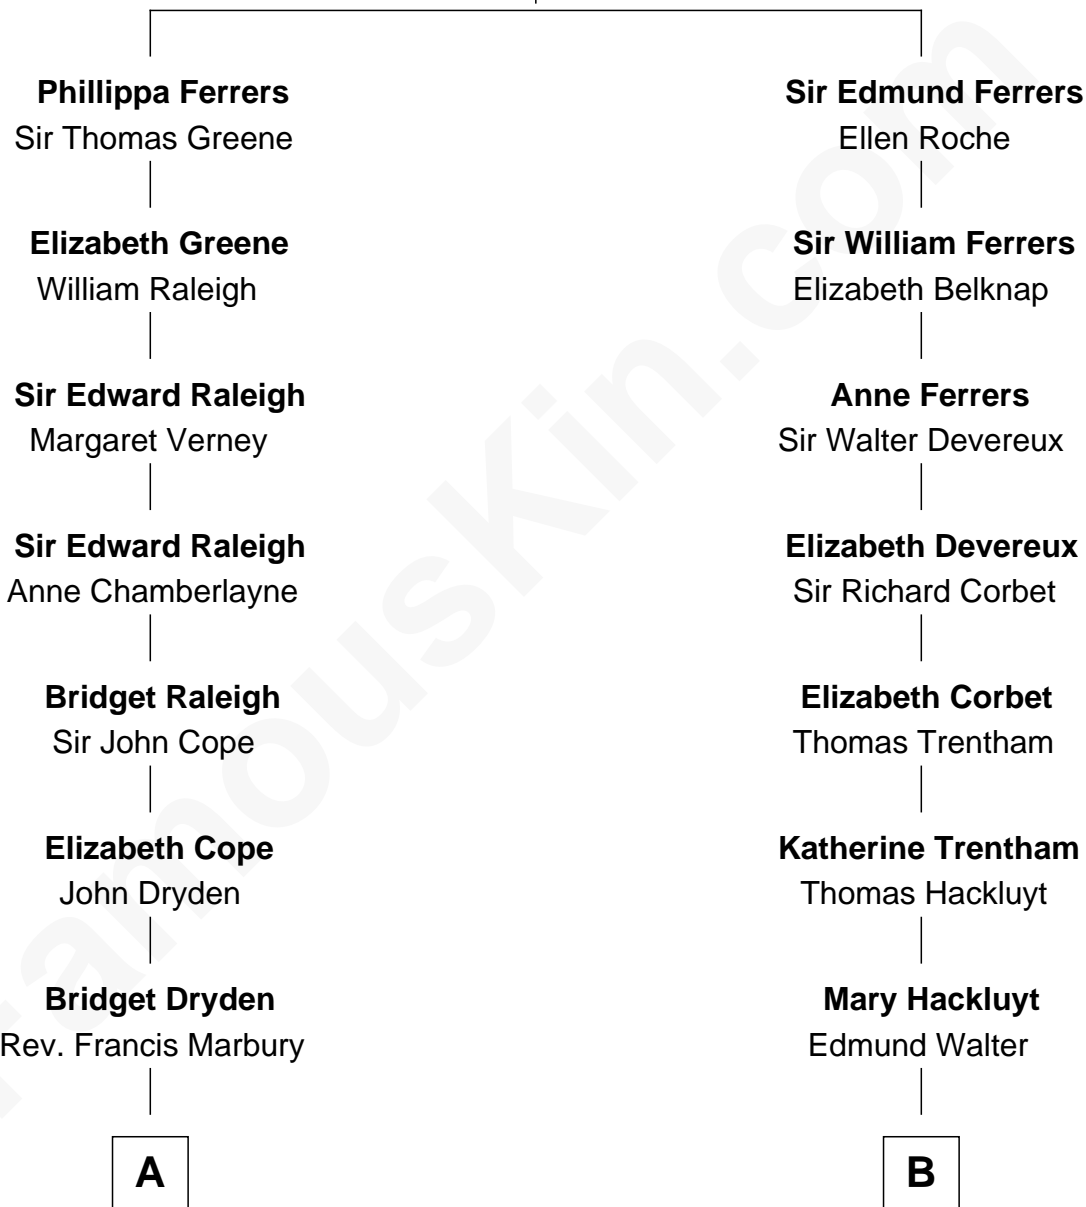

FamousKin.com

Relationship Chart of

Henry Clay Folger

Founder of Folger Shakespeare Library and Chairman of Standard Oil

15th cousin 4 times removed of

Christopher Reeve
Movie Actor

Robert de Ferrers
Margaret Despencer