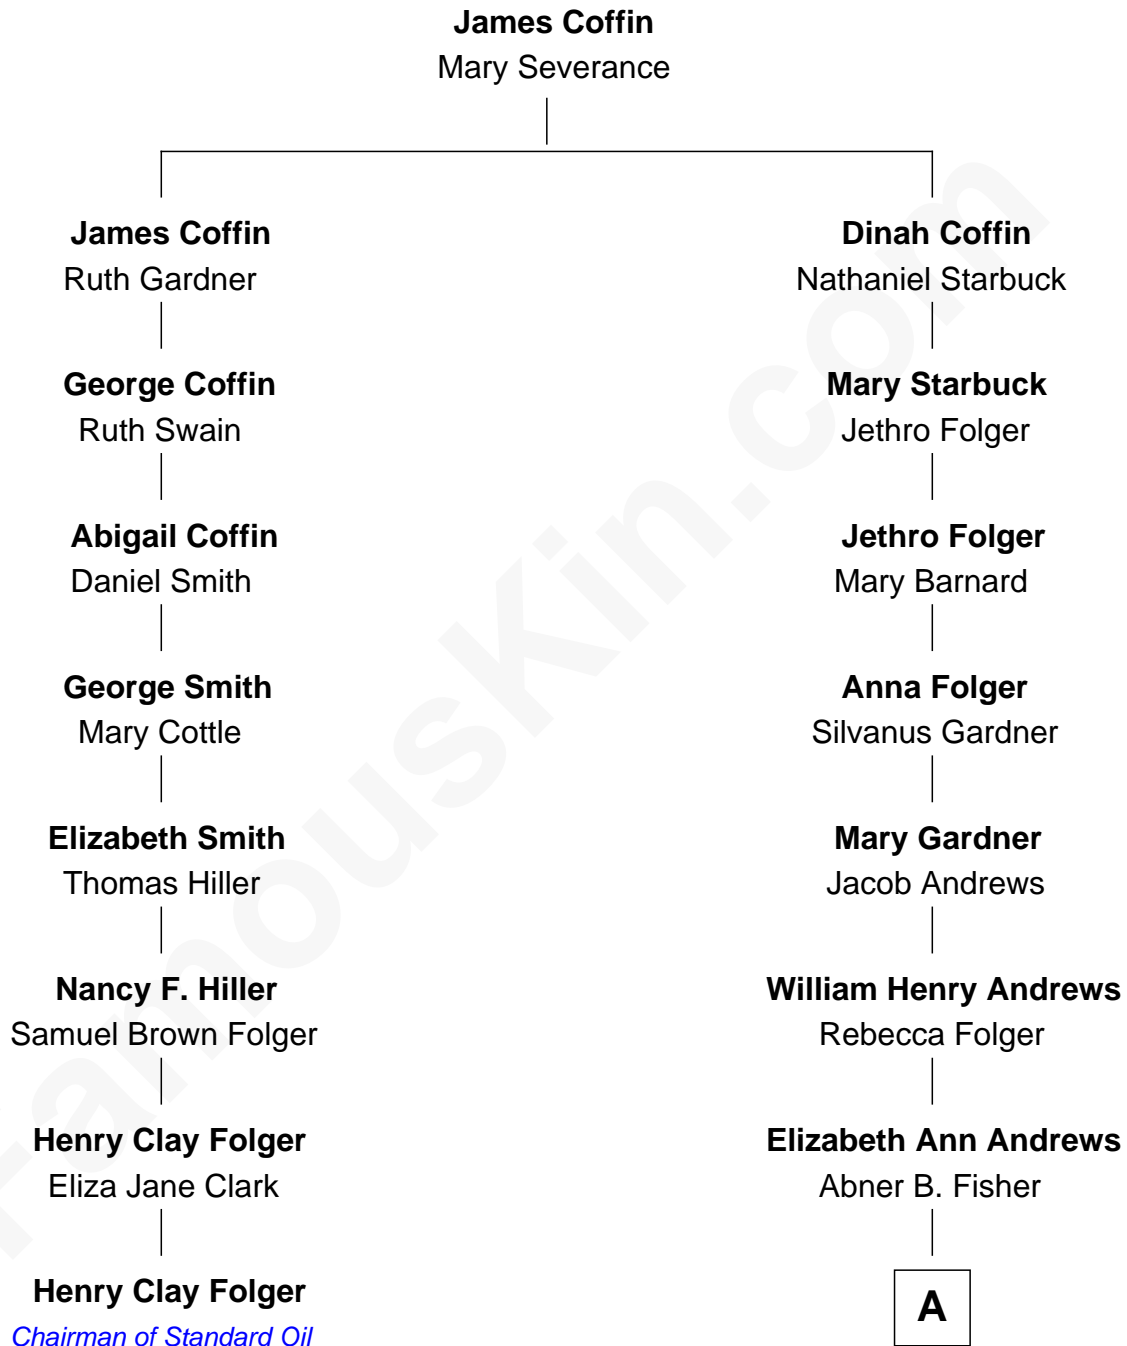

## Relationship Chart of

### Henry Clay Folger

*Founder of Folger Shakespeare Library and Chairman of Standard Oil*

7th cousin 4 times removed of

**Amy Poehler**

*Actress and Comedienne*

**A**

**Eugene B. Fisher**

Frances Catharine Baxendale

**Elizabeth Adelaide Fisher**

James S. Andrews

**Anna Marie Andrews**

Carl Poehler

**William Grinstead Poehler**

Eileen Frances Milmore

**Amy Poehler**

*Actress and Comedienne*