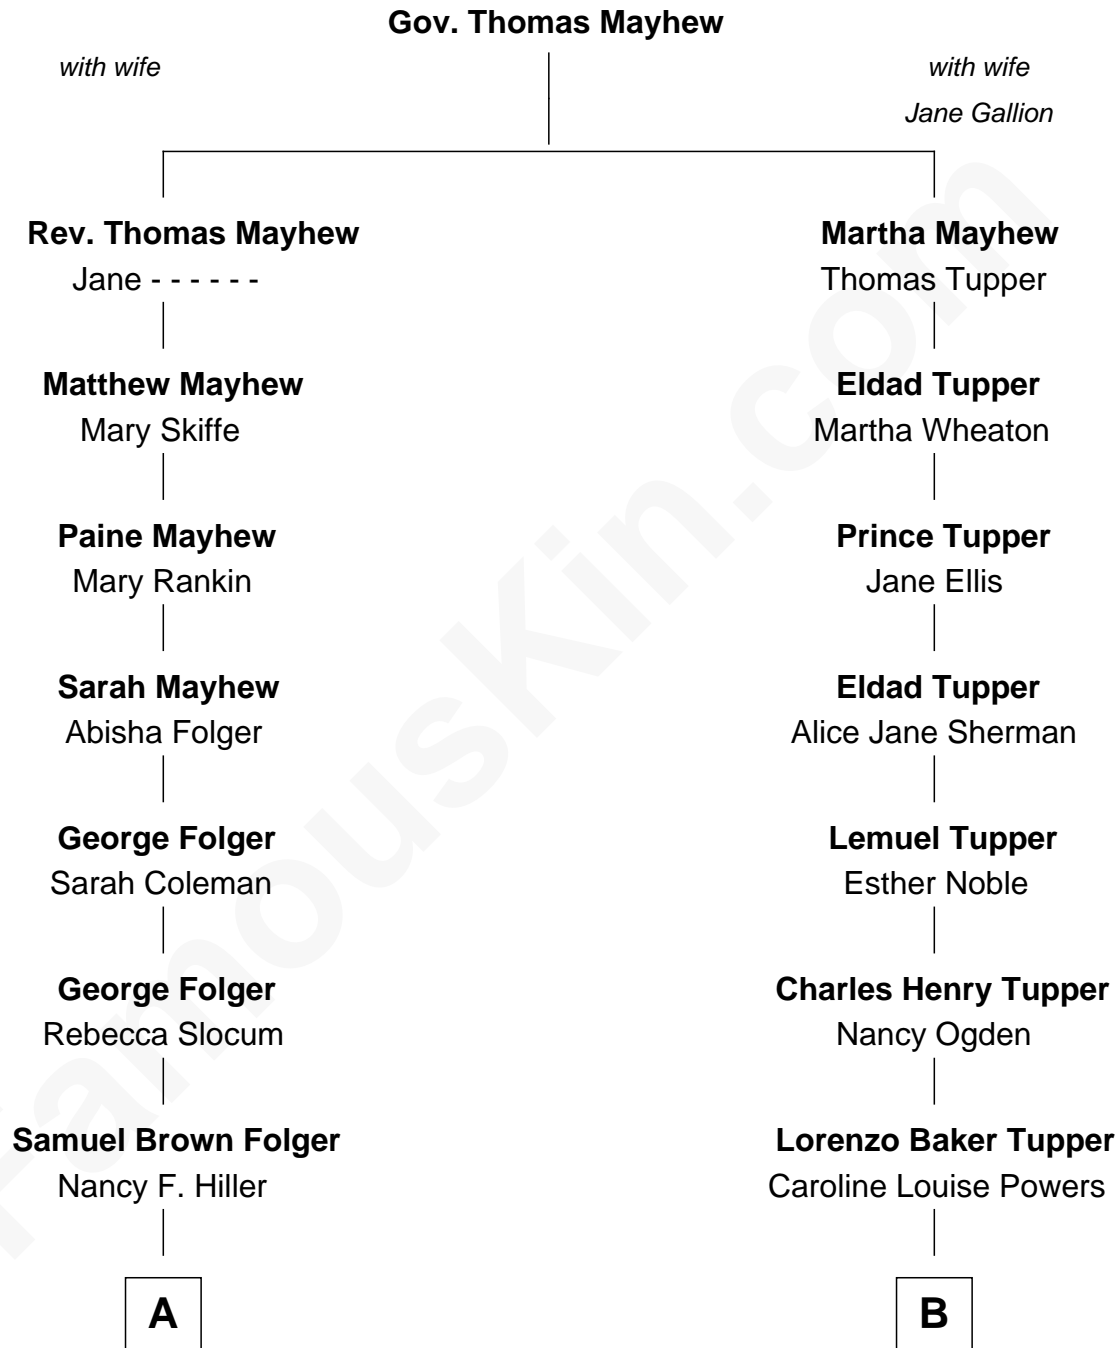

FamousKin.com

Relationship Chart of

Henry Clay Folger

Founder of Folger Shakespeare Library and Chairman of Standard Oil

8th cousin 2 times removed of

Ken Burns

Documentary Filmmaker

A

Henry Clay Folger
Eliza Jane Clark

Henry Clay Folger
Chairman of Standard Oil

B

John Powers Tupper
Francis Howard McMannus

George Bancroft Tupper
Lyla Morris Smith

Lyla Smith Tupper
Robert Kyle Burns

Ken Burns
Documentary Filmmaker