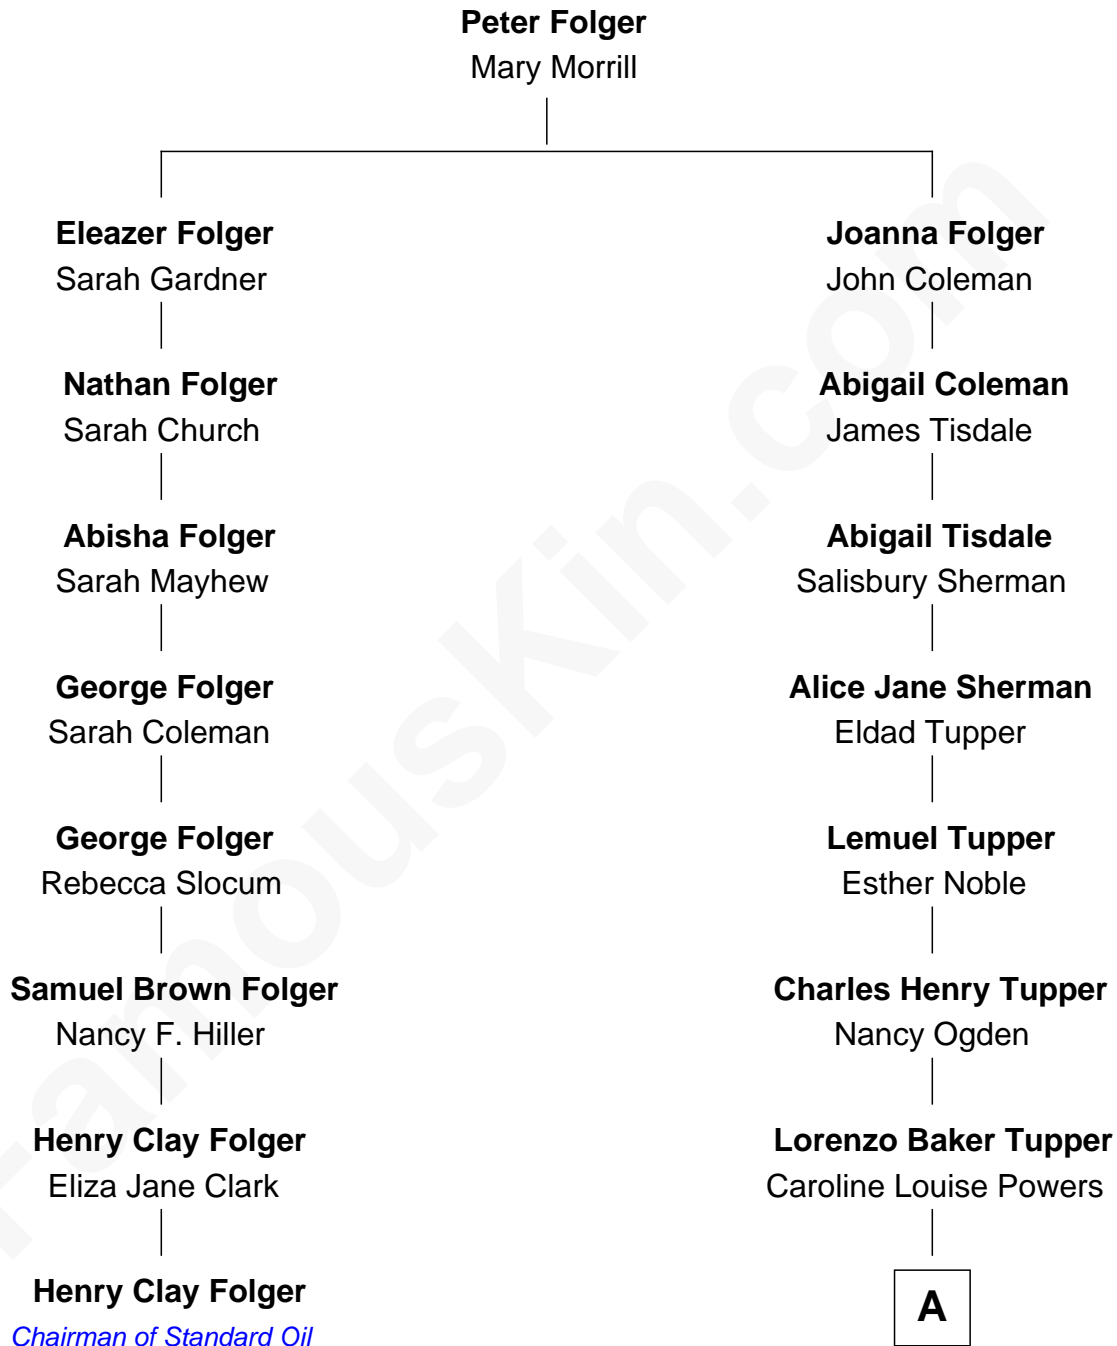

FamousKin.com

Relationship Chart of

Henry Clay Folger

Founder of Folger Shakespeare Library and Chairman of Standard Oil

7th cousin 3 times removed of

Ken Burns

Documentary Filmmaker

A

John Powers Tupper
Francis Howard McMannus

George Bancroft Tupper
Lyla Morris Smith

Lyla Smith Tupper
Robert Kyle Burns

Ken Burns
Documentary Filmmaker