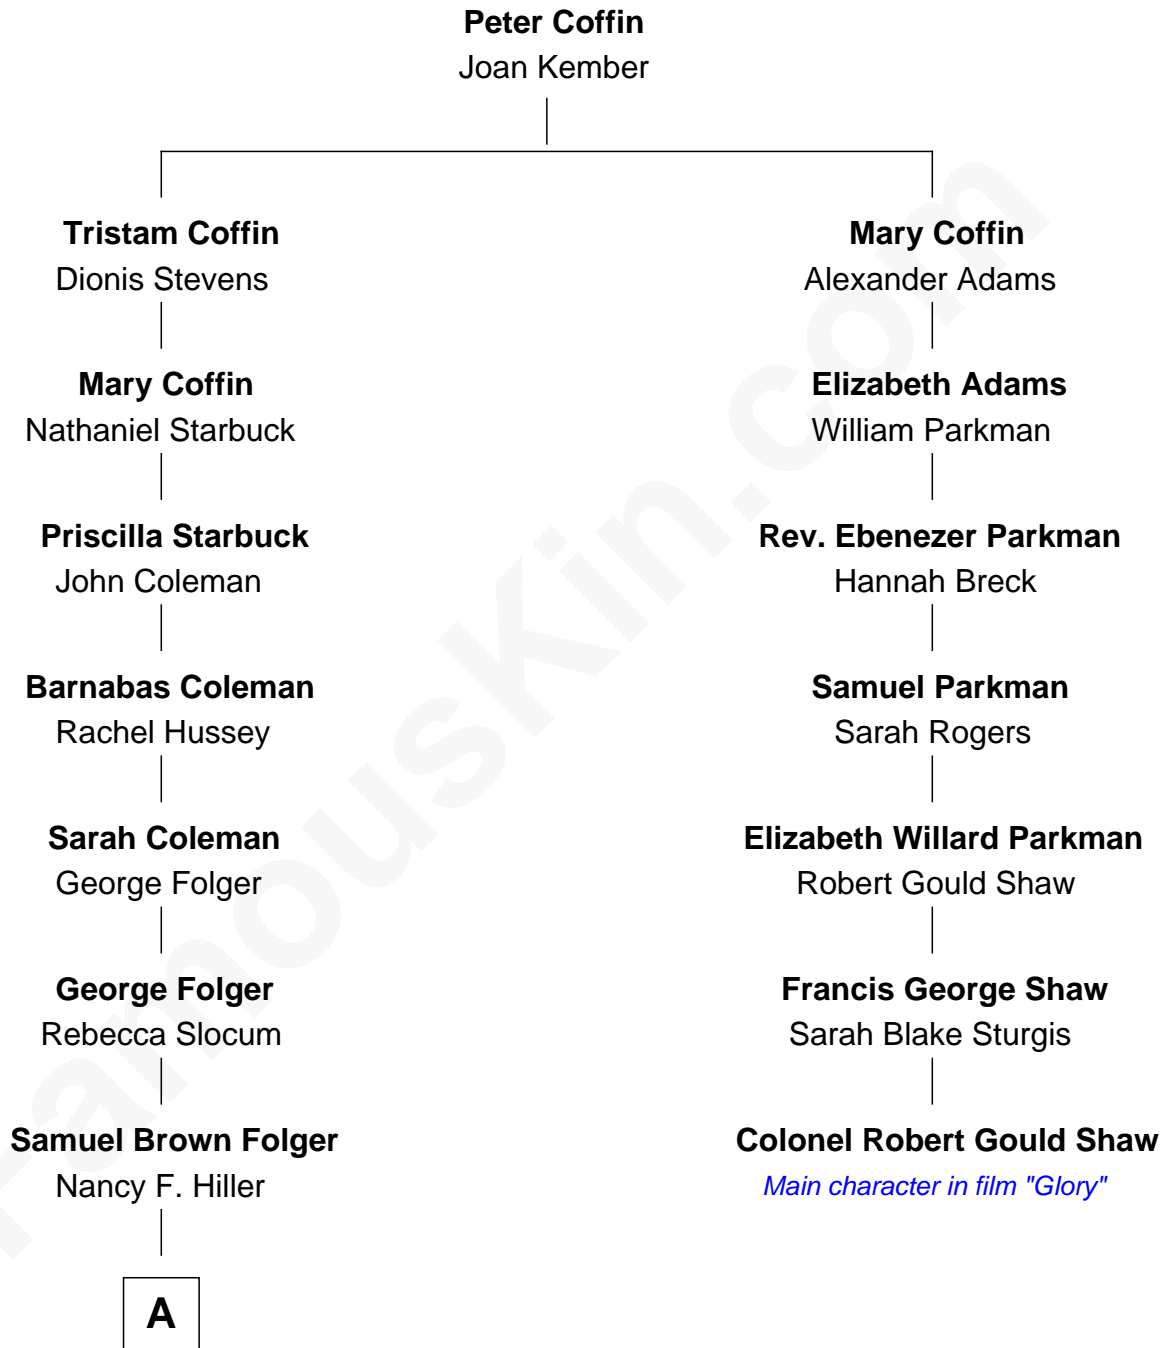

FamousKin.com

Relationship Chart of

Henry Clay Folger

Founder of Folger Shakespeare Library and Chairman of Standard Oil

6th cousin 2 times removed of

Colonel Robert Gould Shaw

U.S. Civil War leader of film "Glory" fame

A

Henry Clay Folger

Eliza Jane Clark

Henry Clay Folger

Chairman of Standard Oil

FamousKin.com