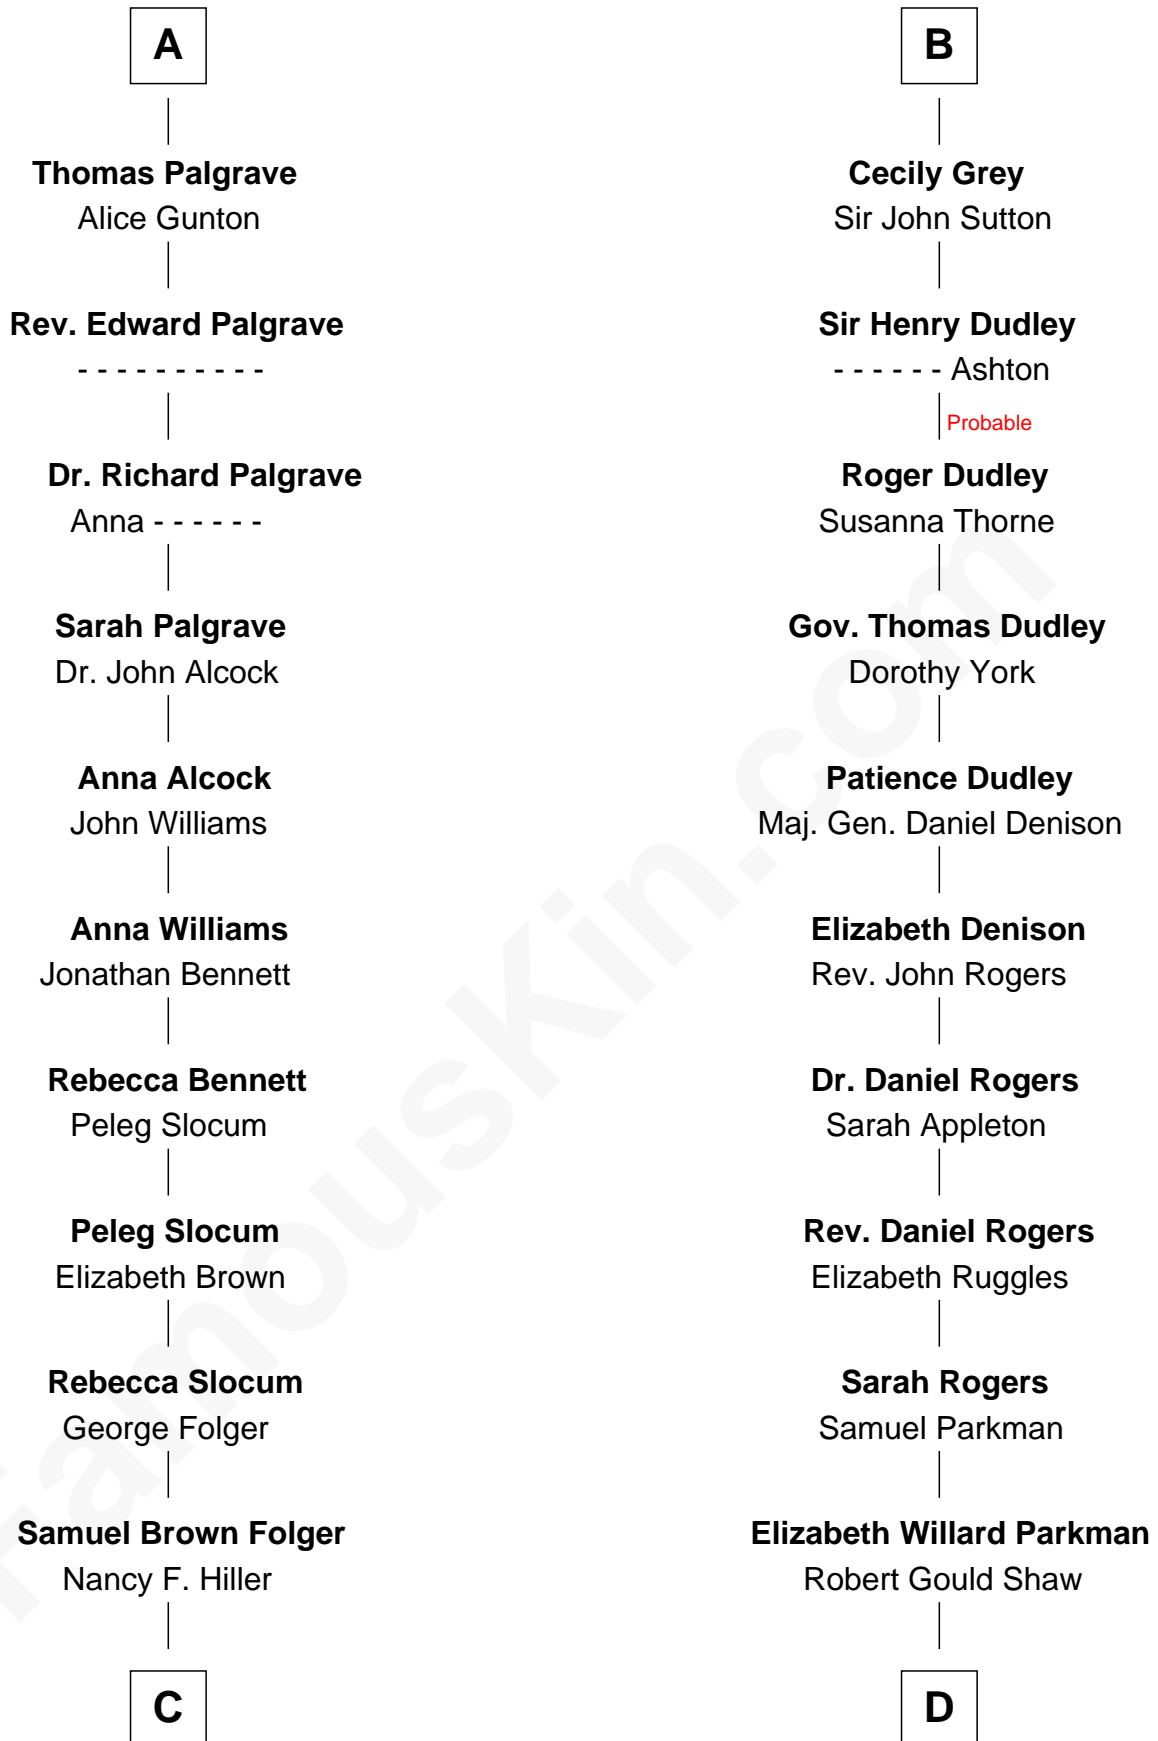

FamousKin.com

Relationship Chart of

Henry Clay Folger

Founder of Folger Shakespeare Library and Chairman of Standard Oil

18th cousin of

Colonel Robert Gould Shaw

U.S. Civil War leader of film "Glory" fame

Bartholomew de Badlesmere

Margery de Badlesmere

Sir William de Ros

Thomas de Ros

Beatrice de Stafford

Margaret de Ros

Sir Reynold Grey

Margaret Grey

Sir William Bonville

William Bonville

Elizabeth Harington

William Bonville

Katherine Neville

Cecily Bonville

Thomas Grey

B

C

Henry Clay Folger

Eliza Jane Clark

Henry Clay Folger

Chairman of Standard Oil

D

Francis George Shaw

Sarah Blake Sturgis

Colonel Robert Gould Shaw