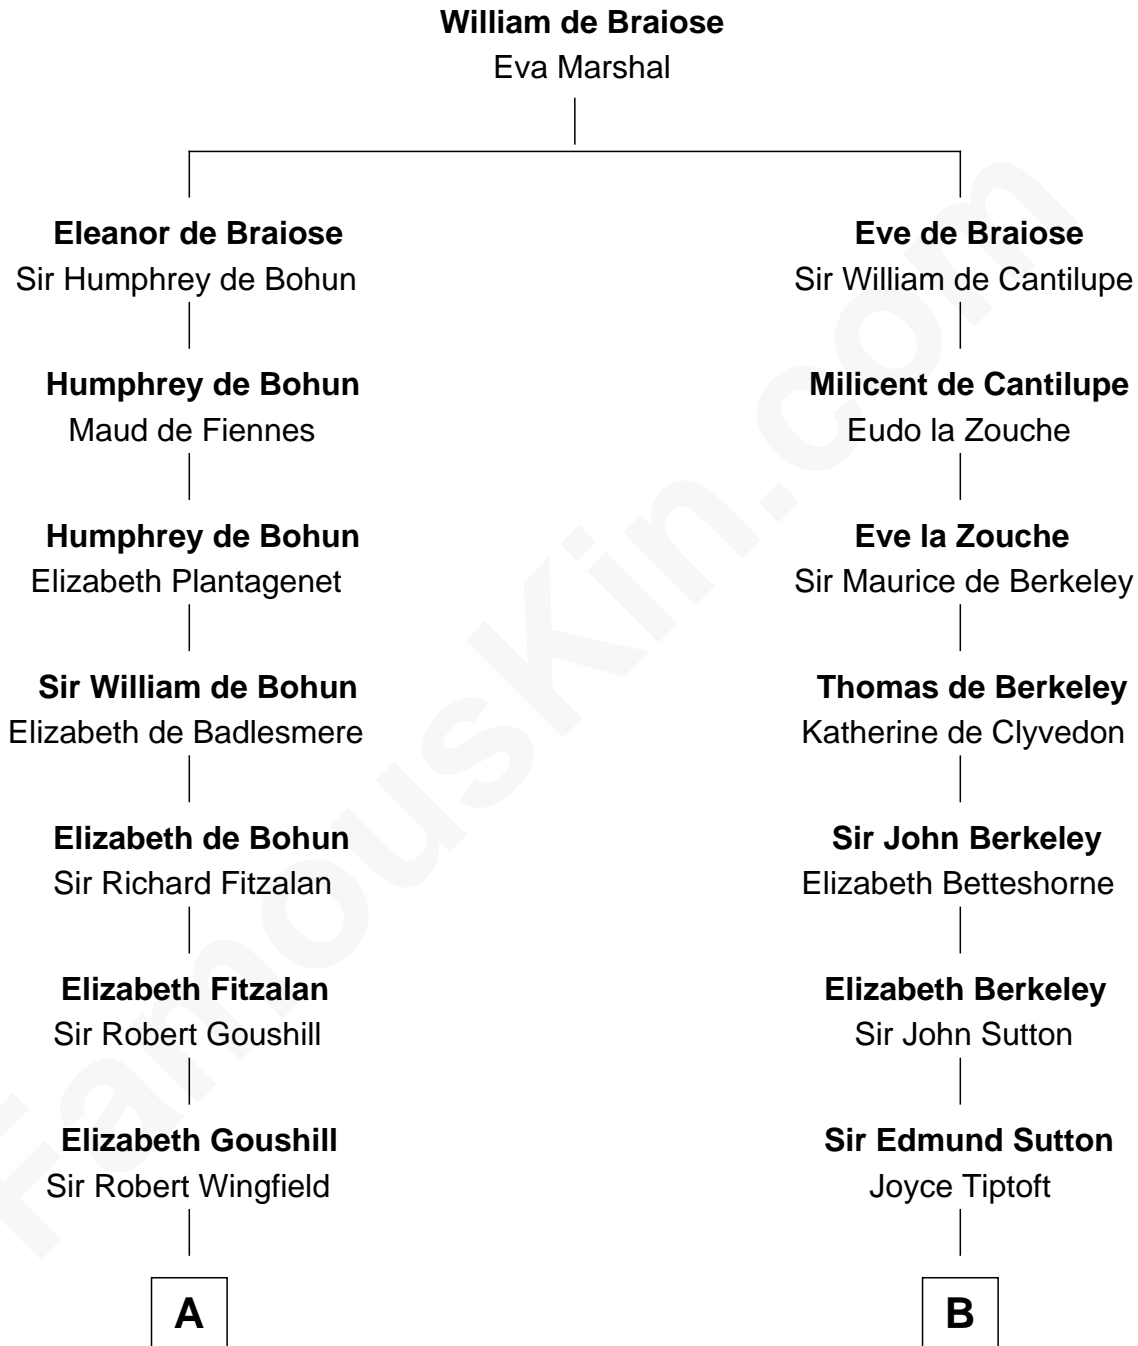

FamousKin.com

Relationship Chart of

Henry Clay Folger

Founder of Folger Shakespeare Library and Chairman of Standard Oil

19th cousin 2 times removed of

Colonel Robert Gould Shaw

U.S. Civil War leader of film "Glory" fame

C

Peleg Slocum
Elizabeth Brown

Rebecca Slocum
George Folger

Samuel Brown Folger
Nancy F. Hiller

Henry Clay Folger
Eliza Jane Clark

Henry Clay Folger
Chairman of Standard Oil

D

Elizabeth Willard Parkman
Robert Gould Shaw

Francis George Shaw
Sarah Blake Sturgis

Colonel Robert Gould Shaw
Main character in film "Glory"

FamousKin.com