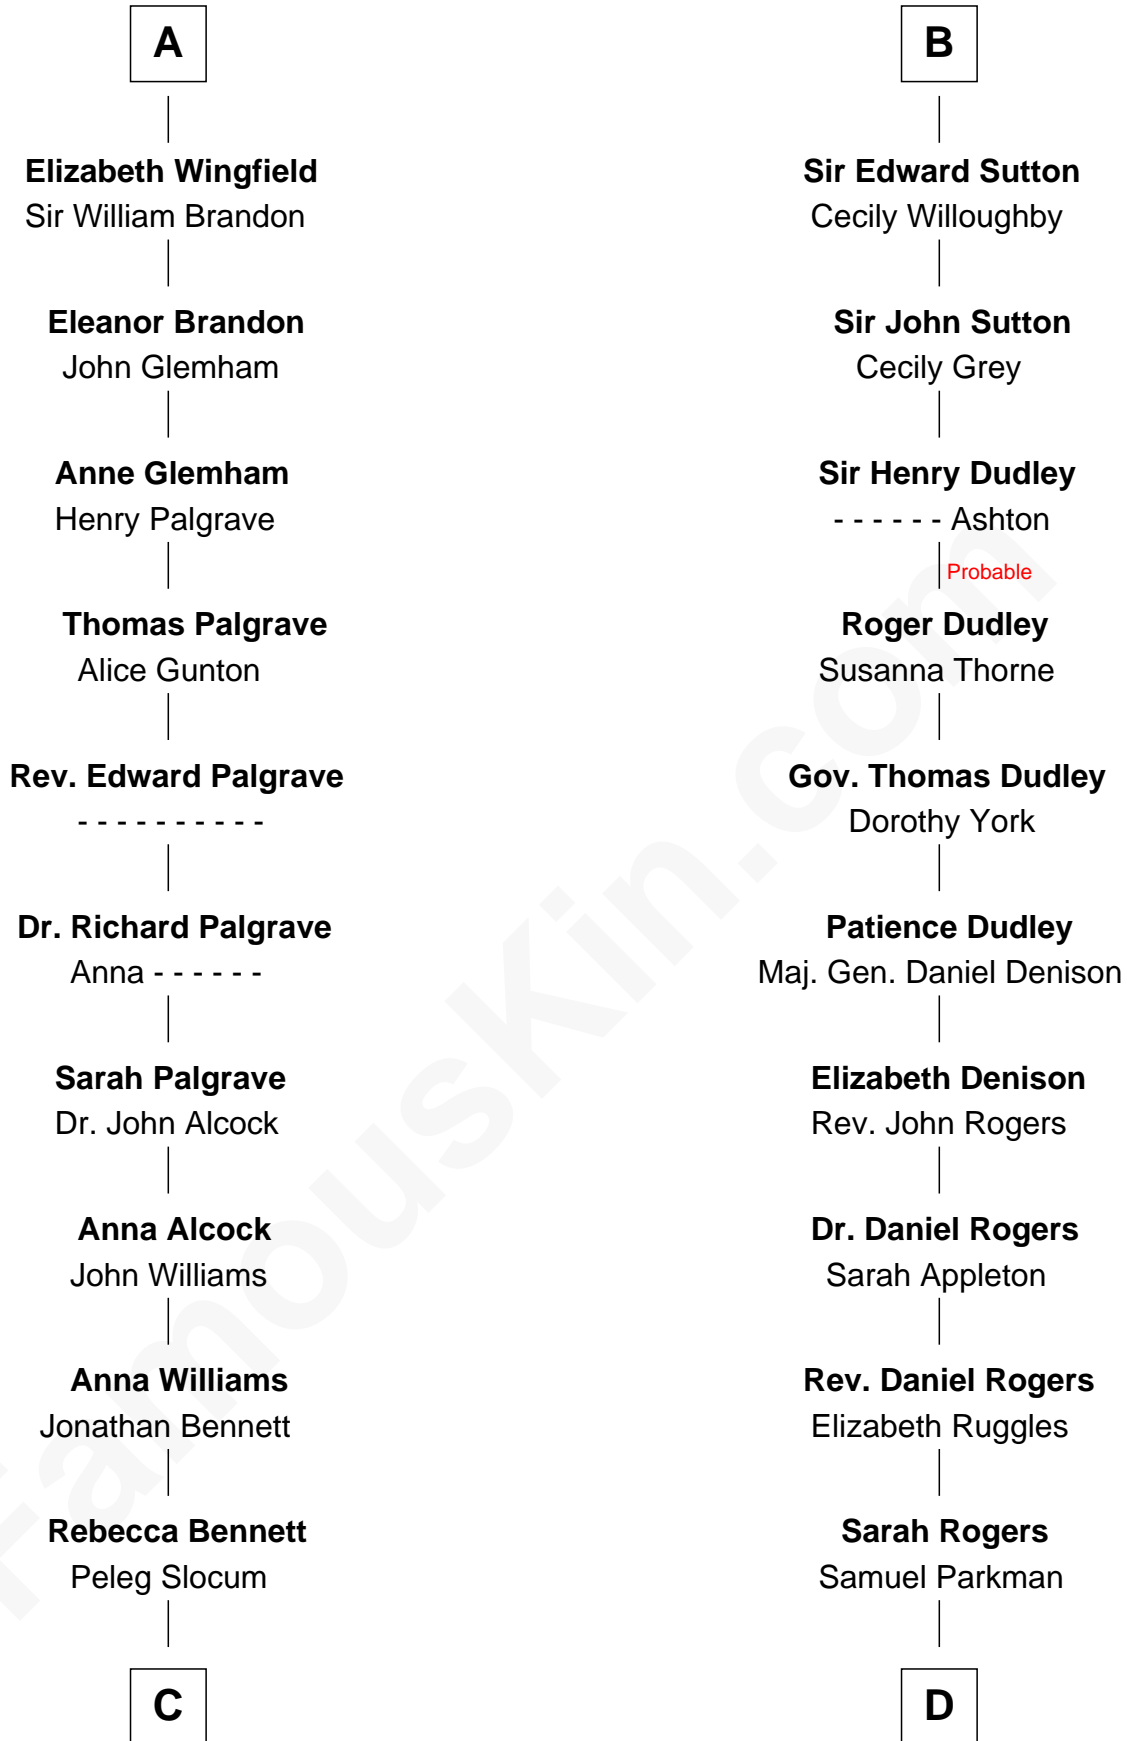

FamousKin.com

Relationship Chart of

Henry Clay Folger

Founder of Folger Shakespeare Library and Chairman of Standard Oil

19th cousin 2 times removed of

Colonel Robert Gould Shaw

U.S. Civil War leader of film "Glory" fame

C

Peleg Slocum
Elizabeth Brown

Rebecca Slocum
George Folger

Samuel Brown Folger
Nancy F. Hiller

Henry Clay Folger
Eliza Jane Clark

Henry Clay Folger
Chairman of Standard Oil

D

Elizabeth Willard Parkman
Robert Gould Shaw

Francis George Shaw
Sarah Blake Sturgis

Colonel Robert Gould Shaw
Main character in film "Glory"

FamousKin.com