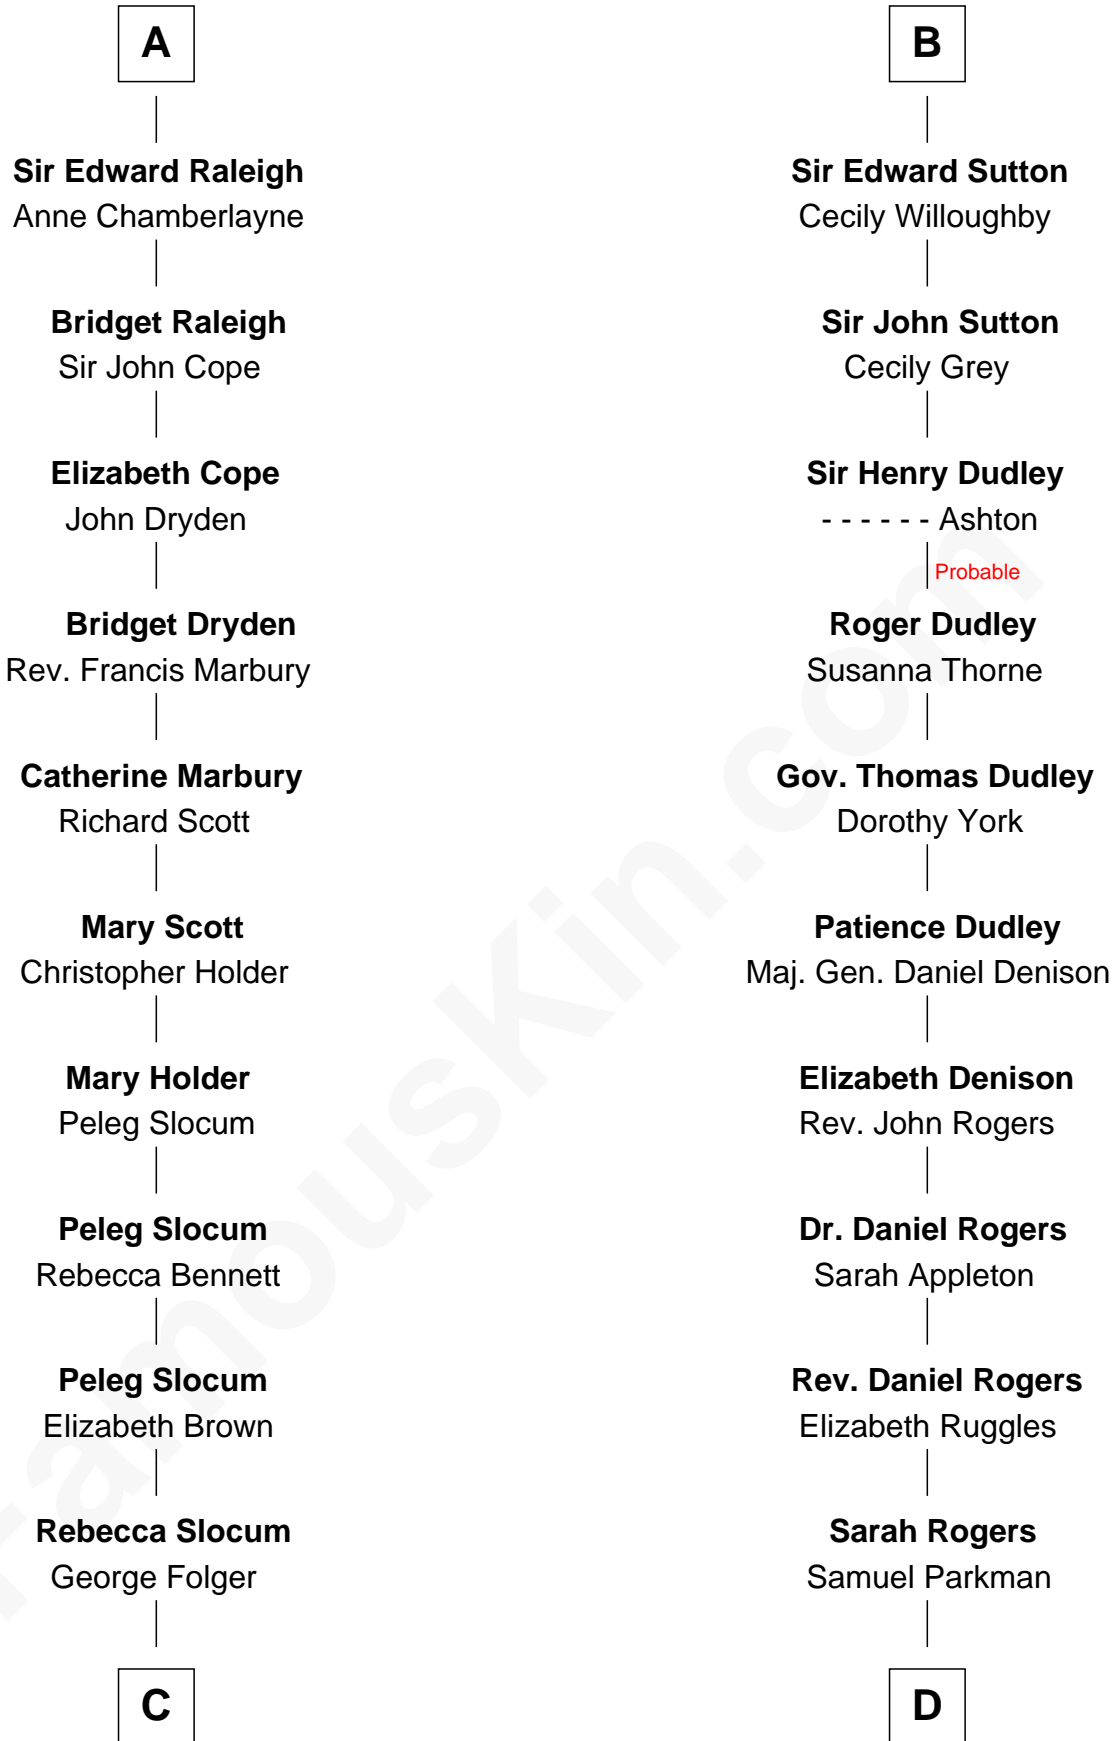

FamousKin.com

Relationship Chart of

Henry Clay Folger

Founder of Folger Shakespeare Library and Chairman of Standard Oil

19th cousin of

Colonel Robert Gould Shaw

U.S. Civil War leader of film "Glory" fame

Sir Hugh le Despencer
Isabella de Beauchamp

Hugh le Despencer
Eleanor de Clare

Sir Edward le Despencer
Anne de Ferrers

Edward Despencer
Elizabeth Burghersh

Margaret Despencer
Robert de Ferrers

Phillippa Ferrers
Sir Thomas Greene

Elizabeth Greene
William Raleigh

Sir Edward Raleigh
Margaret Verney

A

Sir Philip le Despencer
Margaret de Goushill

Sir Philip le Despencer
Joan de Cobham

Sir Philip le Despencer
Elizabeth - - - - -

Alice le Despenser
Sir John Sutton

Sir John Sutton
Constance Blount

Sir John Sutton
Elizabeth Berkeley

Sir Edmund Sutton
Joyce Tiptoft

B

C

Samuel Brown Folger

Nancy F. Hiller

Henry Clay Folger

Eliza Jane Clark