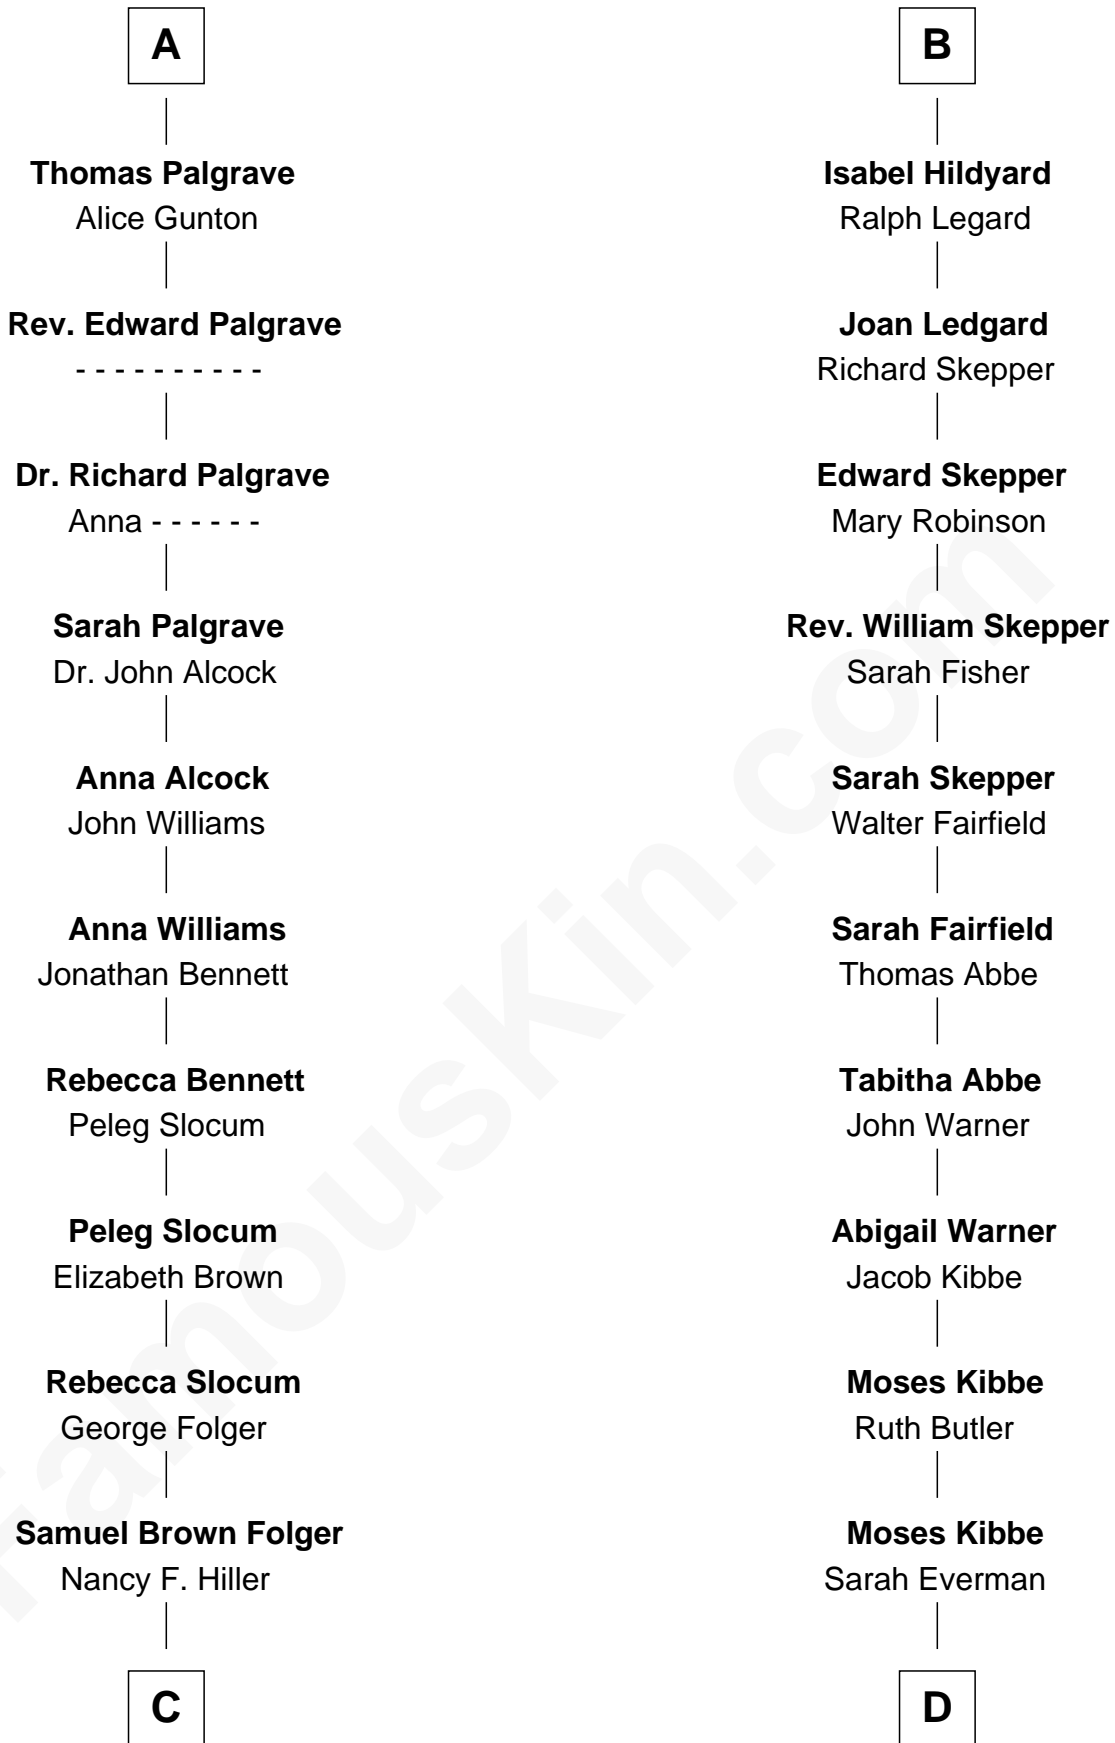

FamousKin.com

Relationship Chart of

Henry Clay Folger

Founder of Folger Shakespeare Library and Chairman of Standard Oil

18th cousin 2 times removed of

Roy Rogers

Cowboy movie actor and singer

Henry Plantagenet
Maud de Chaworth

Eleanor Plantagenet

Richard Fitzalan

Sir Richard Fitzalan

Elizabeth de Bohun

Elizabeth Fitzalan

Sir Robert Goushill

Elizabeth Goushill

Sir Robert Wingfield

Elizabeth Wingfield

Sir William Brandon

Eleanor Brandon

John Glemham

Anne Glemham

Henry Palgrave

A

Mary Plantagenet

Sir Philip Wentworth

Elizabeth Wentworth

Sir Martin de la See

Joan de la See

Sir Piers Hildyard

B

C

Henry Clay Folger
Eliza Jane Clark