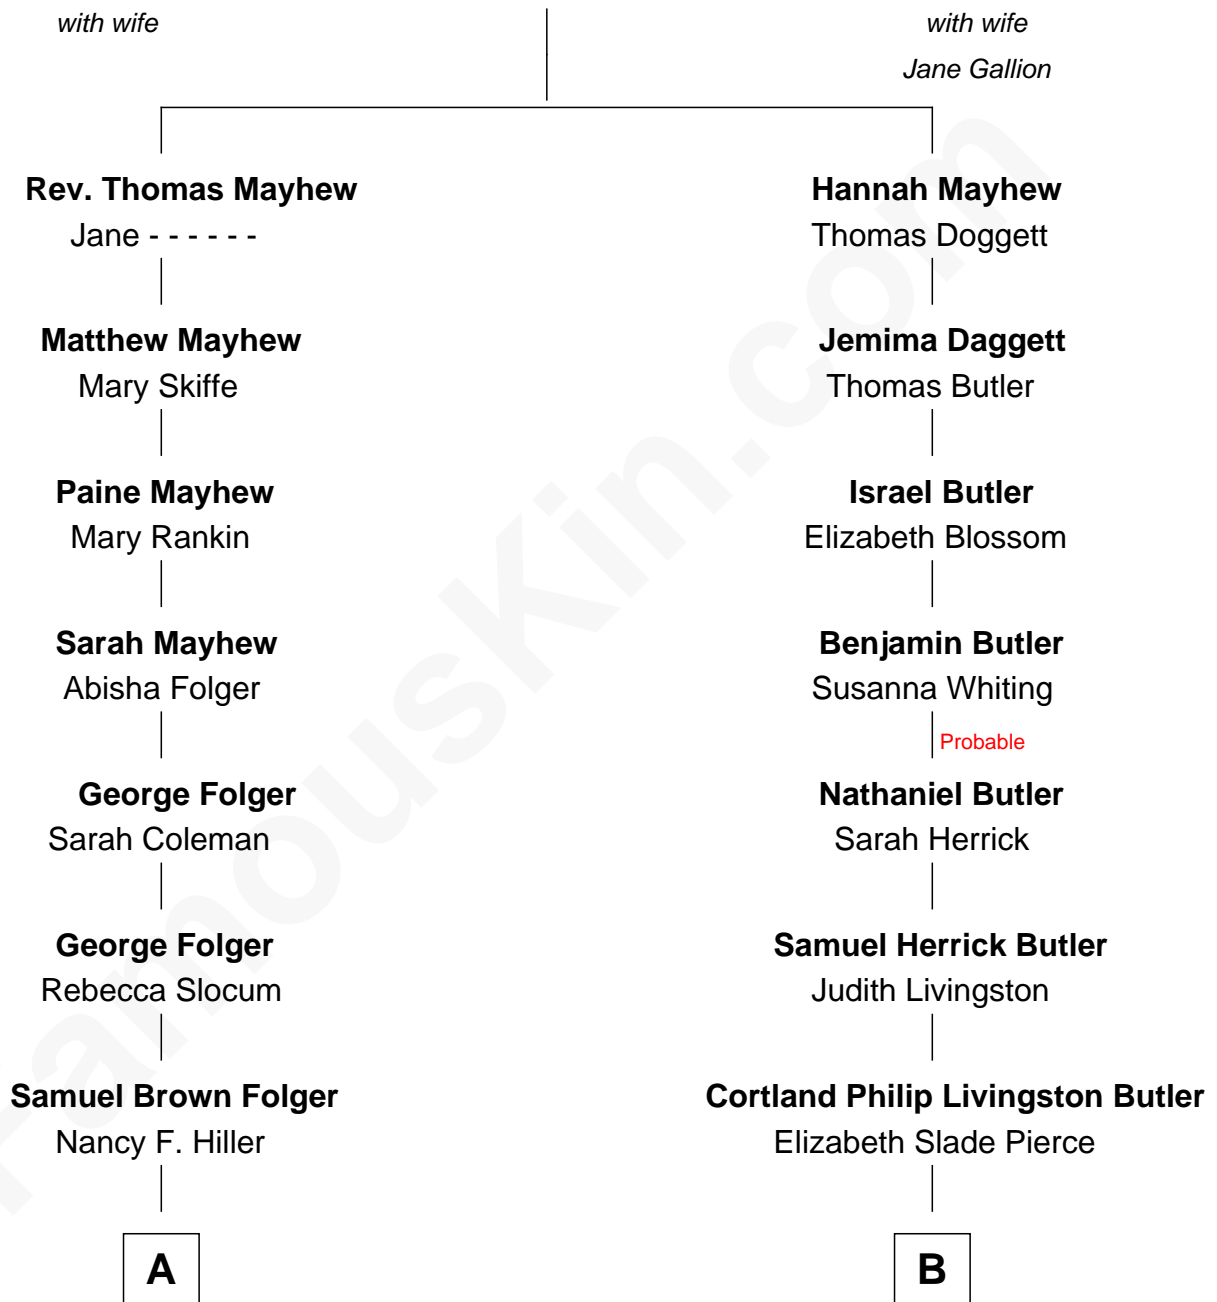

FamousKin.com

Relationship Chart of

Henry Clay Folger

Founder of Folger Shakespeare Library and Chairman of Standard Oil

8th cousin 2 times removed of

George H. W. Bush

41st U.S. President

Gov. Thomas Mayhew

A

Henry Clay Folger

Eliza Jane Clark

Henry Clay Folger

Chairman of Standard Oil

B

Mary Elizabeth Butler

Robert Emmet Sheldon

Flora Sheldon

Samuel Prescott Bush

Prescott Sheldon Bush

Dorothy Wear Walker

George H. W. Bush

41st U.S. President

FamousKin.com