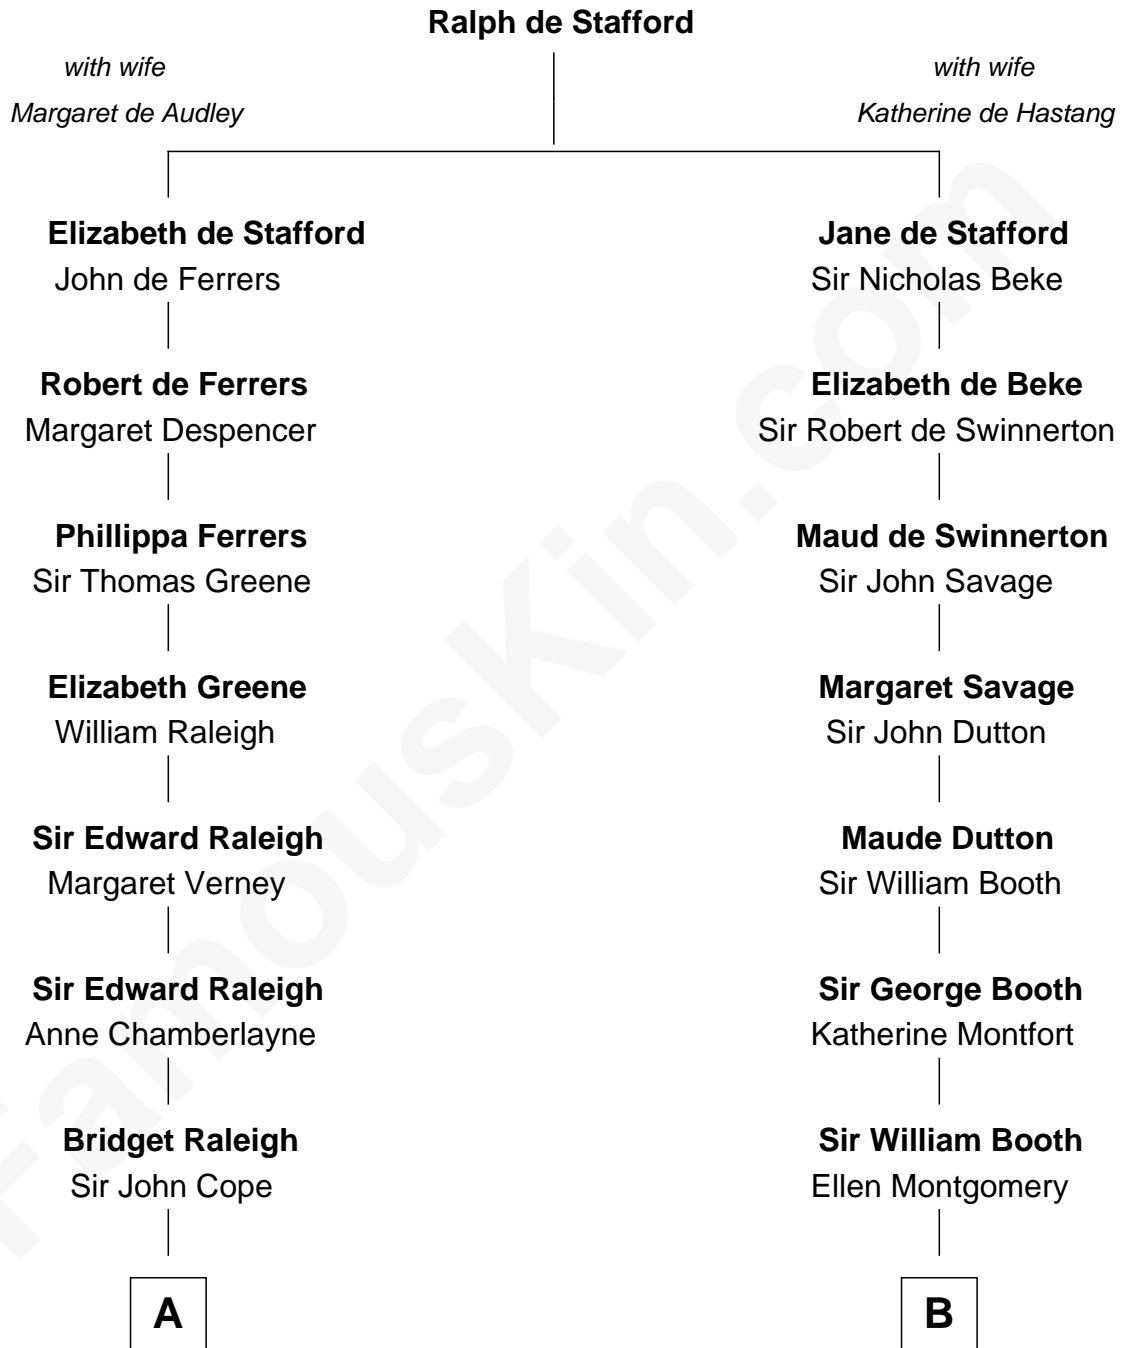

FamousKin.com

Relationship Chart of

Henry Clay Folger

Founder of Folger Shakespeare Library and Chairman of Standard Oil

17th cousin 3 times removed of

Barbara (Pierce) Bush

First Lady of President George H.W. Bush

C

Jerome Place Marvin

Martha Ann Stokes

Mabel Marvin

Scott Pierce

Marvin Pierce

Pauline Robinson

Barbara (Pierce) Bush