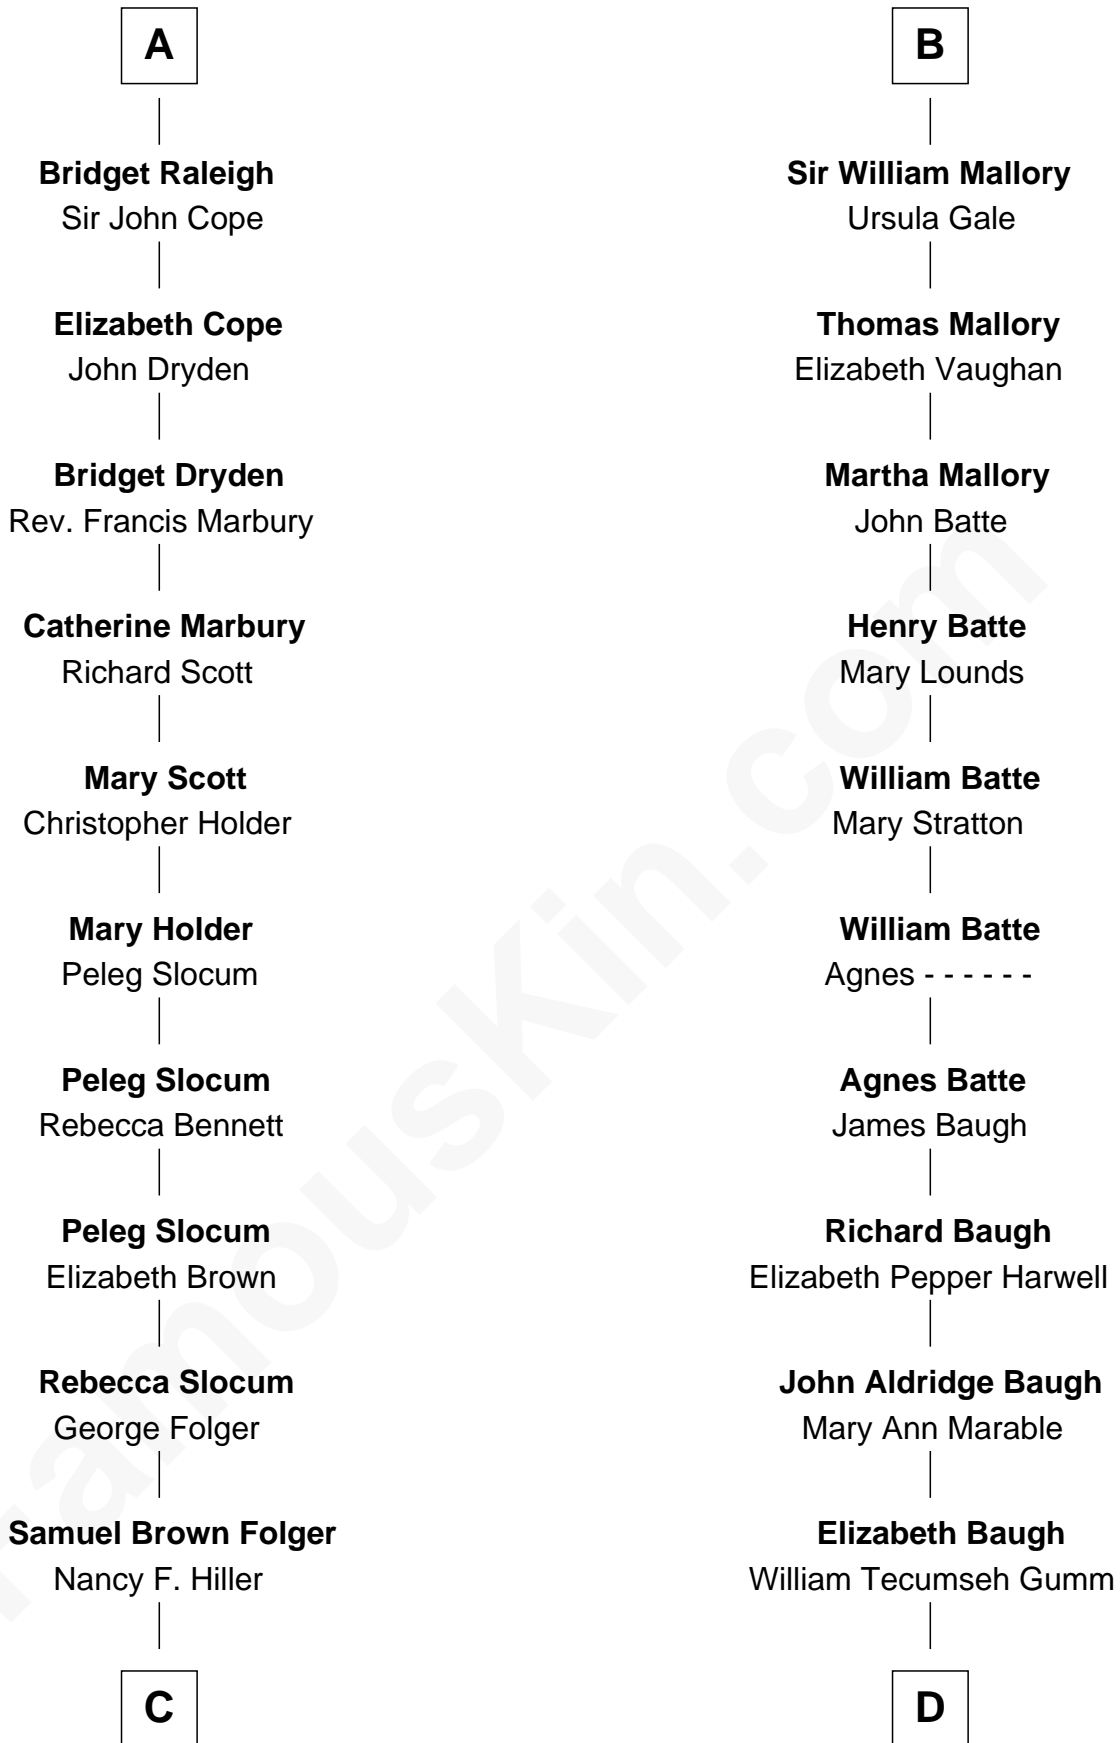

## Relationship Chart of

### Henry Clay Folger

*Founder of Folger Shakespeare Library and Chairman of Standard Oil*

18th cousin of

### Judy Garland

*Singer and Movie Actress*

**Edmund Fitzalan**

Alice de Warenne

**C**

**Henry Clay Folger**

Eliza Jane Clark

**Henry Clay Folger**

*Chairman of Standard Oil*

**D**

**Francis Avent Gumm**

Ethel Marian Milne

**Judy Garland**

*Singer and Movie Actress*

FamousKin.com