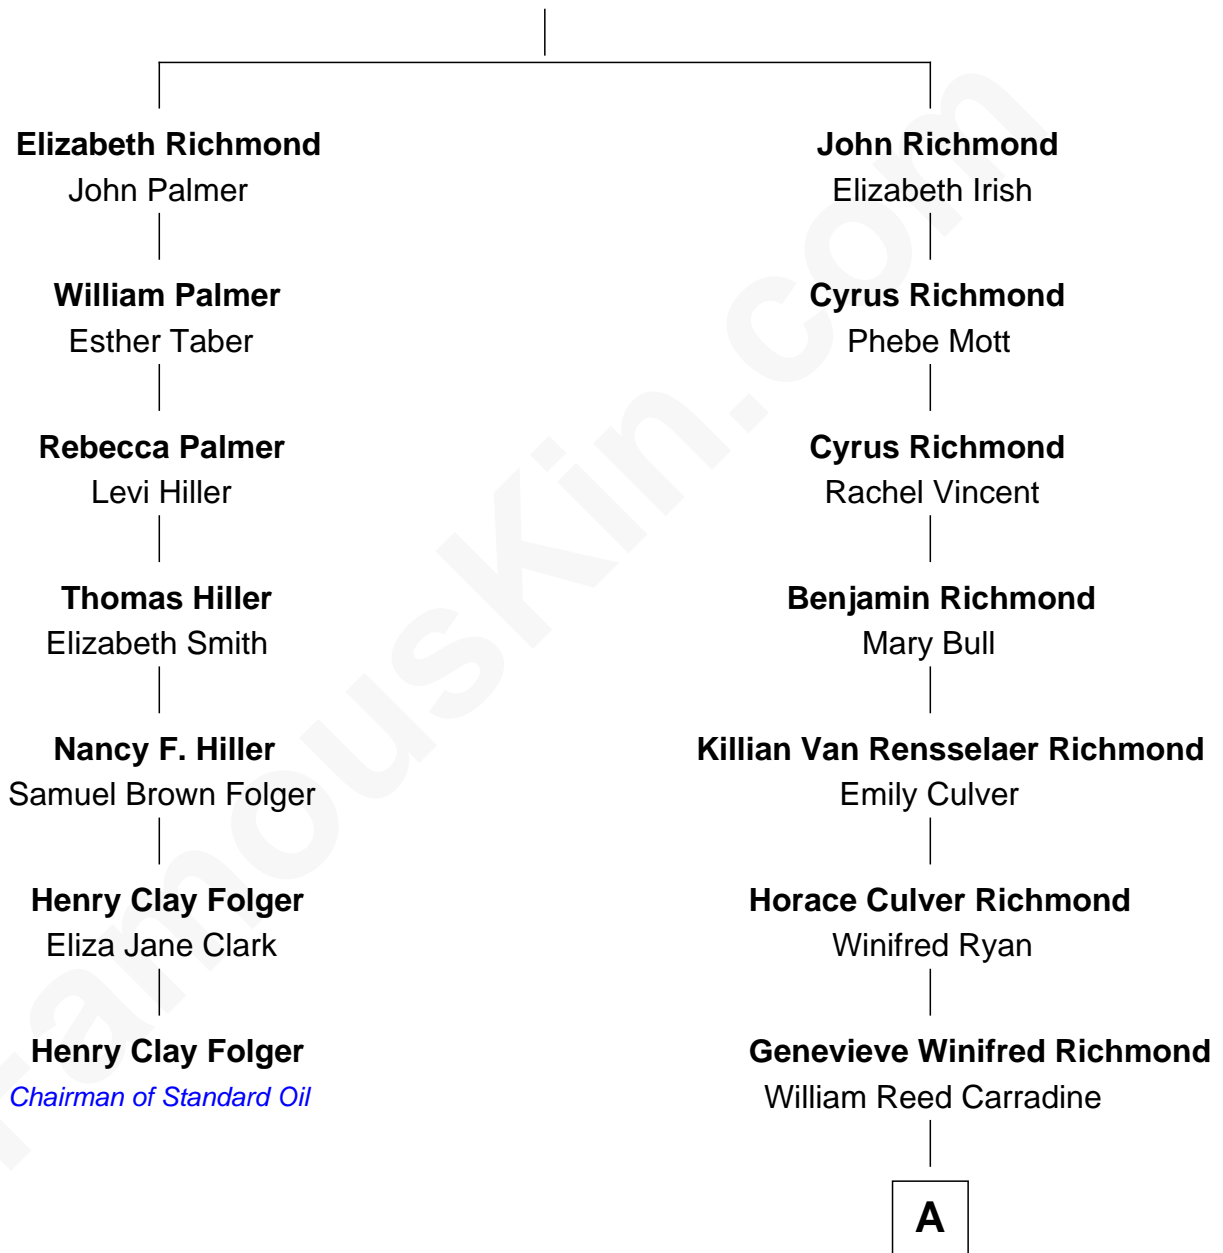

FamousKin.com

Relationship Chart of

Henry Clay Folger

Founder of Folger Shakespeare Library and Chairman of Standard Oil

6th cousin 2 times removed of

David Carradine

TV and Movie Actor

Edward Richmond

Abigail Davis

A

Richmond Reed Carradine

Ardanelle A. McCool

David Carradine

TV and Movie Actor

FamousKin.com