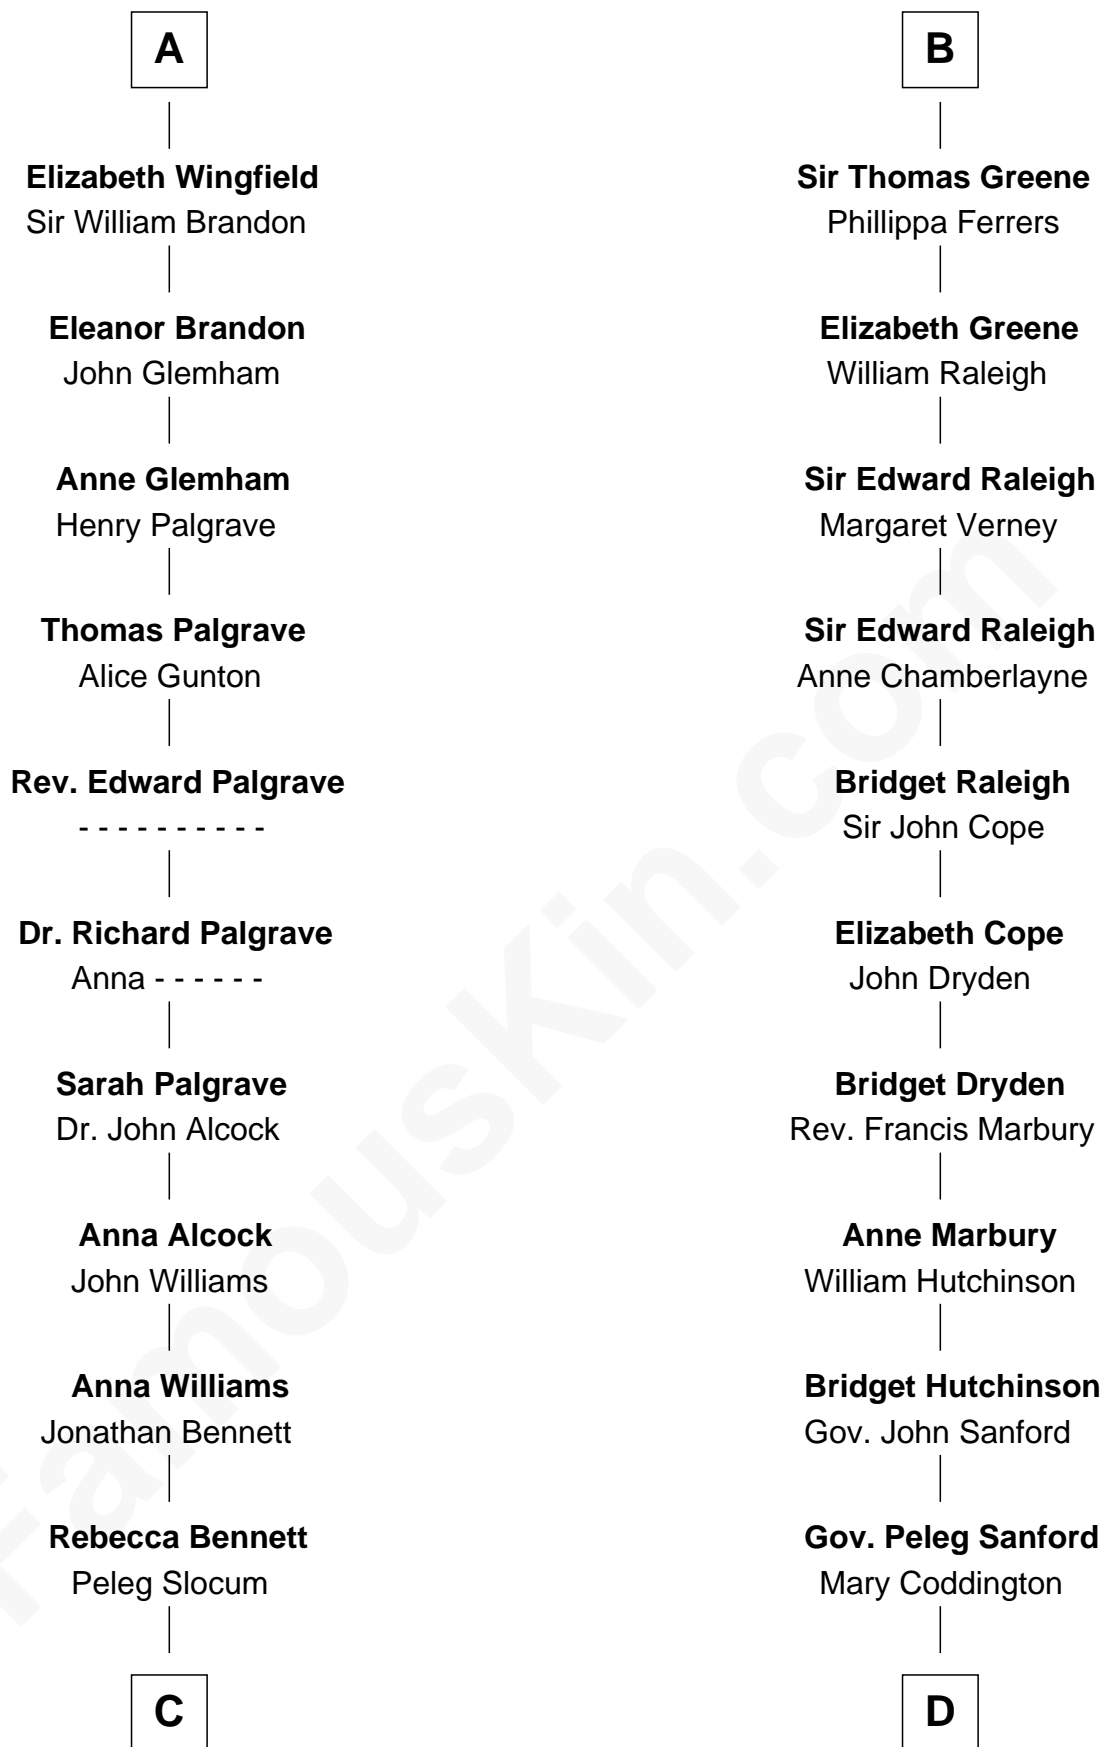

FamousKin.com

Relationship Chart of

Henry Clay Folger

Founder of Folger Shakespeare Library and Chairman of Standard Oil

21st cousin of

Lucretia (Rudolph) Garfield

First Lady of President James Garfield

C

Peleg Slocum
Elizabeth Brown

Rebecca Slocum
George Folger

Samuel Brown Folger
Nancy F. Hiller

Henry Clay Folger
Eliza Jane Clark

Henry Clay Folger
Chairman of Standard Oil

D

Anne Sanford
Capt. John Mason

Peleg Sanford Mason
Mary Stanton

Elijah Mason
Lucretia Greene

Arabella Greene Mason
Zebulon Rudolph

Lucretia (Rudolph) Garfield
First Lady of James Garfield