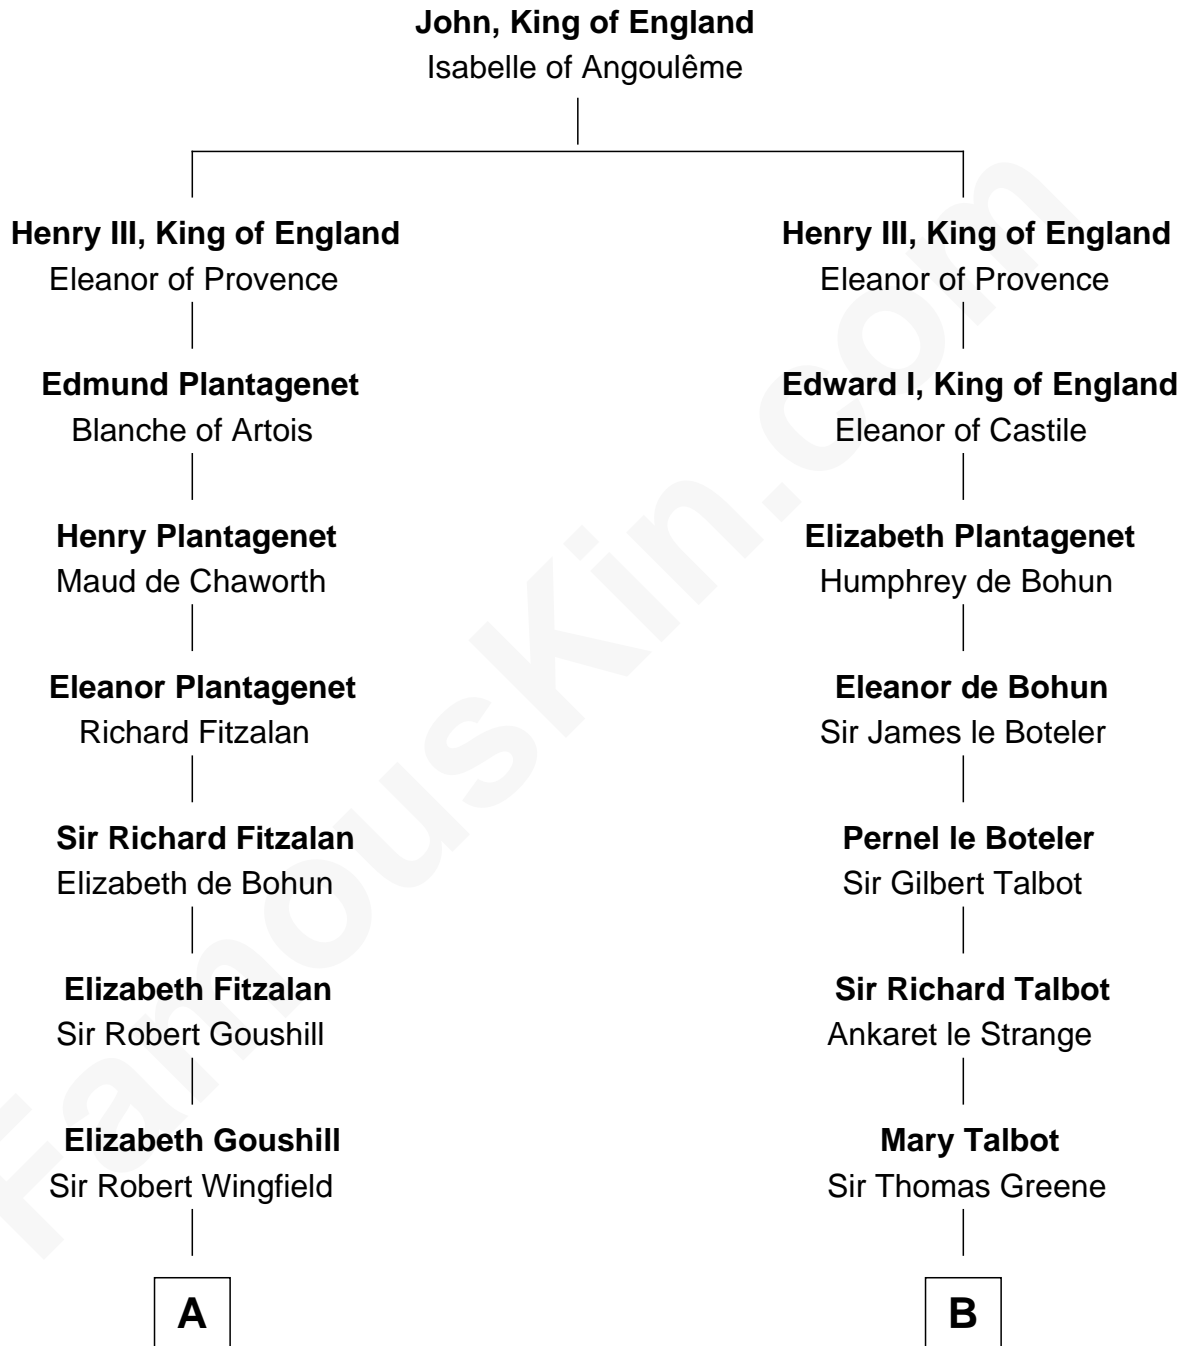

FamousKin.com

Relationship Chart of

Henry Clay Folger

Founder of Folger Shakespeare Library and Chairman of Standard Oil

21st cousin of

Lucretia (Rudolph) Garfield

First Lady of President James Garfield

C

Peleg Slocum
Elizabeth Brown

Rebecca Slocum
George Folger

Samuel Brown Folger
Nancy F. Hiller

Henry Clay Folger
Eliza Jane Clark

Henry Clay Folger
Chairman of Standard Oil

D

Anne Sanford
Capt. John Mason

Peleg Sanford Mason
Mary Stanton

Elijah Mason
Lucretia Greene

Arabella Greene Mason
Zebulon Rudolph

Lucretia (Rudolph) Garfield
First Lady of James Garfield