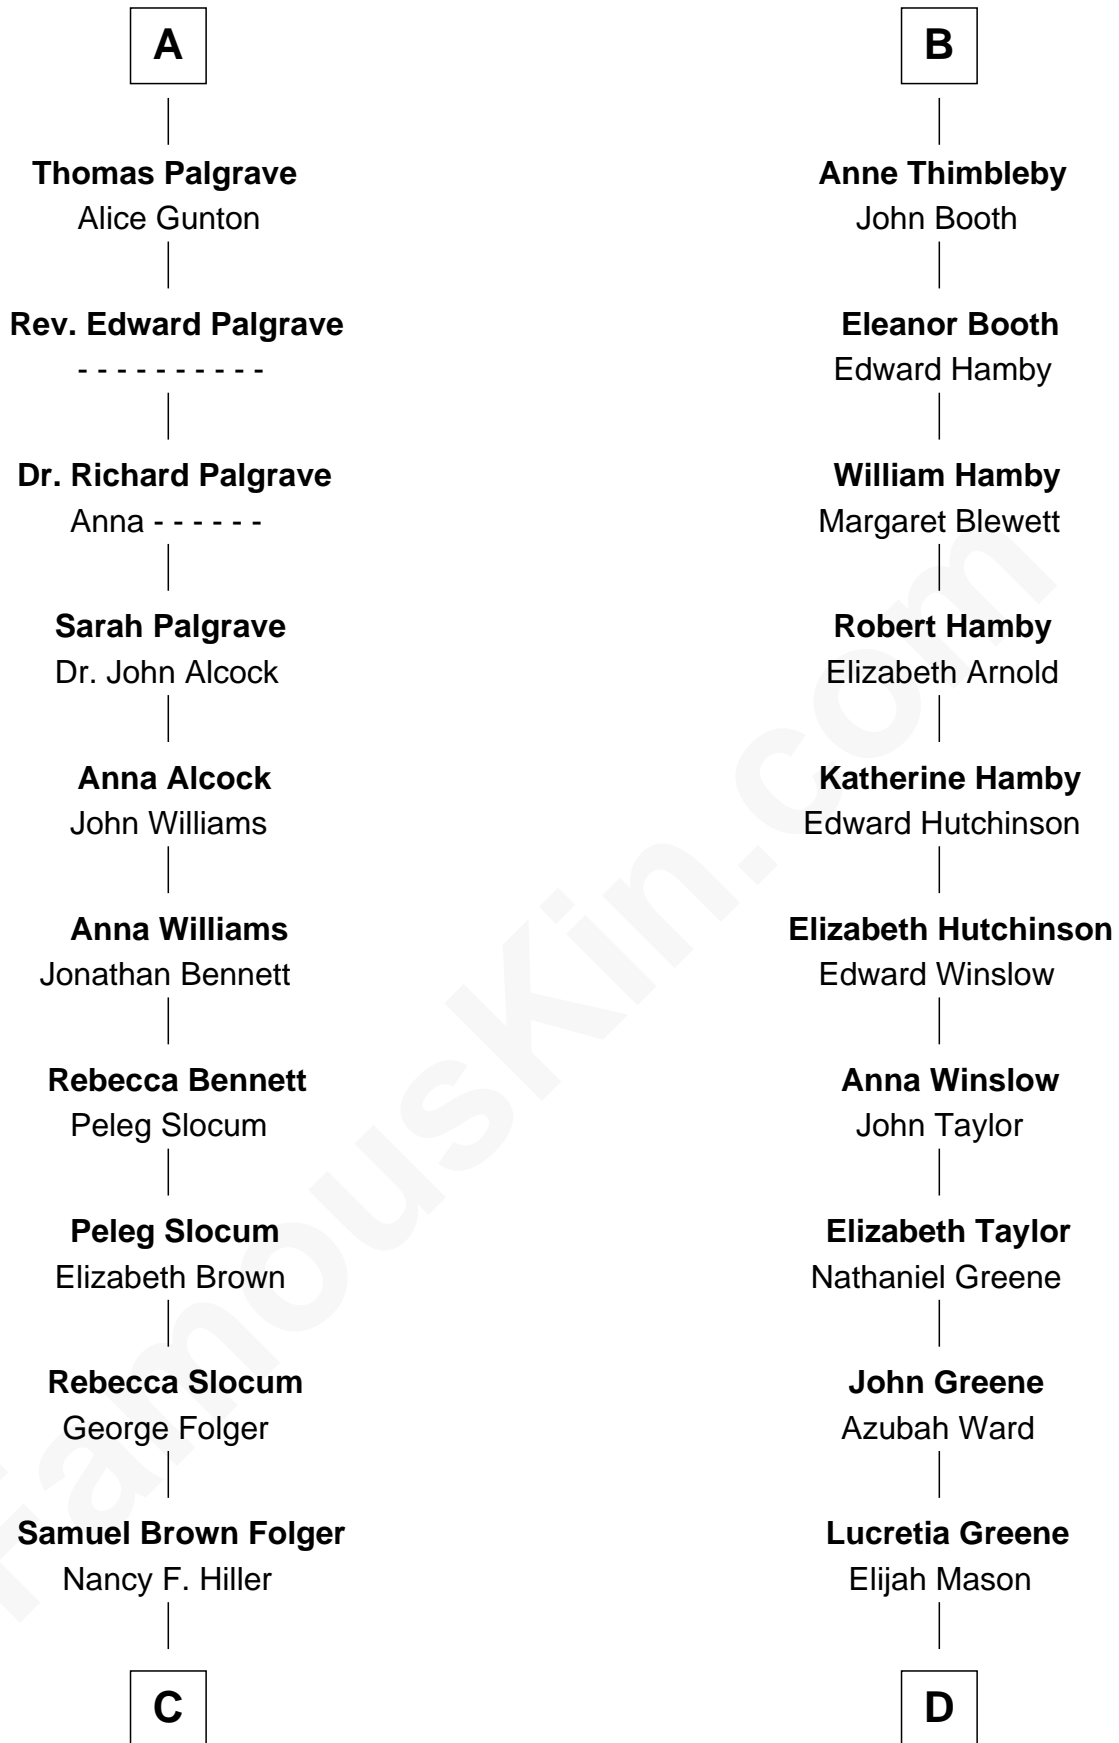

FamousKin.com

Relationship Chart of

Henry Clay Folger

Founder of Folger Shakespeare Library and Chairman of Standard Oil

18th cousin of

Lucretia (Rudolph) Garfield

First Lady of President James Garfield

Bartholomew de Badlesmere

Margery de Badlesmere

Sir William de Ros

Maud de Roos

John de Welles

Margery de Welles

Stephen le Scrope

Maude le Scrope

Sir Baldwin Freville

Margaret Freville

Sir Hugh Willoughby

Margery Willoughby

Sir Godfrey Hilton

Elizabeth Hilton

Richard Thimbleby

B

C

Henry Clay Folger
Eliza Jane Clark

Henry Clay Folger
Chairman of Standard Oil

D

Arabella Greene Mason
Zebulon Rudolph

Lucretia (Rudolph) Garfield
First Lady of James Garfield

FamousKin.com