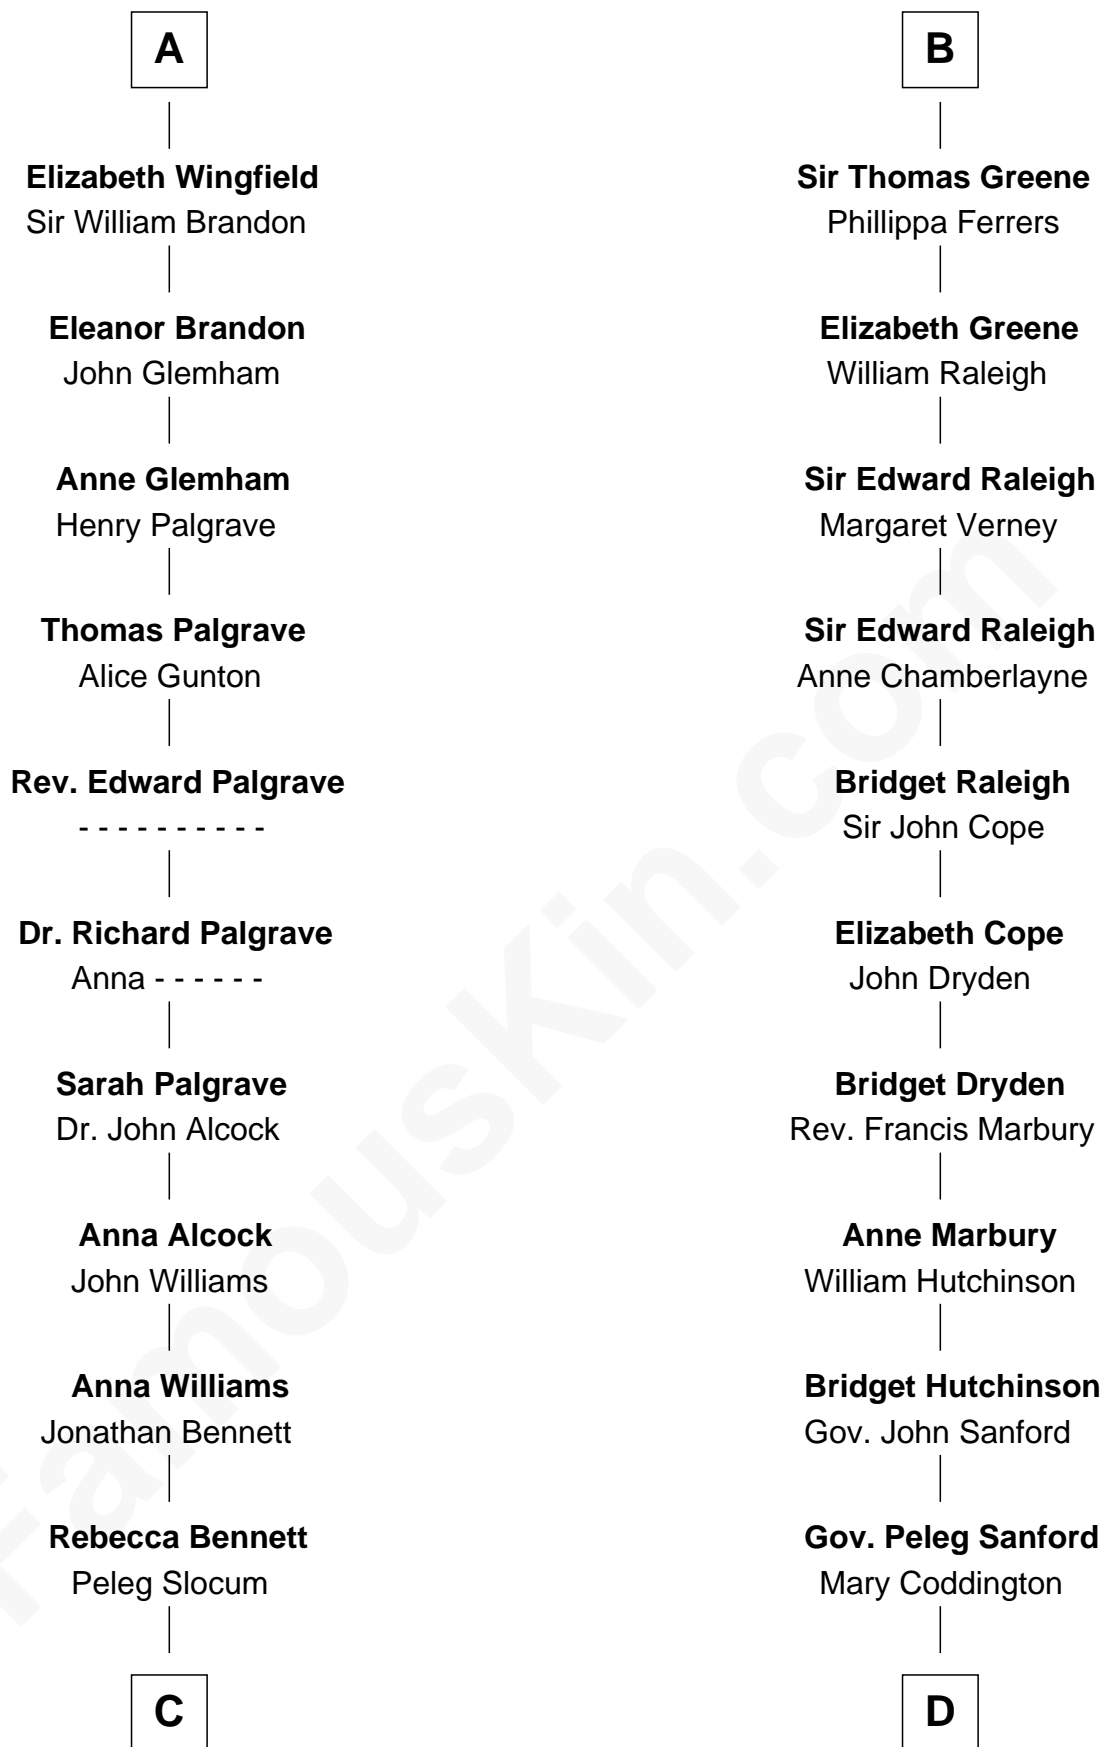

FamousKin.com

Relationship Chart of

Henry Clay Folger

Founder of Folger Shakespeare Library and Chairman of Standard Oil

21st cousin of

Lucretia (Rudolph) Garfield

First Lady of President James Garfield

Ramon Berenguer IV of Provence

Beatrice of Savoy

C

Peleg Slocum
Elizabeth Brown

Rebecca Slocum
George Folger

Samuel Brown Folger
Nancy F. Hiller

Henry Clay Folger
Eliza Jane Clark

Henry Clay Folger
Chairman of Standard Oil

D

Anne Sanford
Capt. John Mason

Peleg Sanford Mason
Mary Stanton

Elijah Mason
Lucretia Greene

Arabella Greene Mason
Zebulon Rudolph

Lucretia (Rudolph) Garfield
First Lady of James Garfield