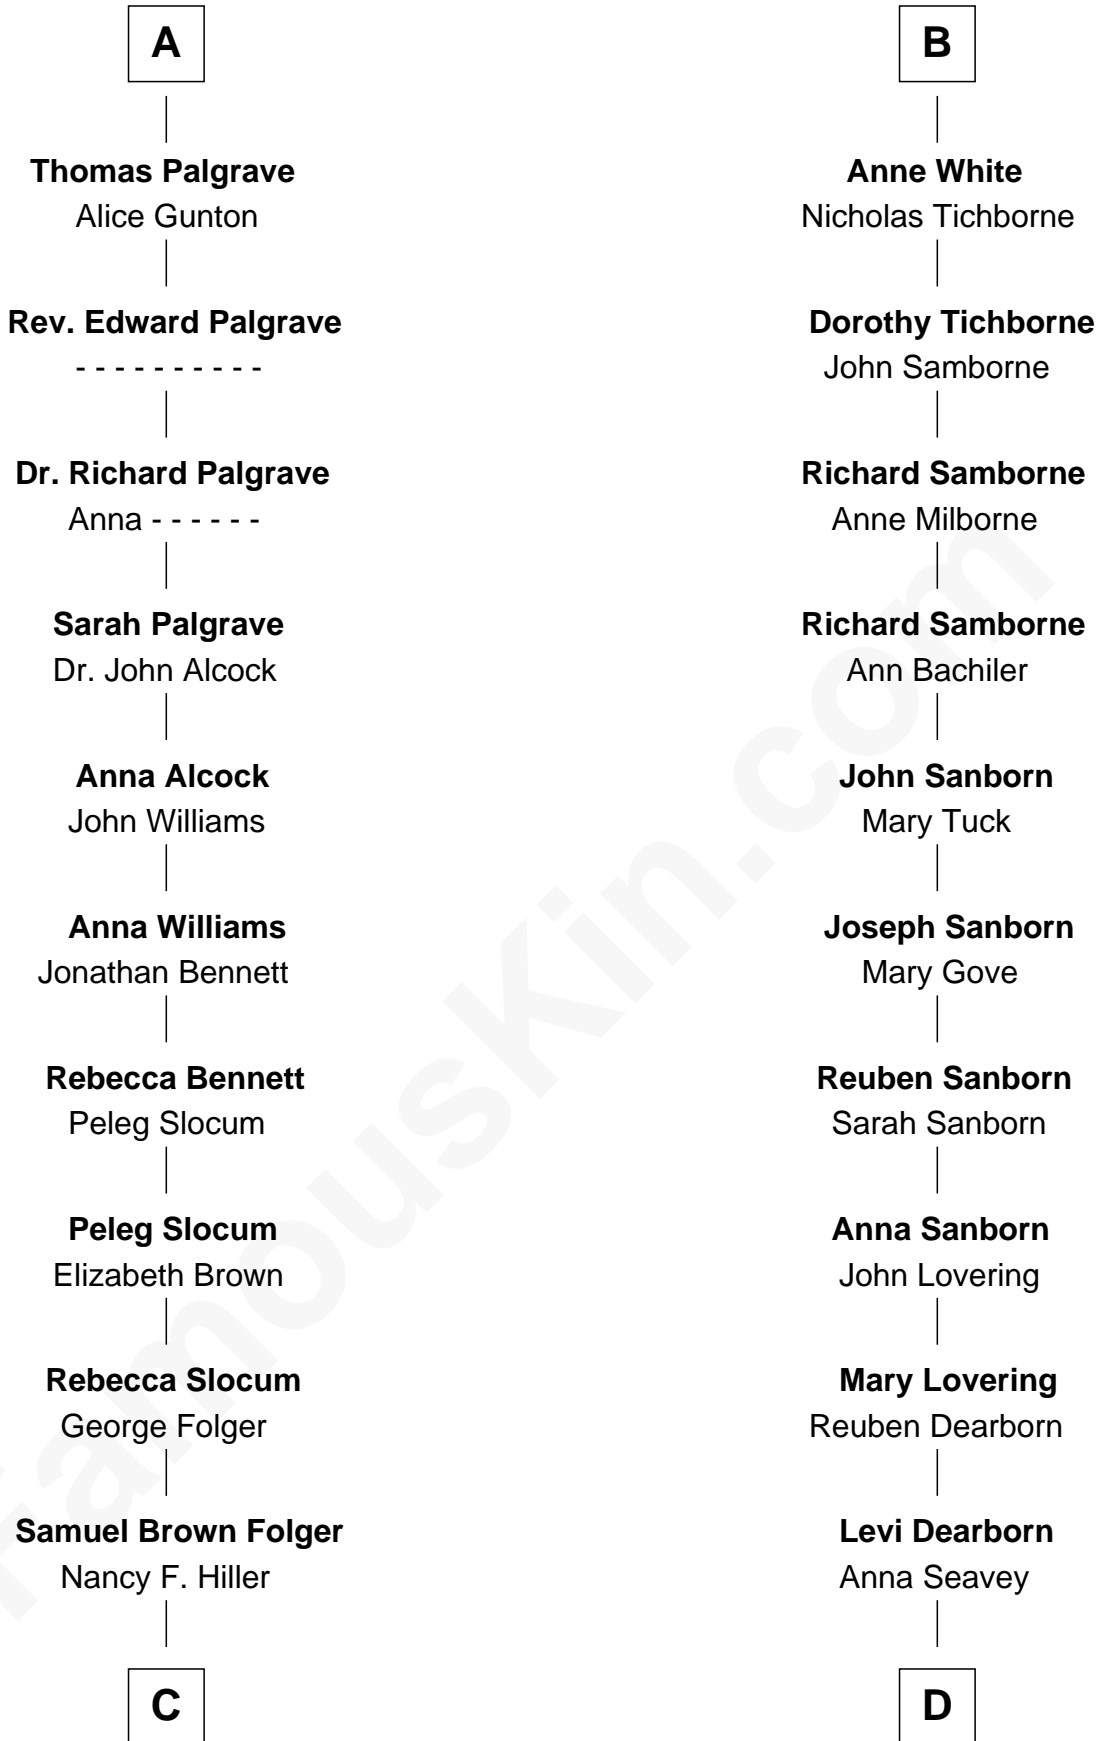

FamousKin.com

Relationship Chart of

Henry Clay Folger

Founder of Folger Shakespeare Library and Chairman of Standard Oil

18th cousin 2 times removed of

Louis L'Amour
Western Author

Bartholomew de Badlesmere

Maud de Badlesmere

John de Vere

Margaret de Vere

Henry de Beaumont

Sir John de Beaumont

Katherine de Everingham

Elizabeth Beaumont

Sir William Botreaux

Margaret Botreaux

Sir Robert Hungerford

Eleanor Hungerford

Sir John White

Robert White

Margaret Gainsford

B

C

Henry Clay Folger
Eliza Jane Clark

Henry Clay Folger
Chairman of Standard Oil

D

William S. Dearborn
Frederica Garic

Abraham Truman Dearborn
Elizabeth Frances Freeman

Emily Lavis Dearborn
Dr. Louis Charles LaMoore