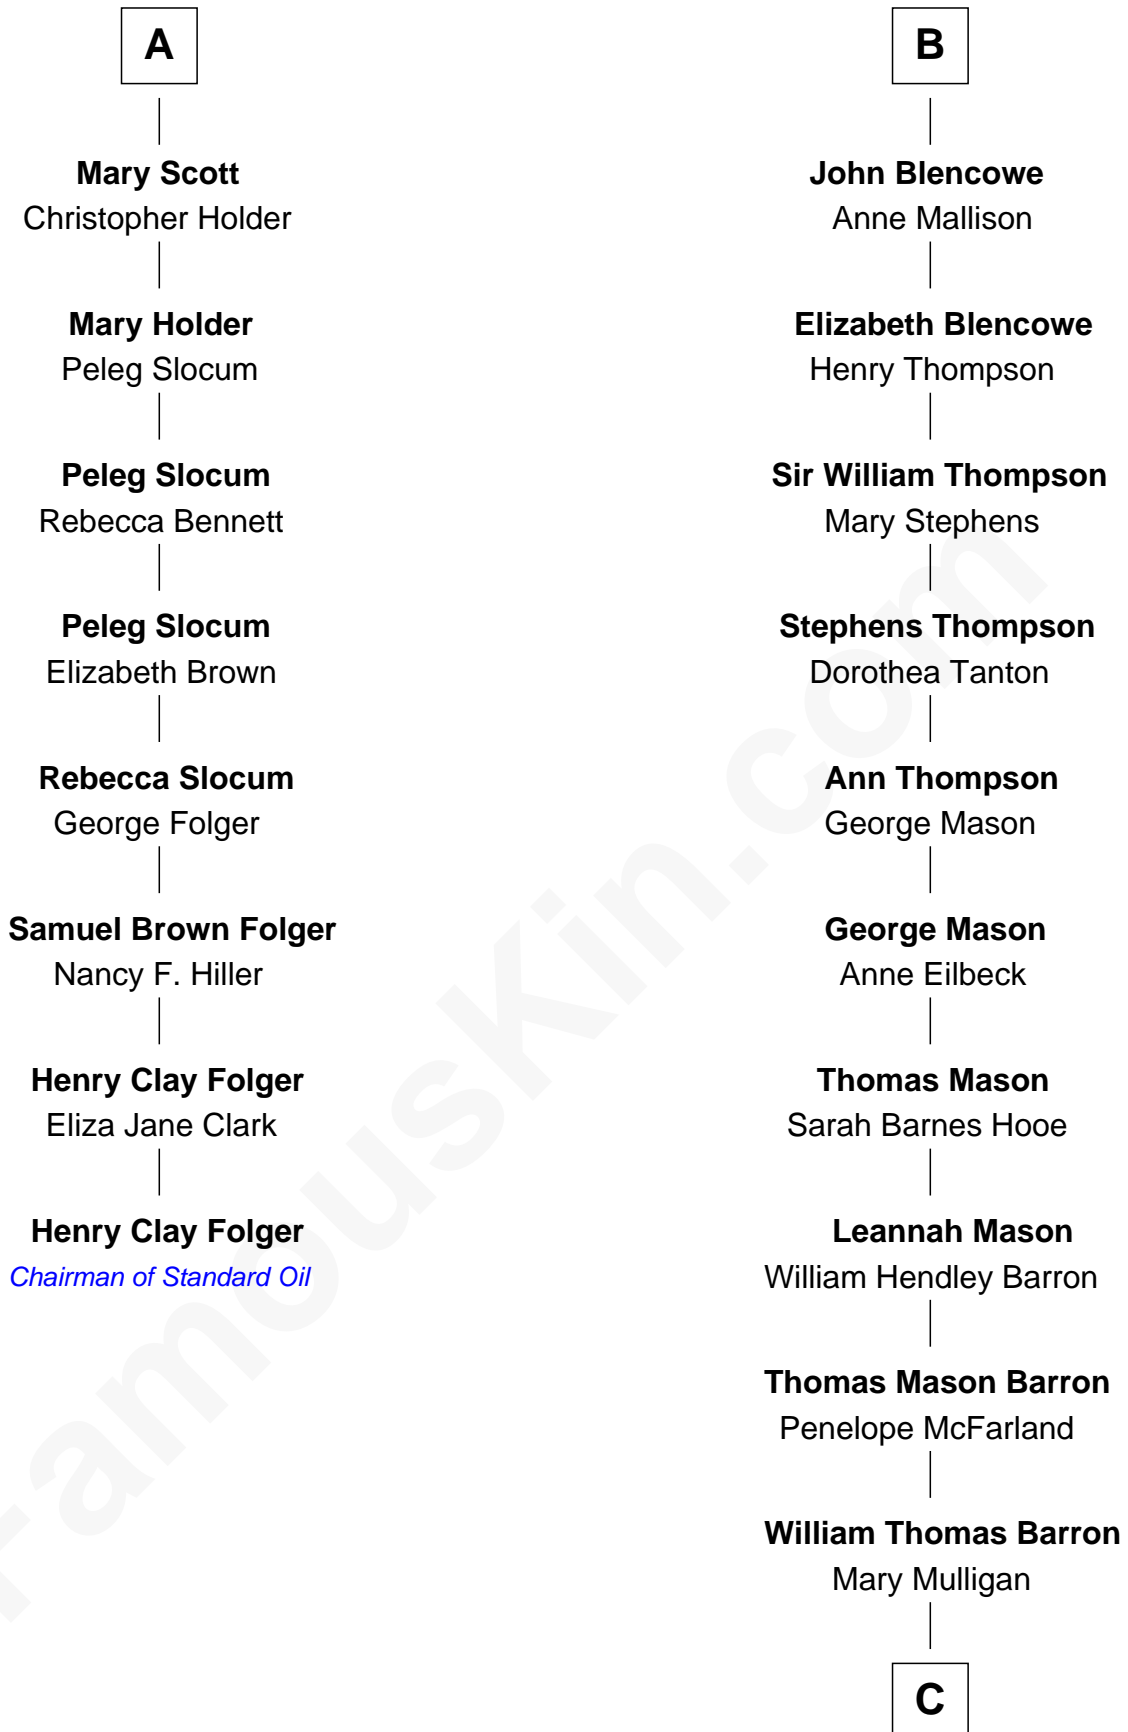

FamousKin.com

Relationship Chart of

Henry Clay Folger

Founder of Folger Shakespeare Library and Chairman of Standard Oil

14th cousin 6 times removed of

Paris Hilton

Socialite and TV Personality

Sir Walter Blount

Sancha de Ayala

Sir Thomas Blount

Margaret de Gresley

Sir Thomas Blount

Agnes Hawley

Anne Blount

William Marbury

Robert Marbury

Winifred Dudley

Anthony Blencowe

Richard Blencowe

Apollonia Tolson

Sir Henry Blencowe

Grace Sandford

B

C