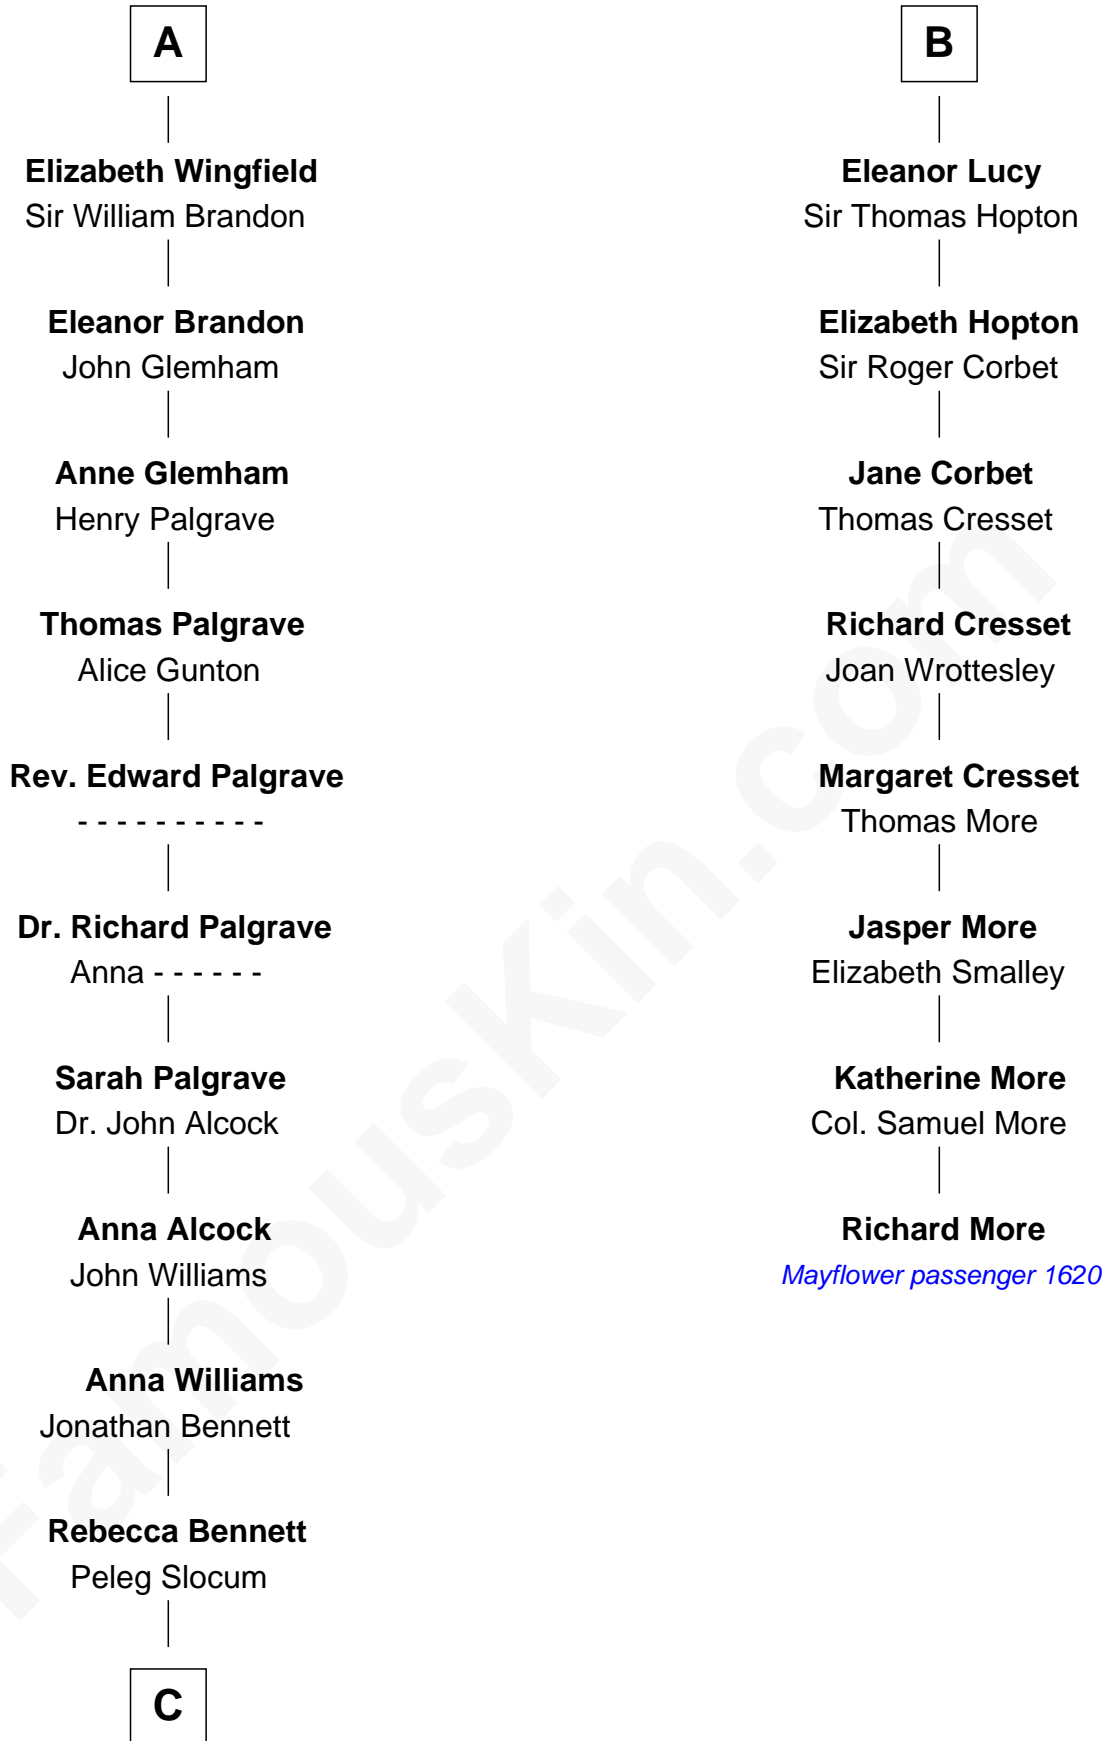

FamousKin.com

Relationship Chart of

Henry Clay Folger

Founder of Folger Shakespeare Library and Chairman of Standard Oil

14th cousin 7 times removed of

Richard More

(c1614 - c1696) Mayflower passenger 1620

Sir Humphrey de Bohun

Eleanor de Bohun

Sir John de Verdun

Maud de Verdun

Sir John de Grey

Sir Roger de Grey

Elizabeth de Hastings

Juliane de Grey

Sir John Talbot

John Talbot

Katherine - - - - -

Elizabeth Talbot

Sir Warin L'Arcedeckne

Eleanor L'Arcedeckne

Sir Walter Lucy

B

C