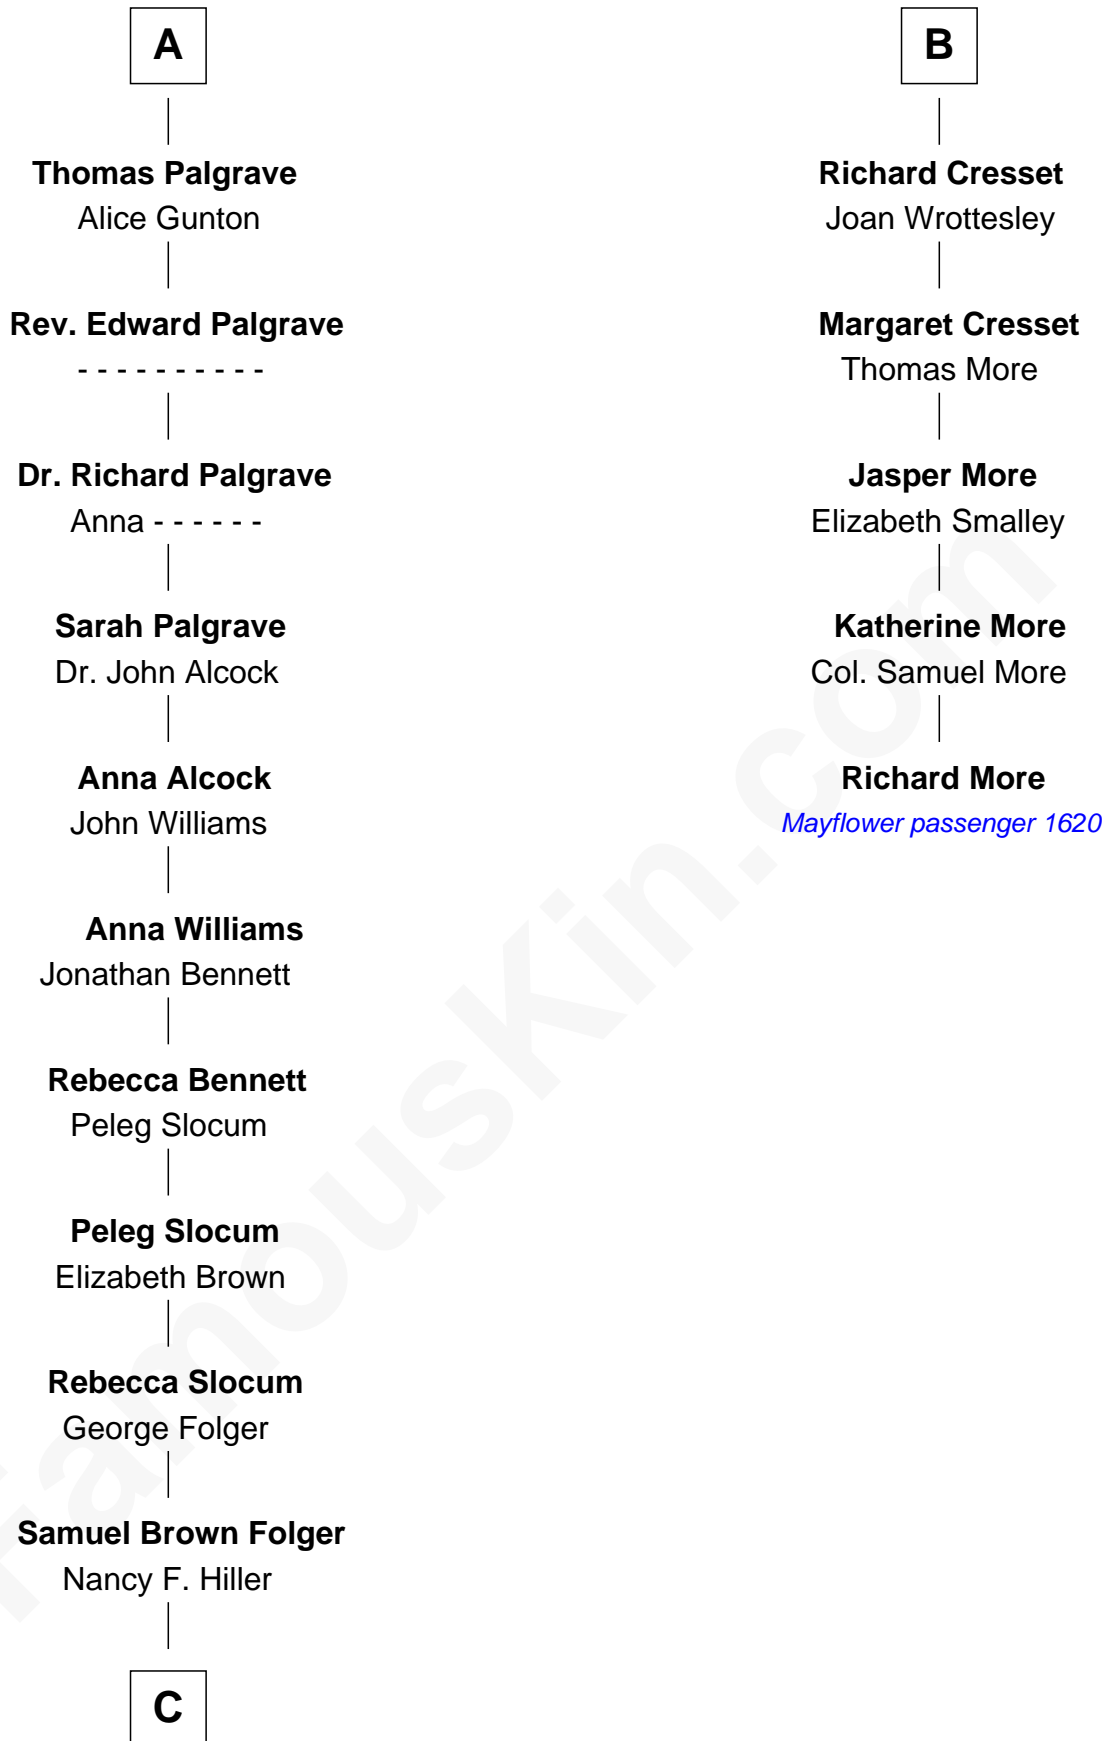

### Henry Clay Folger

Founder of Folger Shakespeare Library and Chairman of Standard Oil

11th cousin 7 times removed of

**Richard More**

(c1614 - c1696) Mayflower passenger 1620

**Henry Plantagenet**  
Maud de Chaworth

**Eleanor Plantagenet**

Richard Fitzalan

**Sir Richard Fitzalan**

Elizabeth de Bohun

**Elizabeth Fitzalan**

Sir Robert Goushill

**Elizabeth Goushill**

Sir Robert Wingfield

John de Mowbray

**John de Mowbray**

Elizabeth de Segrave

**Margaret Mowbray**

Sir Reginald Lucy

**Sir Walter Lucy**

Eleanor L'Arcedeckne

**Eleanor Lucy**

Sir Thomas Hopton

**Elizabeth Hopton**

Sir Roger Corbet

**Jane Corbet**

Thomas Cresset

**B**

**C**

Henry Clay Folger