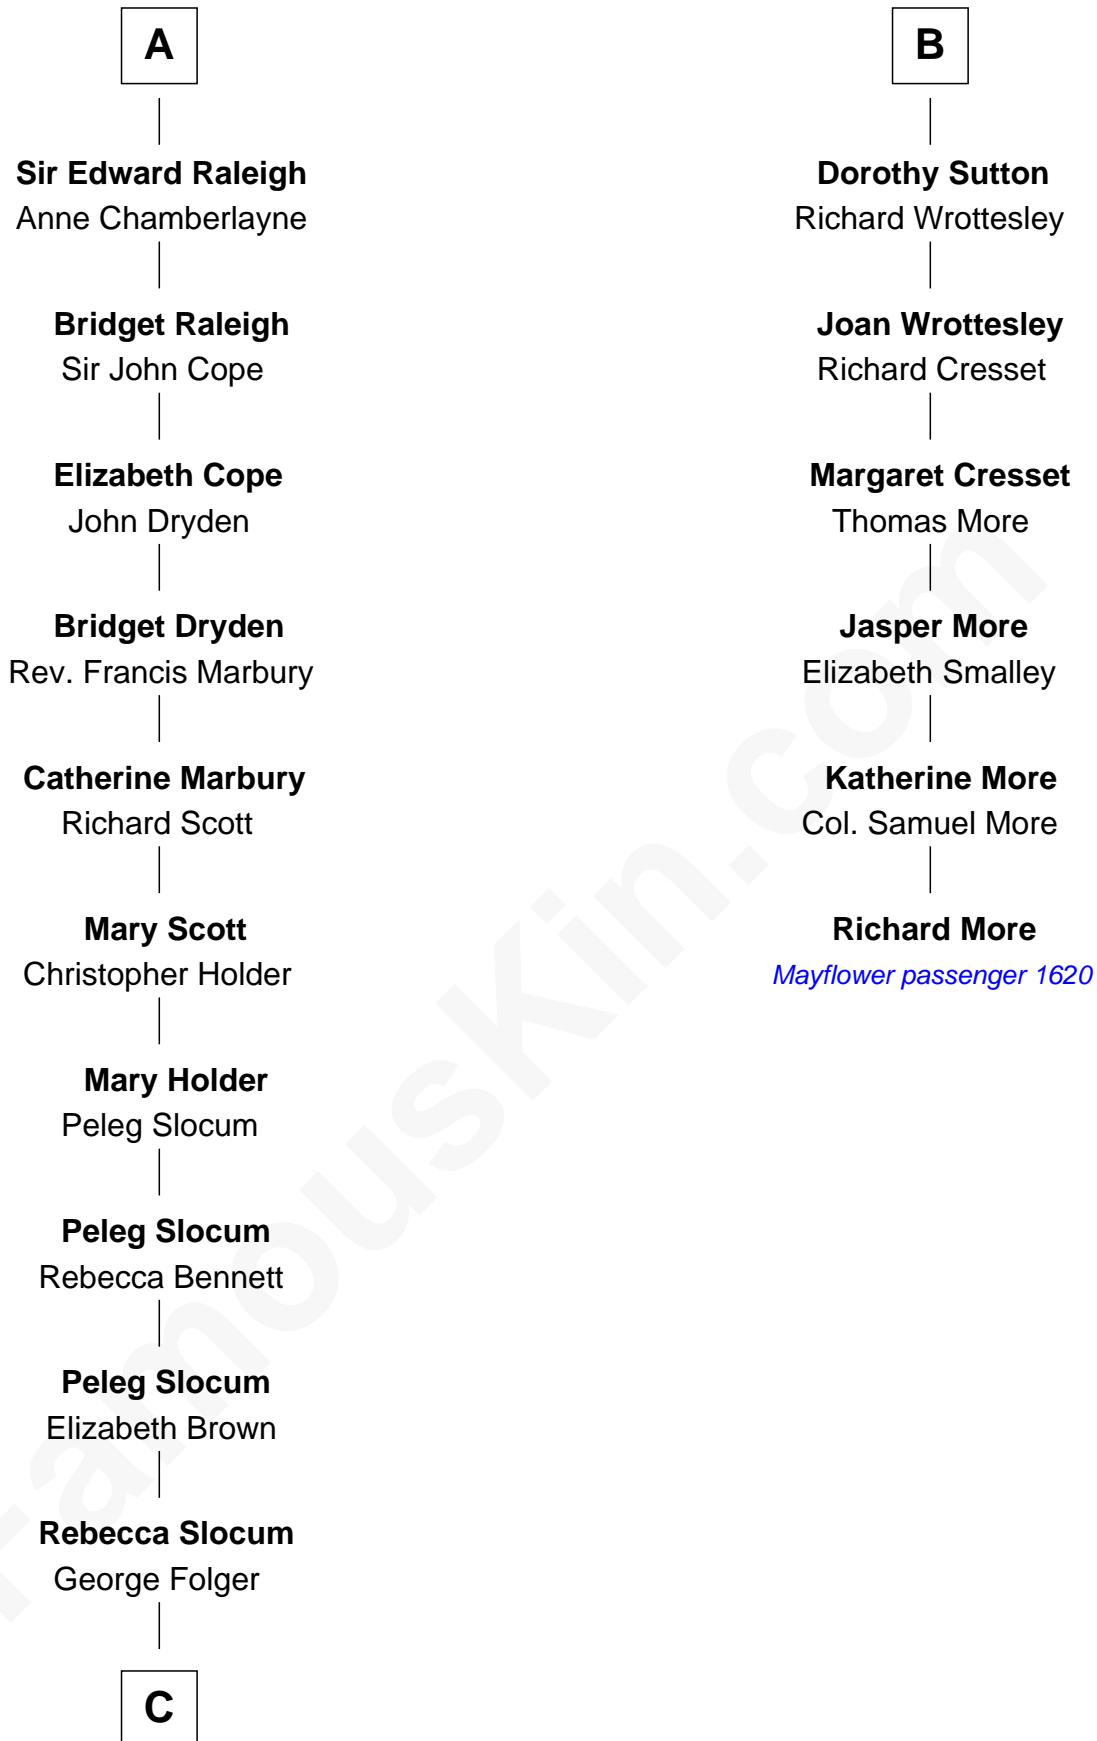

FamousKin.com

Relationship Chart of

Henry Clay Folger

Founder of Folger Shakespeare Library and Chairman of Standard Oil

12th cousin 7 times removed of

Richard More

(c1614 - c1696) Mayflower passenger 1620

Sir Hugh le Despencer
Isabella de Beauchamp

Hugh le Despencer
Eleanor de Clare

Sir Edward le Despencer
Anne de Ferrers

Edward Despencer
Elizabeth Burghersh

Margaret Despencer
Robert de Ferrers

Phillippa Ferrers
Sir Thomas Greene

Elizabeth Greene
William Raleigh

Sir Edward Raleigh
Margaret Verney

A

Sir Philip le Despencer
Margaret de Goushill

Sir Philip le Despencer
Joan de Cobham

Sir Philip le Despencer
Elizabeth - - - - -

Alice le Despenser
Sir John Sutton

Sir John Sutton
Constance Blount

Sir John Sutton
Elizabeth Berkeley

Sir Edmund Sutton
Matilda Clifford

B

C

—
Samuel Brown Folger

Nancy F. Hiller

—
Henry Clay Folger

Eliza Jane Clark