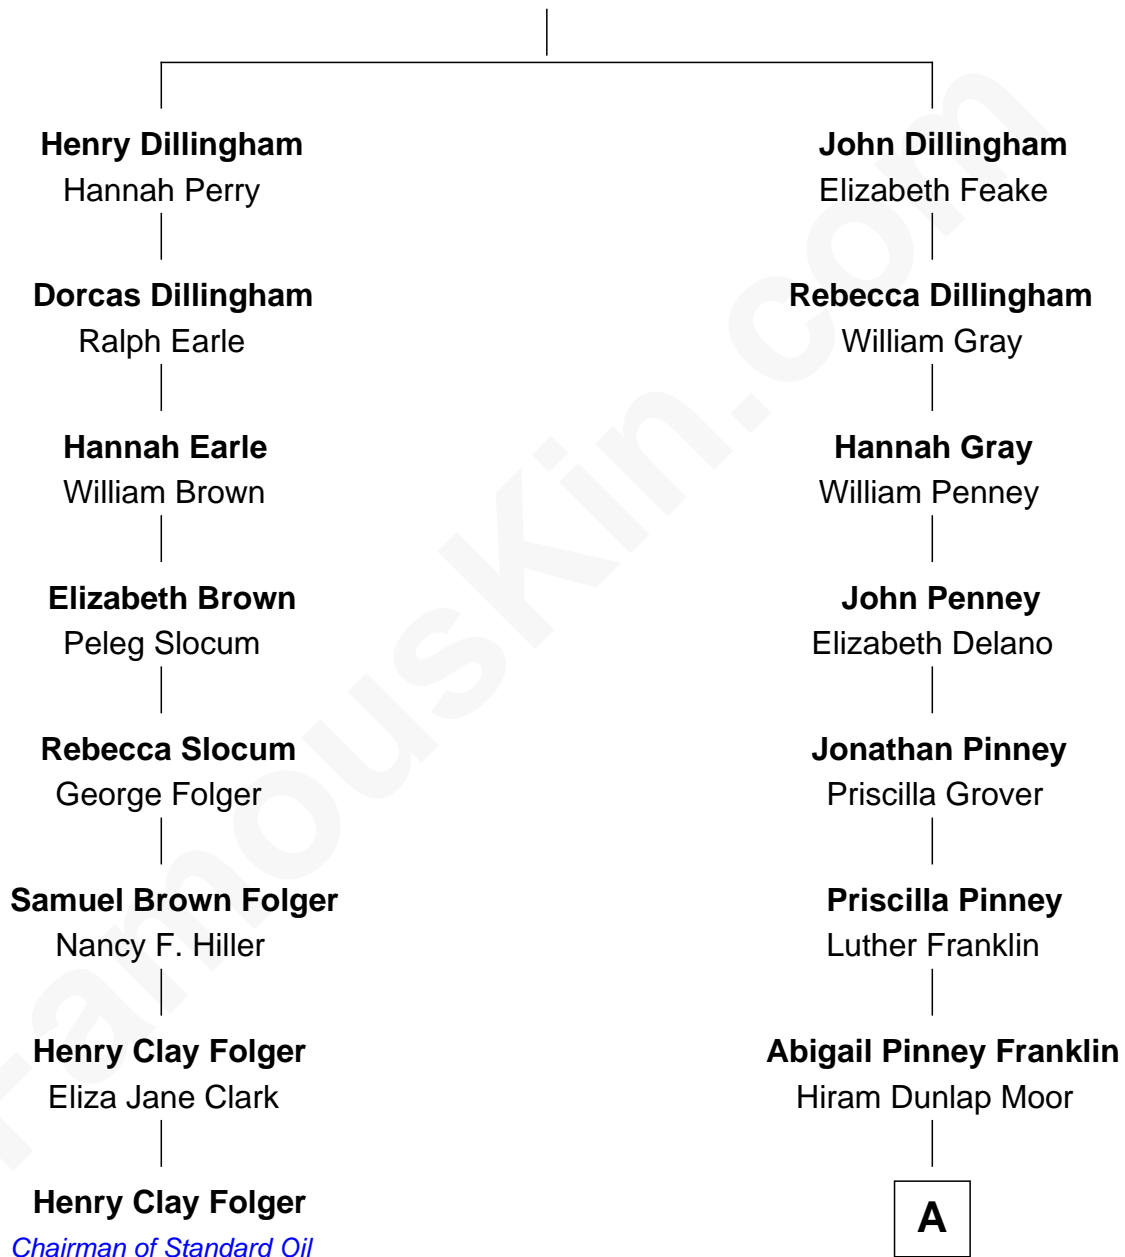

## Relationship Chart of

### Henry Clay Folger

*Founder of Folger Shakespeare Library and Chairman of Standard Oil*

7th cousin 1 time removed of

**Calvin Coolidge**  
*30th U.S. President*

**Edward Dillingham**  
Ursula Carter

A

Victoria Josephine Moor  
Col. John Calvin Coolidge