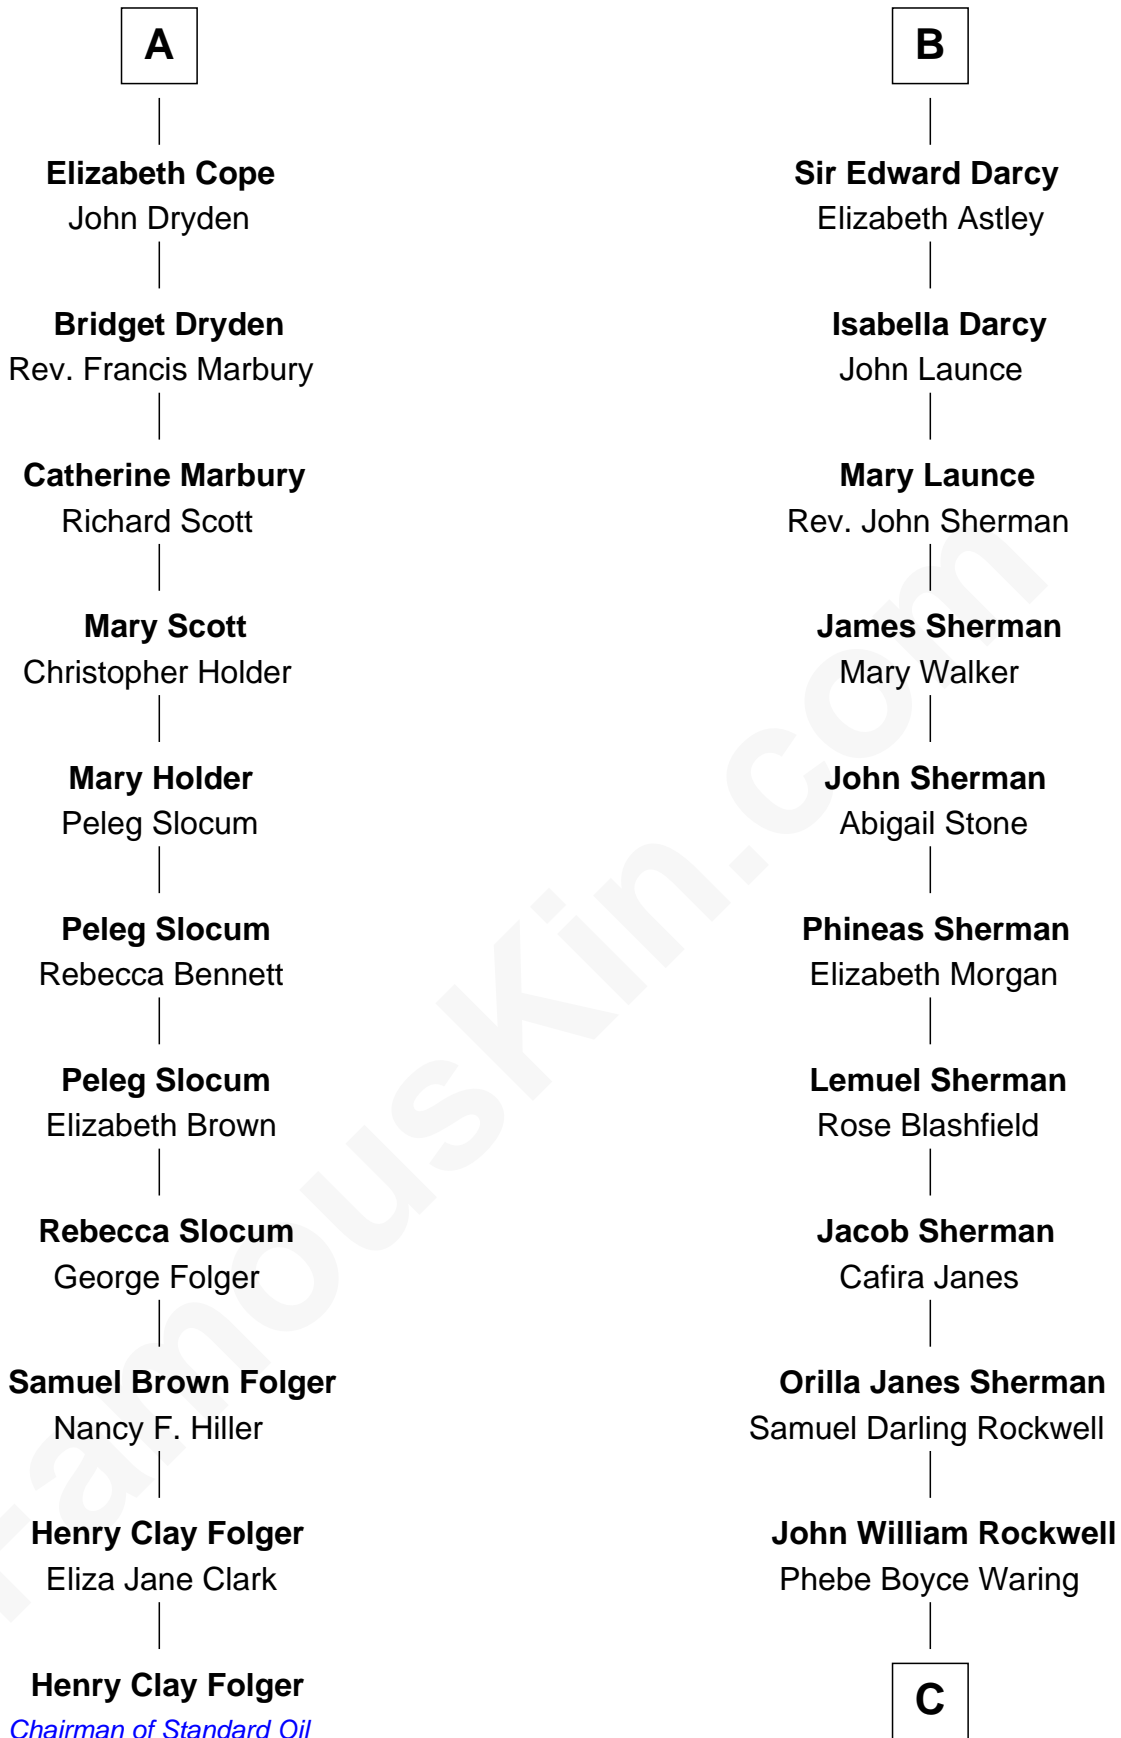

FamousKin.com

Relationship Chart of

Henry Clay Folger

Founder of Folger Shakespeare Library and Chairman of Standard Oil

17th cousin 1 time removed of

Norman Rockwell

American Artist

Sir Gilbert Talbot

Elizabeth Talbot

Sir Henry de Grey

Margaret de Grey

Sir John Darcy

John Darcy

Joan de Greystoke

Richard Darcy

Eleanor Scrope

Sir William Darcy

Eupheme Langton

Sir Thomas Darcy

Dowsabel Tempest

Sir Arthur Darcy

Mary Carew

B

C

—
Jarvis Waring Rockwell

Anne Mary Hill

—
Norman Rockwell

American Artist

FamousKin.com