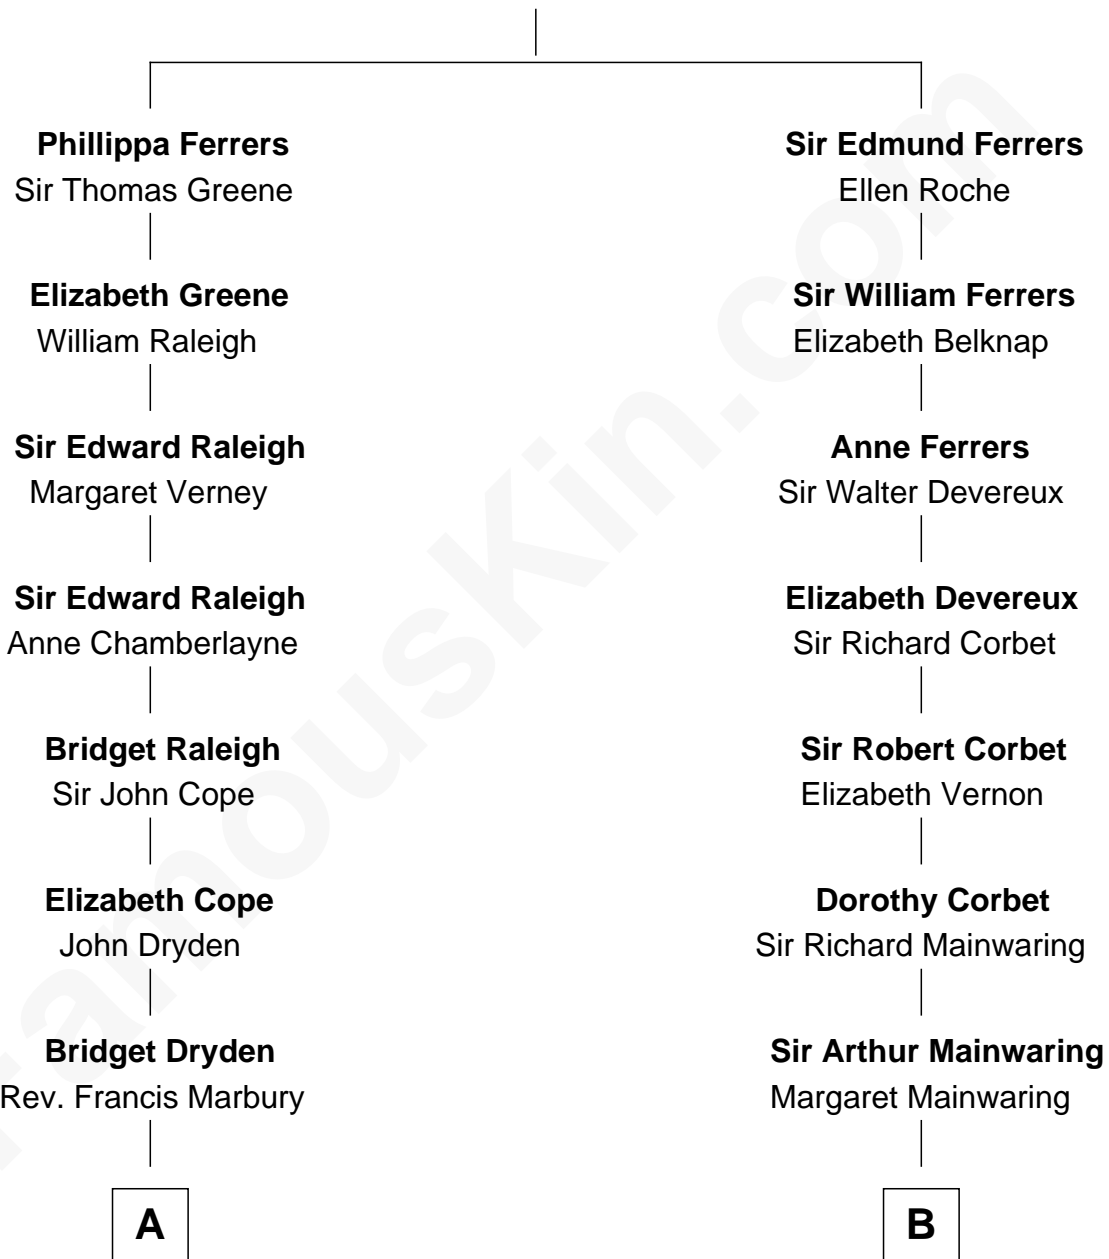

FamousKin.com

Relationship Chart of

Henry Clay Folger

Founder of Folger Shakespeare Library and Chairman of Standard Oil

15th cousin 6 times removed of

Richard Gere

Movie Actor

Robert de Ferrers
Margaret Despencer

C

Julia Anne Hempstead

Elisha Thomas Tiffany

Nelson Leroy Tiffany

Evaline Harriet Williams

William Stanton Tiffany

Anna Rebecca Stevens

Doris Anna Tiffany