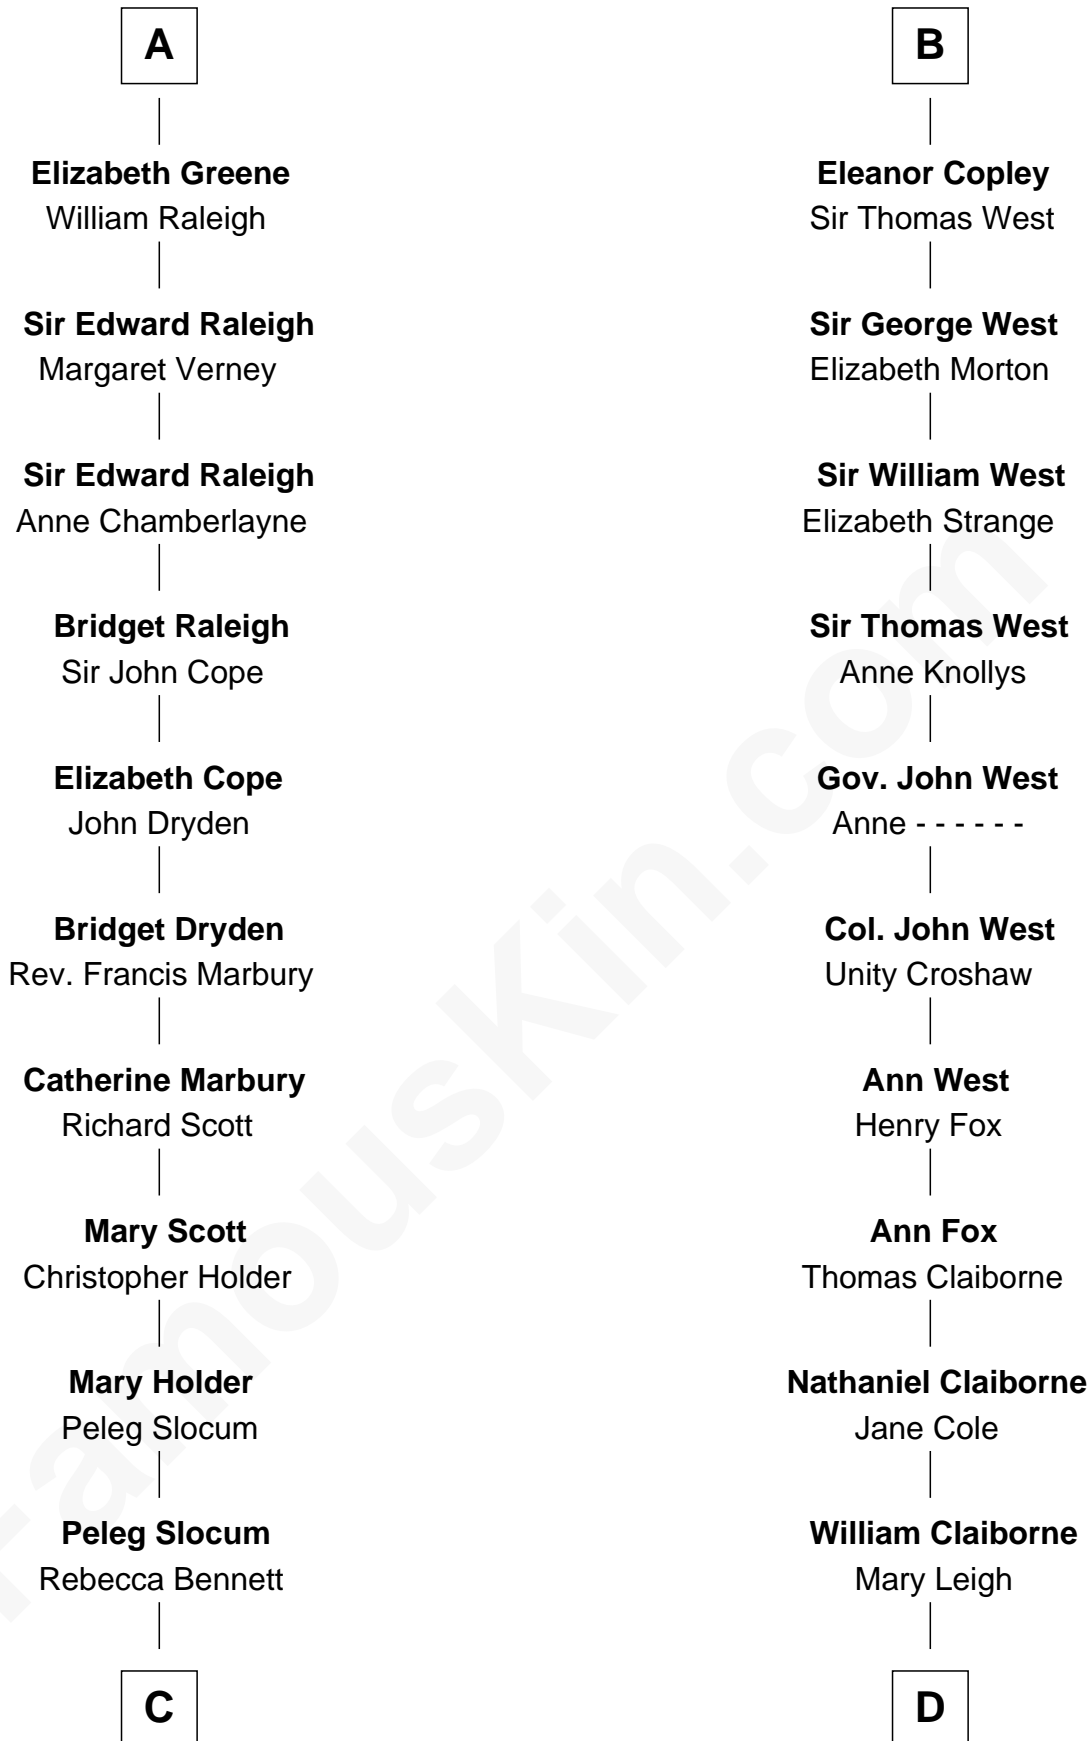

FamousKin.com

Relationship Chart of

Henry Clay Folger

Founder of Folger Shakespeare Library and Chairman of Standard Oil

21st cousin of

Liz Claiborne

Fashion Designer and Founder of Liz Claiborne Inc.

Sir Roger de Somery

Joan de Somery

John IV le Strange

Hawise le Strange

Robert de Felton

Sir John de Felton

Sibyl - - - - -

Sir Thomas de Felton

Joan Walkfare

Eleanor de Felton

Sir Thomas Hoo

Sir Thomas Hoo

Eleanor de Welles

Anne Hoo

Sir Roger Copley

B

C