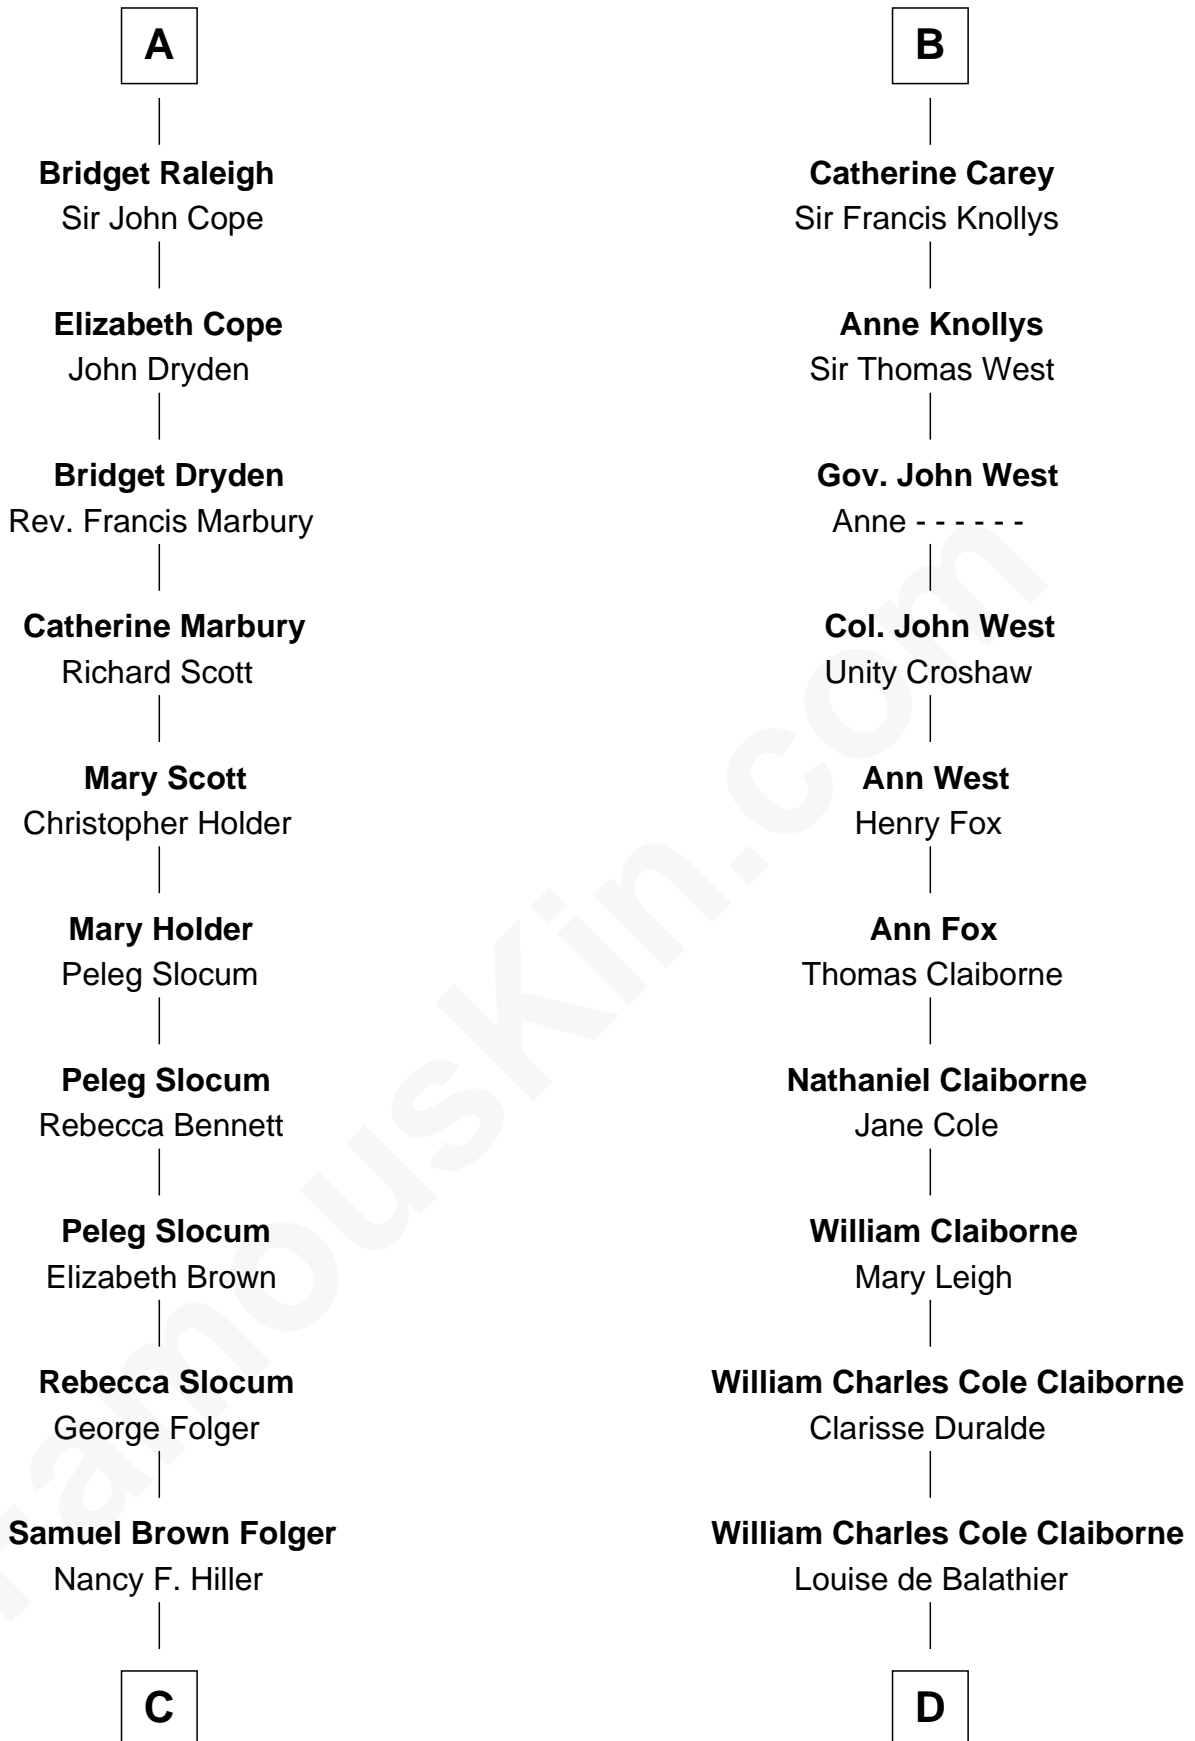

## Relationship Chart of

### Henry Clay Folger

*Founder of Folger Shakespeare Library and Chairman of Standard Oil*

18th cousin 1 time removed of

**Liz Claiborne**

*Fashion Designer and Founder of Liz Claiborne Inc.*

**C**

**Henry Clay Folger**  
Eliza Jane Clark