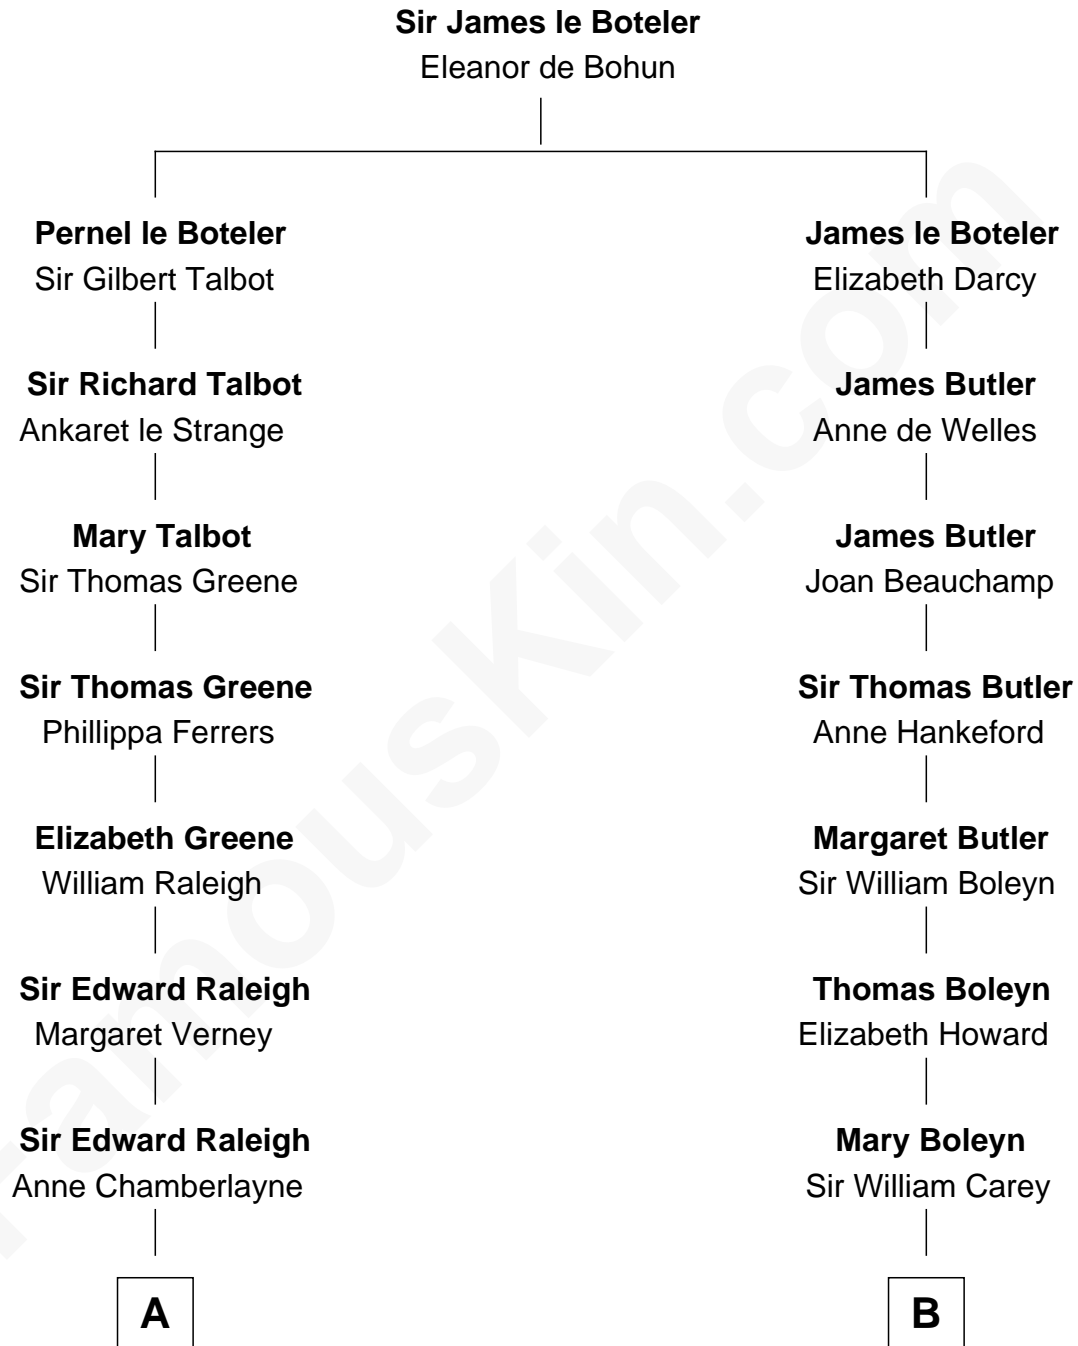

FamousKin.com

Relationship Chart of

Henry Clay Folger

Founder of Folger Shakespeare Library and Chairman of Standard Oil

18th cousin 1 time removed of

Liz Claiborne

Fashion Designer and Founder of Liz Claiborne Inc.

C

Henry Clay Folger
Eliza Jane Clark

Henry Clay Folger
Chairman of Standard Oil

D

Fernand Claiborne
Marie Louise Villeré

Omer Villere Claiborne
Carolyn Louise Fenner

Liz Claiborne
Found of Liz Claiborne Inc.