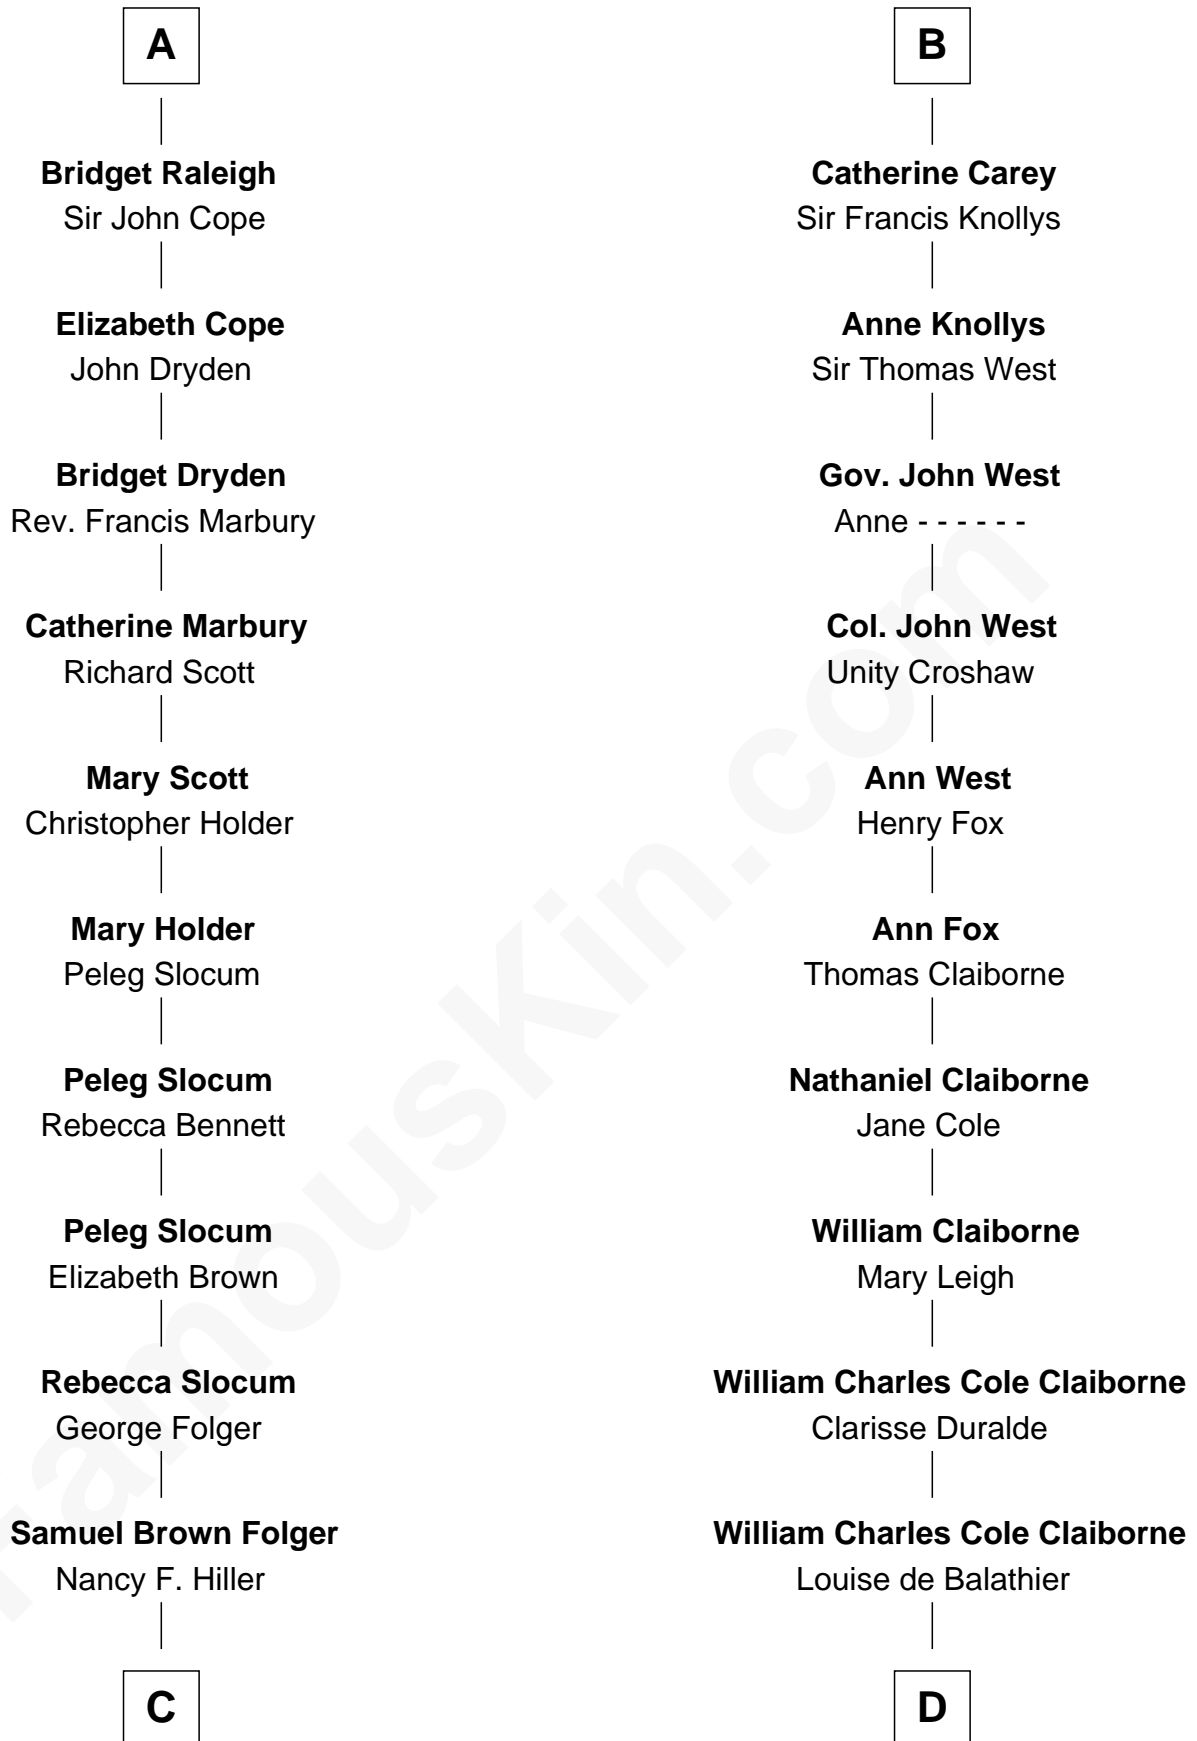

FamousKin.com

Relationship Chart of

Henry Clay Folger

Founder of Folger Shakespeare Library and Chairman of Standard Oil

18th cousin 1 time removed of

Liz Claiborne

Fashion Designer and Founder of Liz Claiborne Inc.

C

Henry Clay Folger
Eliza Jane Clark

Henry Clay Folger
Chairman of Standard Oil

D

Fernand Claiborne
Marie Louise Villeré

Omer Villere Claiborne
Carolyn Louise Fenner

Liz Claiborne
Found of Liz Claiborne Inc.