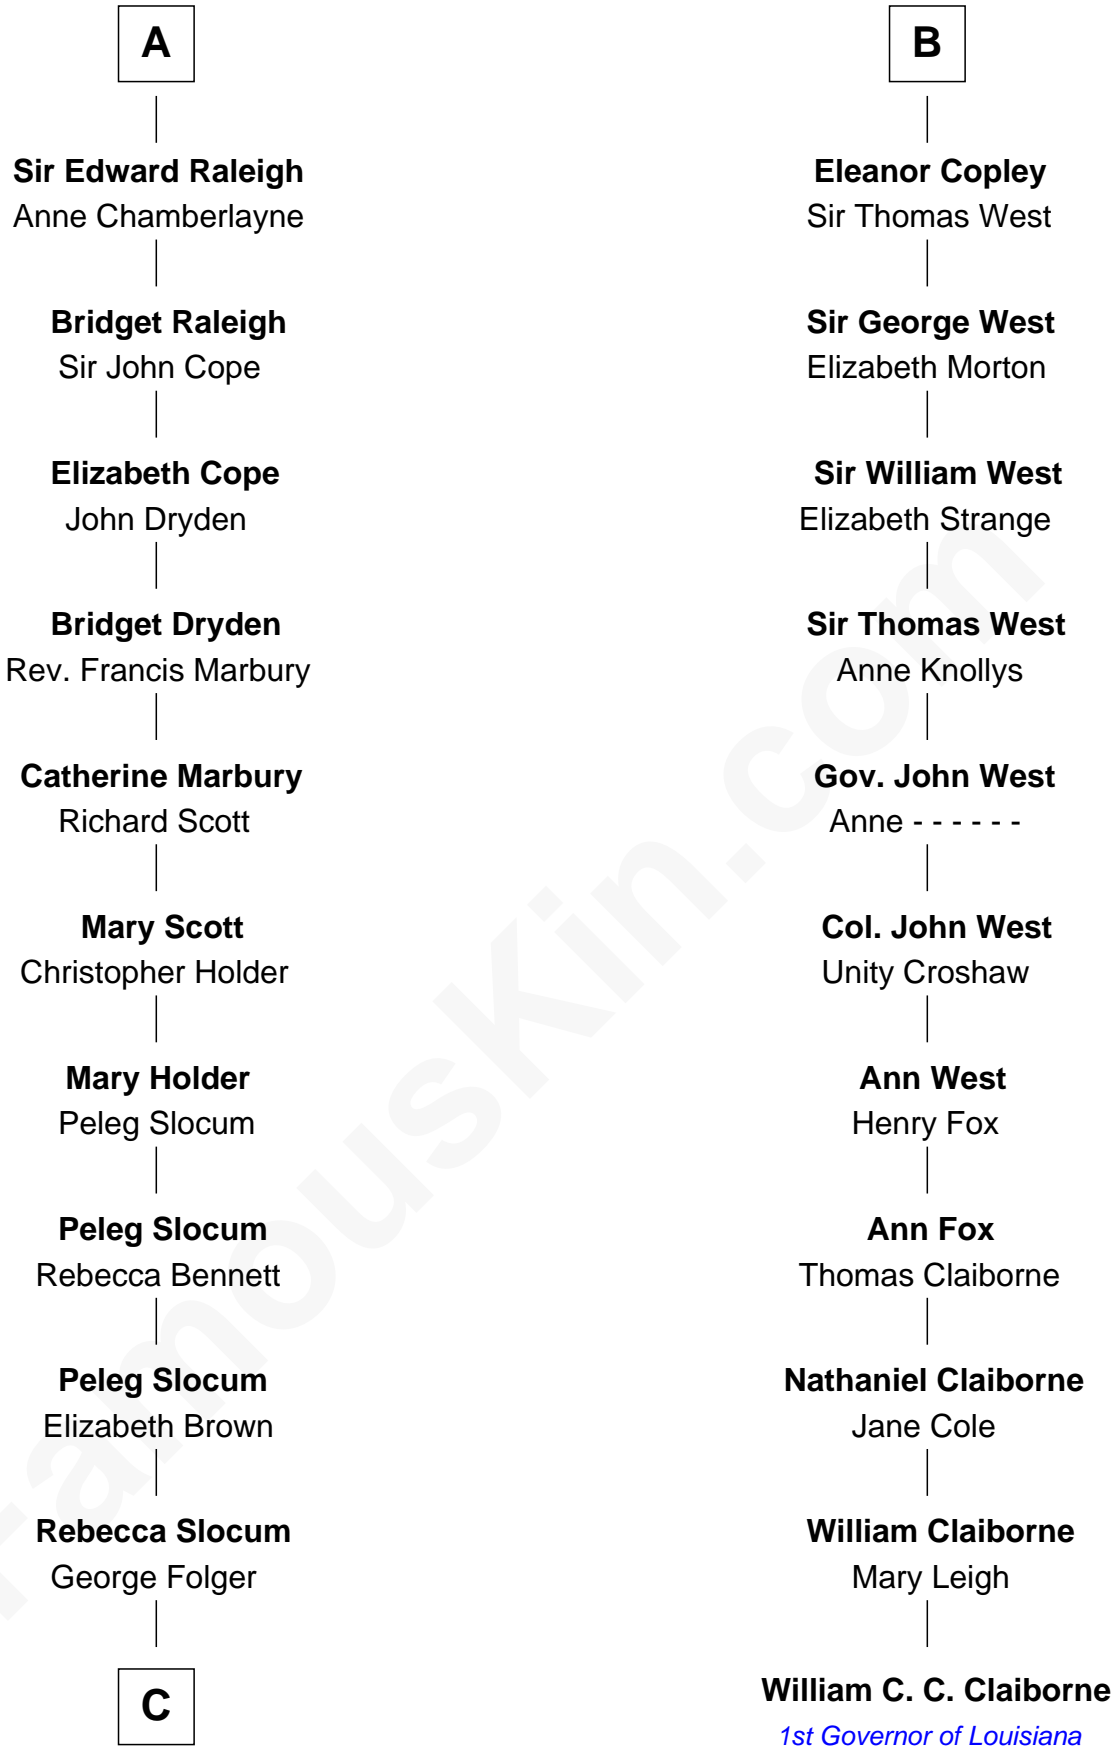

FamousKin.com

Relationship Chart of

Henry Clay Folger

Founder of Folger Shakespeare Library and Chairman of Standard Oil

17th cousin 2 times removed of

William C. C. Claiborne

1st Governor of Louisiana

Sir Hugh I de Audley

Iseult de Mortimer

C

—
Samuel Brown Folger

Nancy F. Hiller

—
Henry Clay Folger

Eliza Jane Clark

—
Henry Clay Folger

Chairman of Standard Oil