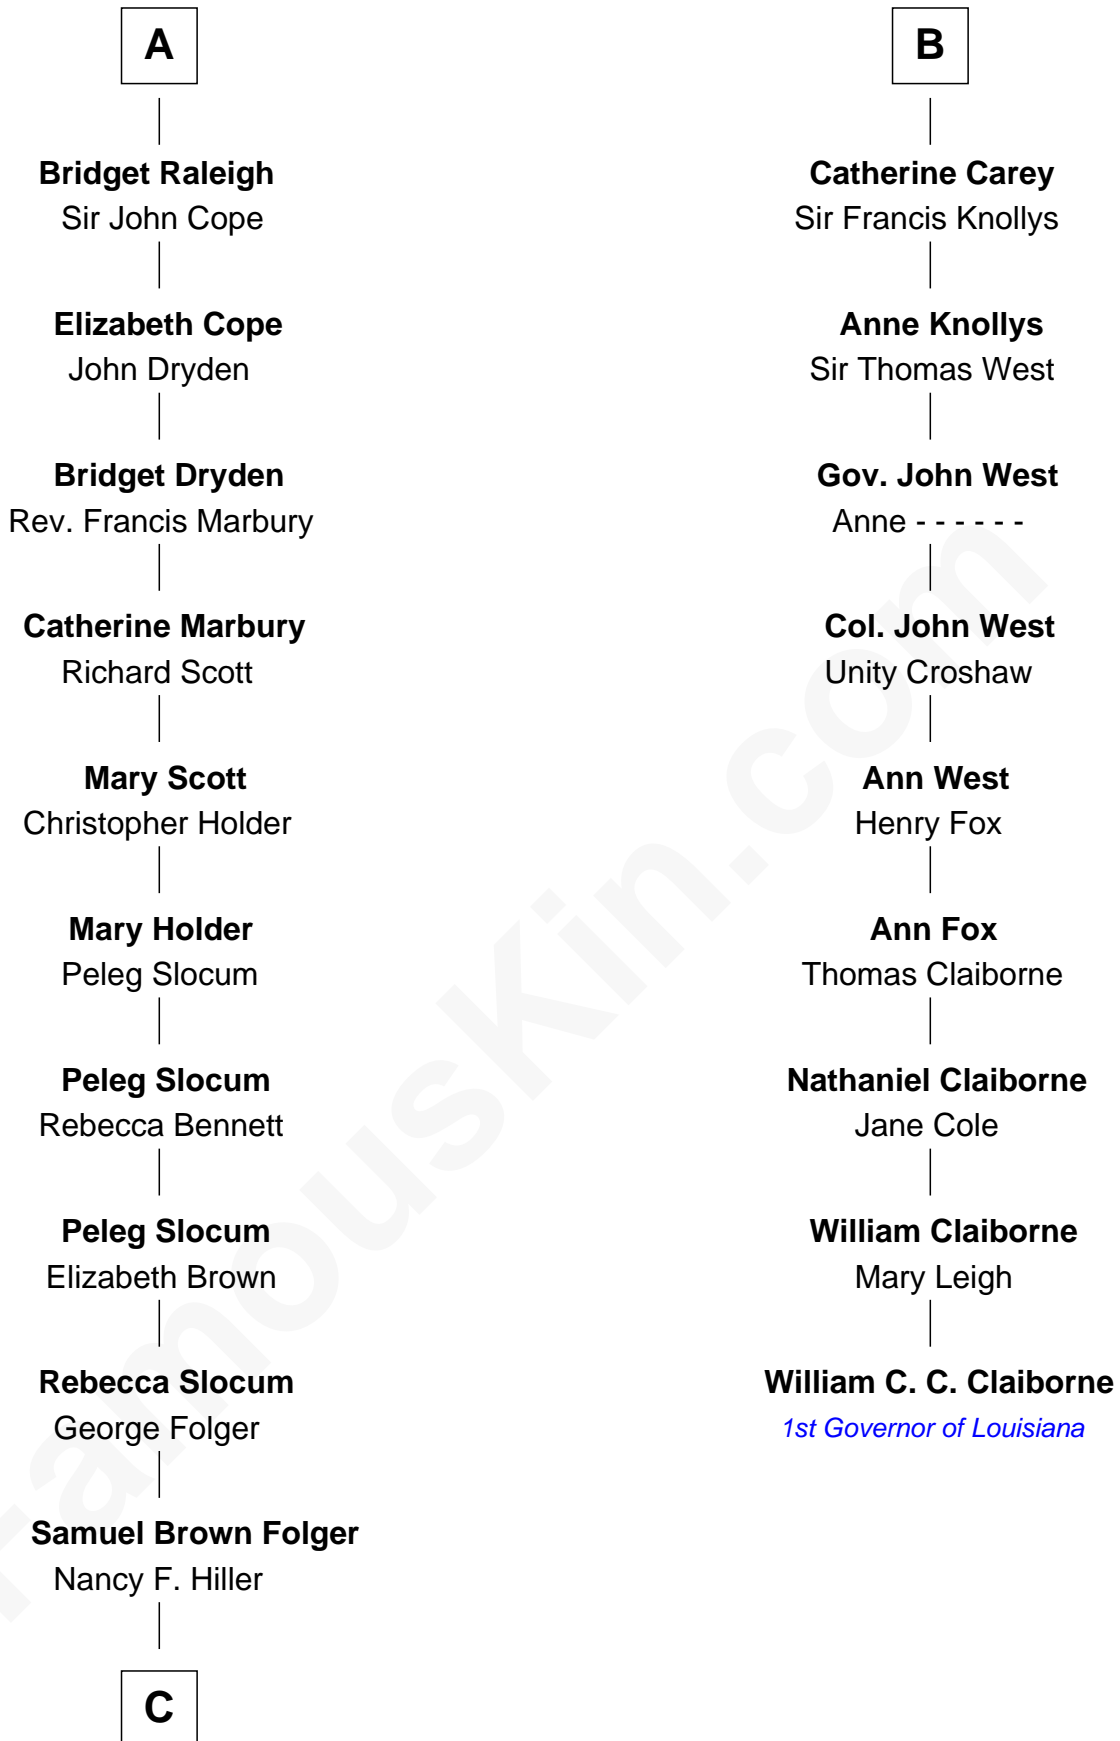

FamousKin.com

Relationship Chart of

Henry Clay Folger

Founder of Folger Shakespeare Library and Chairman of Standard Oil

15th cousin 3 times removed of

William C. C. Claiborne

1st Governor of Louisiana

C

Henry Clay Folger

Eliza Jane Clark

Henry Clay Folger

Chairman of Standard Oil

FamousKin.com