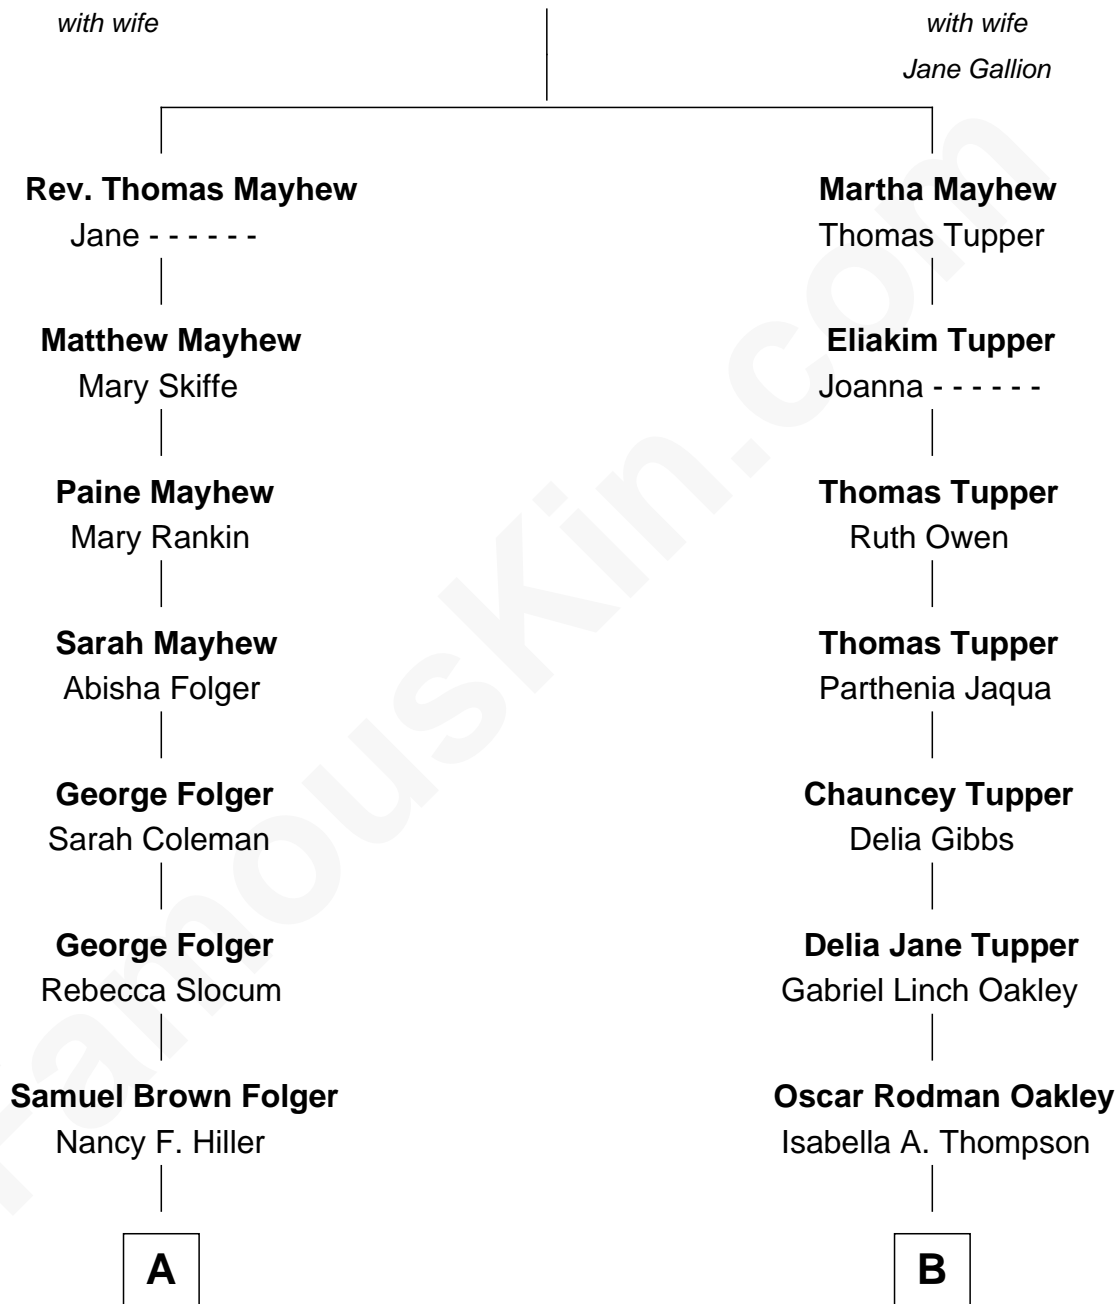

FamousKin.com

Relationship Chart of

Henry Clay Folger

Founder of Folger Shakespeare Library and Chairman of Standard Oil

8th cousin 2 times removed of

Bill Gates

Founder of Microsoft

Gov. Thomas Mayhew

A

Henry Clay Folger

Eliza Jane Clark

Henry Clay Folger

Chairman of Standard Oil

B

Belle Oakley

James W. Maxwell