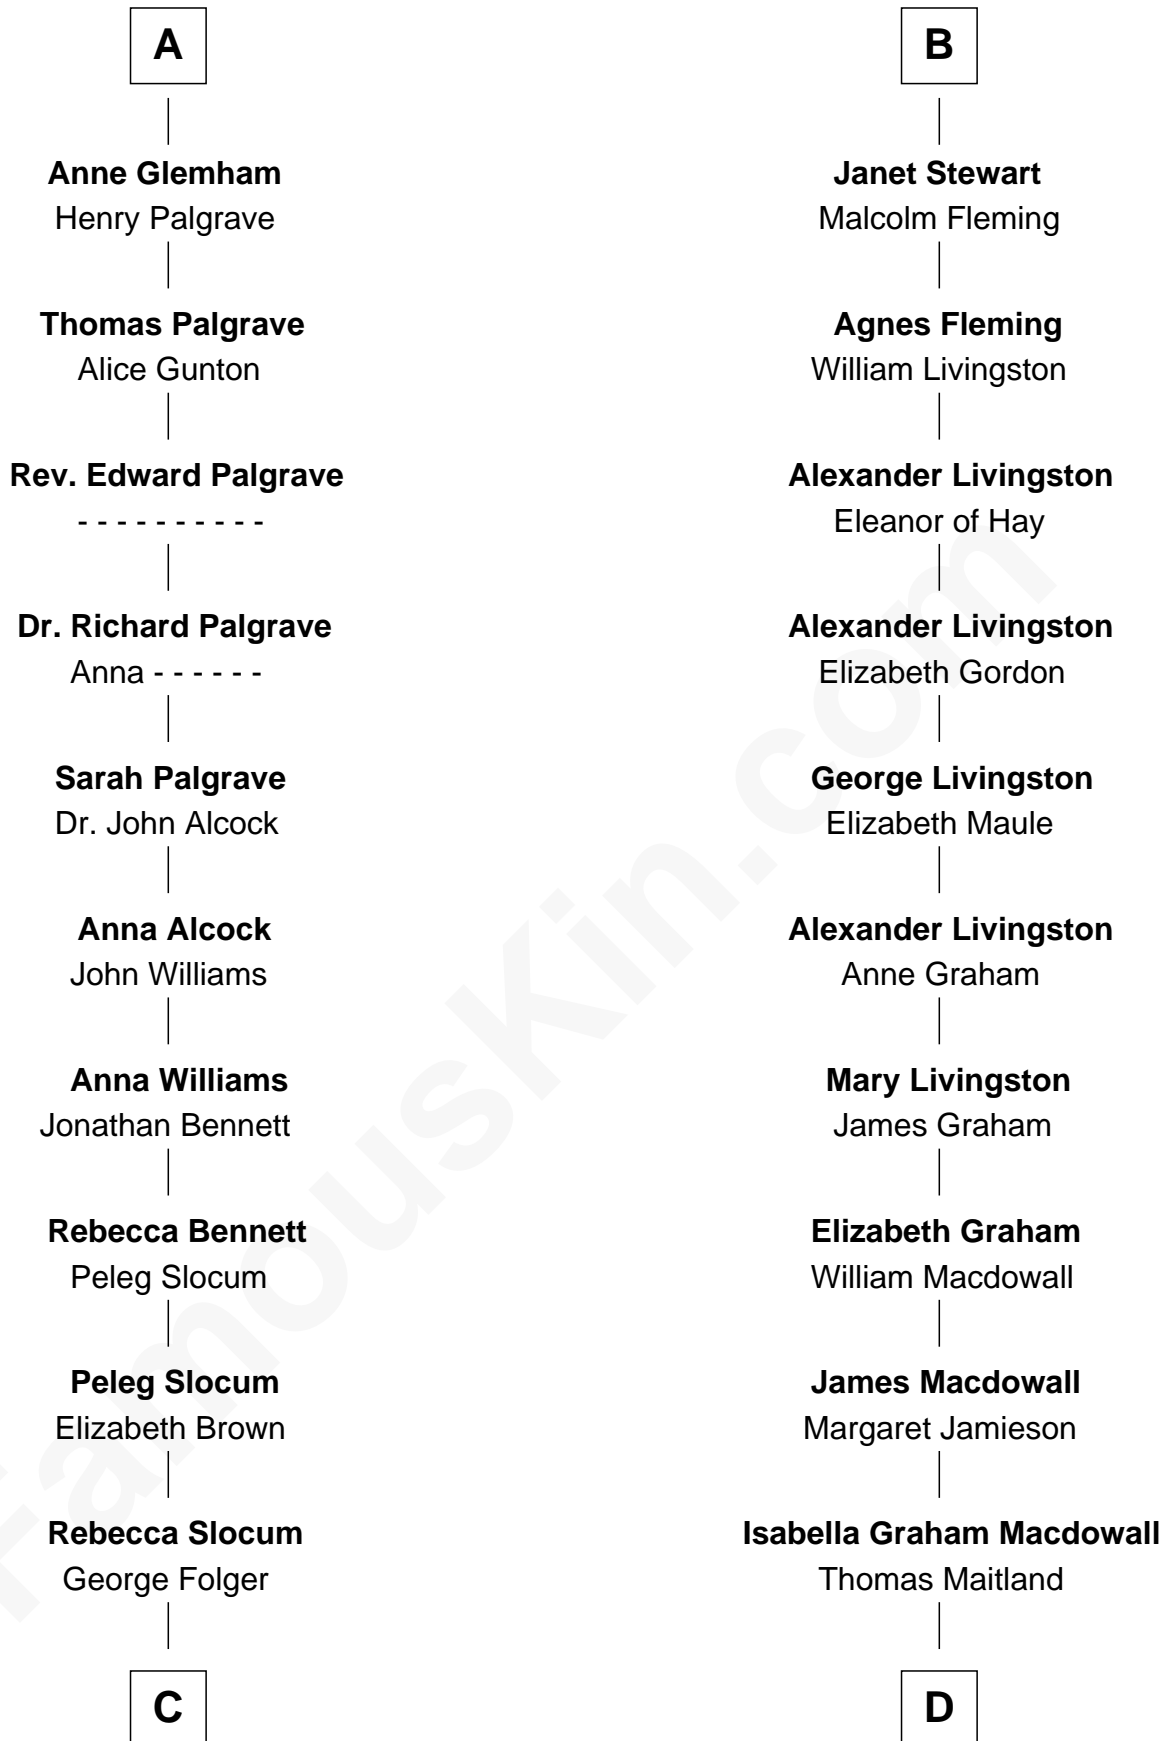

FamousKin.com

Relationship Chart of

Henry Clay Folger

Founder of Folger Shakespeare Library and Chairman of Standard Oil

19th cousin 2 times removed of

Howard Dean

79th Governor of Vermont

C

Samuel Brown Folger

Nancy F. Hiller

Henry Clay Folger

Eliza Jane Clark

Henry Clay Folger

Chairman of Standard Oil

D

James William Maitland

Agnes Jane O'Reilly

Thomas A. Maitland

Helen Abby Van Voorhis

James William Maitland

Sylvia Wigglesworth

Andrea Belden Maitland

Howard Brush Dean

Howard Dean