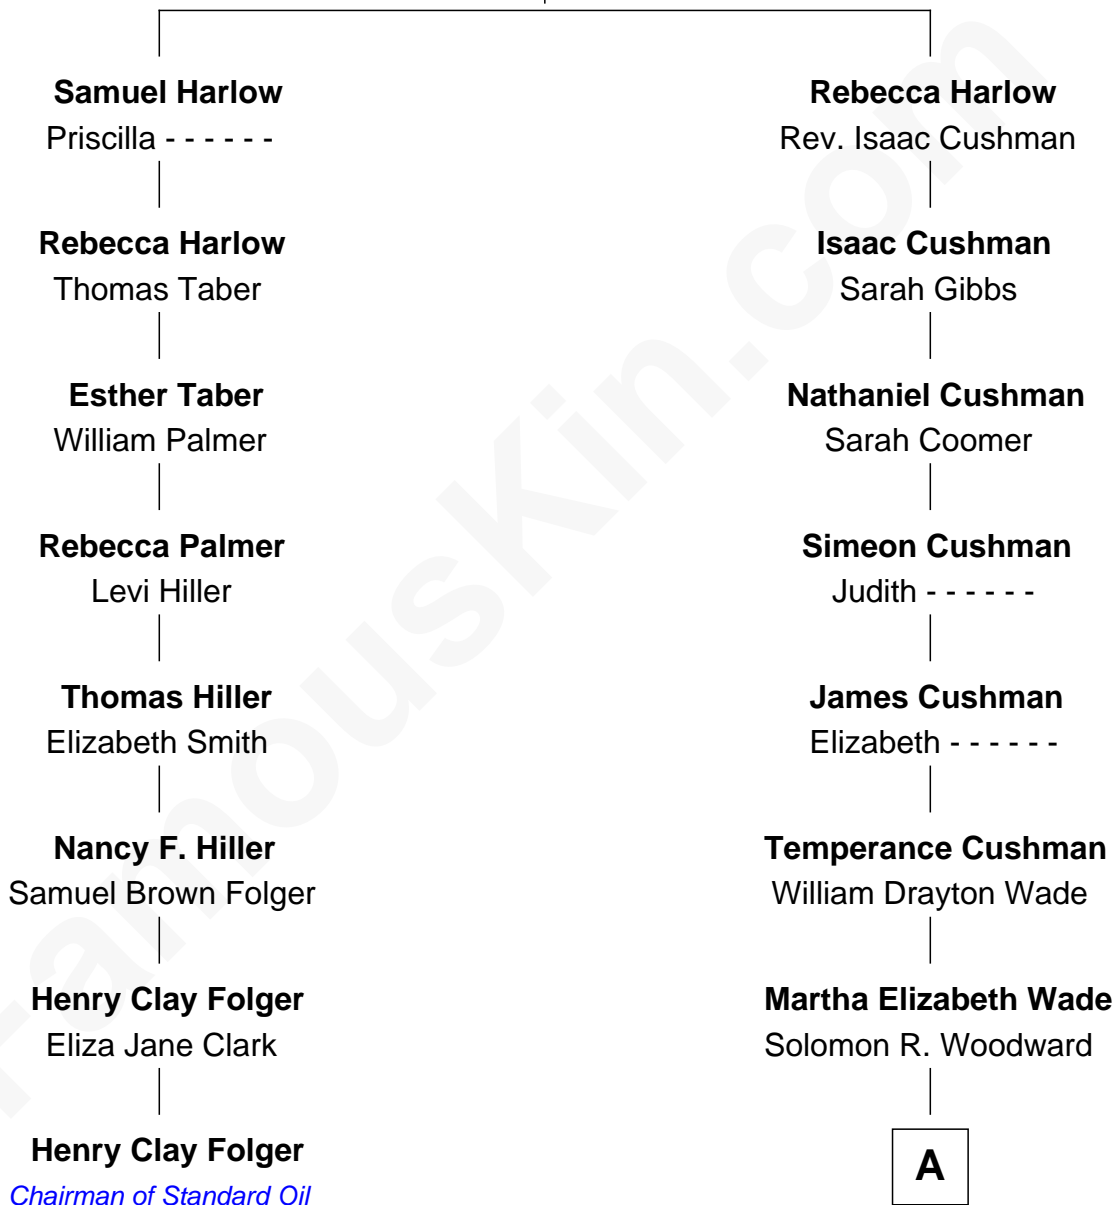

## Relationship Chart of

### Henry Clay Folger

*Founder of Folger Shakespeare Library and Chairman of Standard Oil*

7th cousin 2 times removed of

### Joanne Woodward

*Movie Actress*

**William Harlow**  
Rebecca Bartlett

**A**

—  
**Wade Woodward**  
Minnie Waunita Verdery

—  
**Wade Woodward**  
Elinor Gasque Trimmier

—  
**Joanne Woodward**  
*Movie Actress*