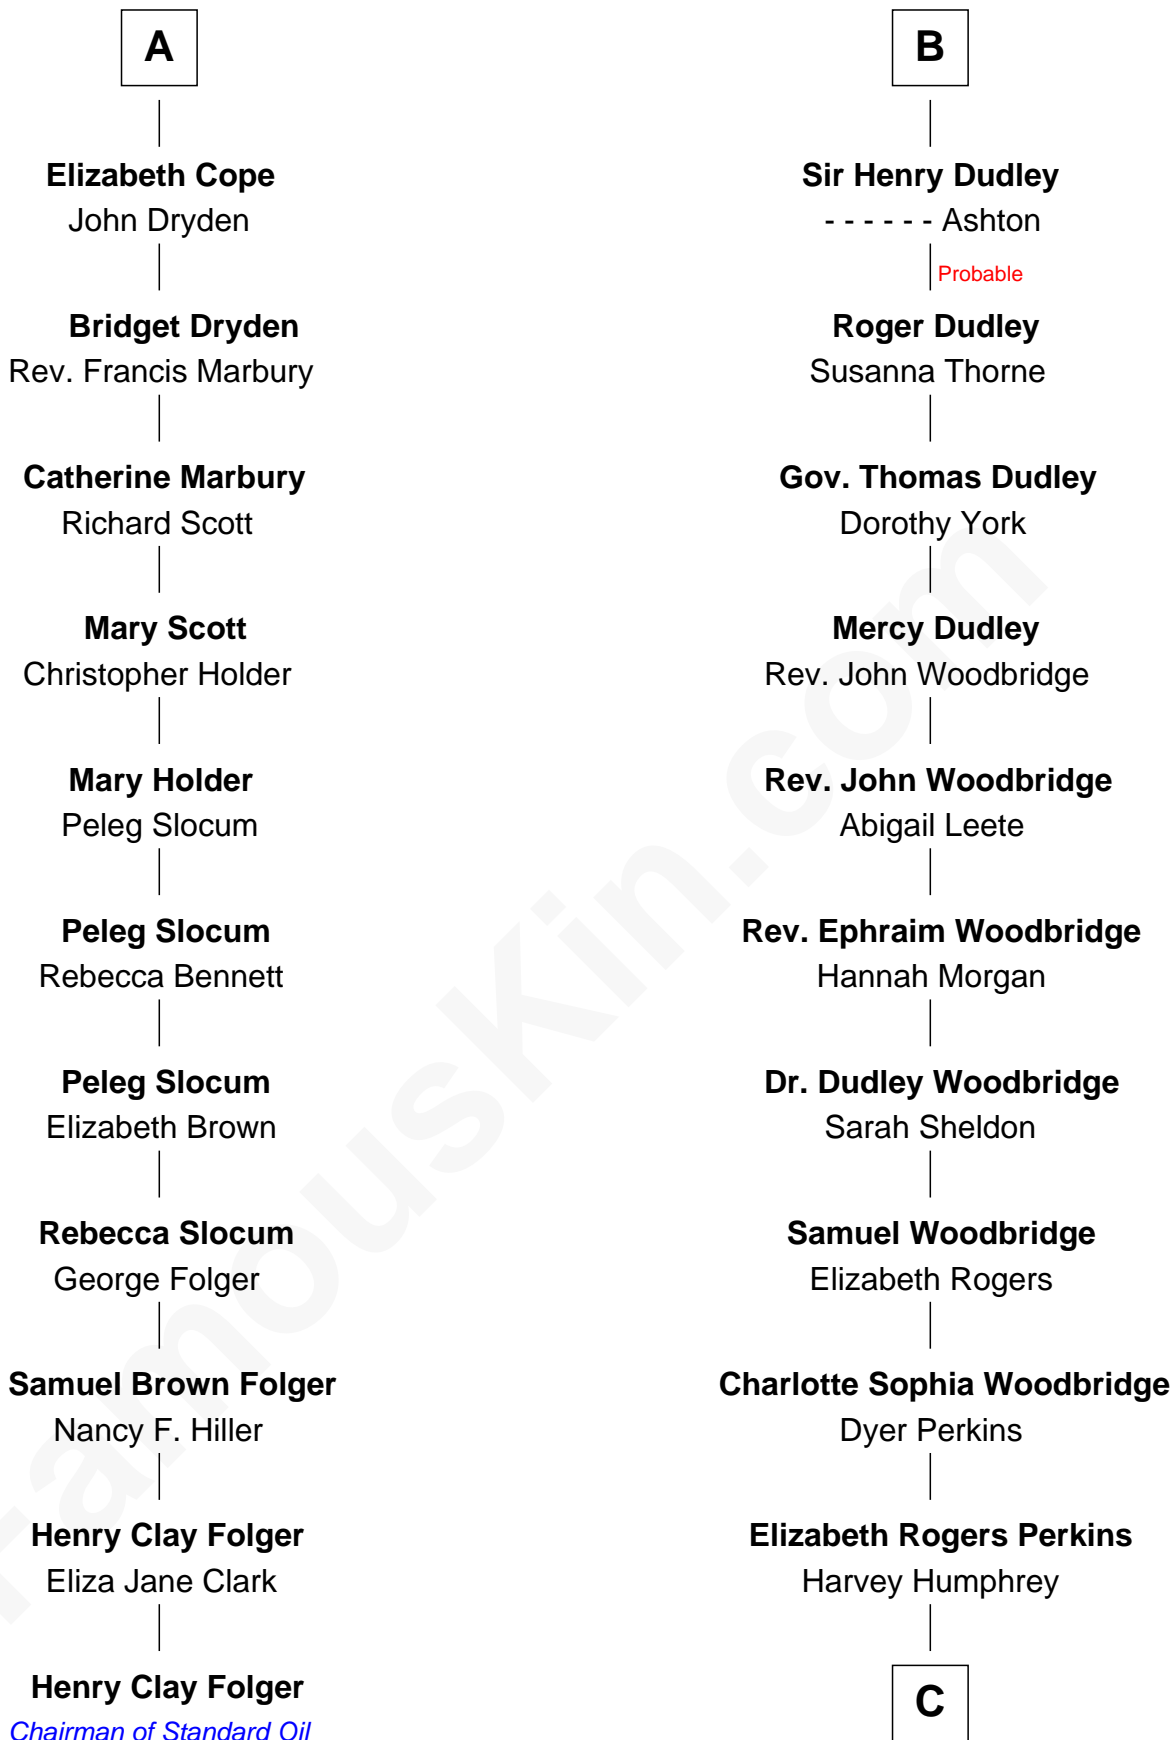

FamousKin.com

Relationship Chart of

Henry Clay Folger

Founder of Folger Shakespeare Library and Chairman of Standard Oil

17th cousin 2 times removed of

Humphrey Bogart
Movie Actor

Ralph de Stafford
Margaret de Audley

Thomas de Ros

Margaret de Ros

Sir Reynold Grey

Margaret Grey

Sir William Bonville

William Bonville

Elizabeth Harington

William Bonville

Katherine Neville

Cecily Bonville

Thomas Grey

Cecily Grey

Sir John Sutton

B

C

John Perkins Humphrey