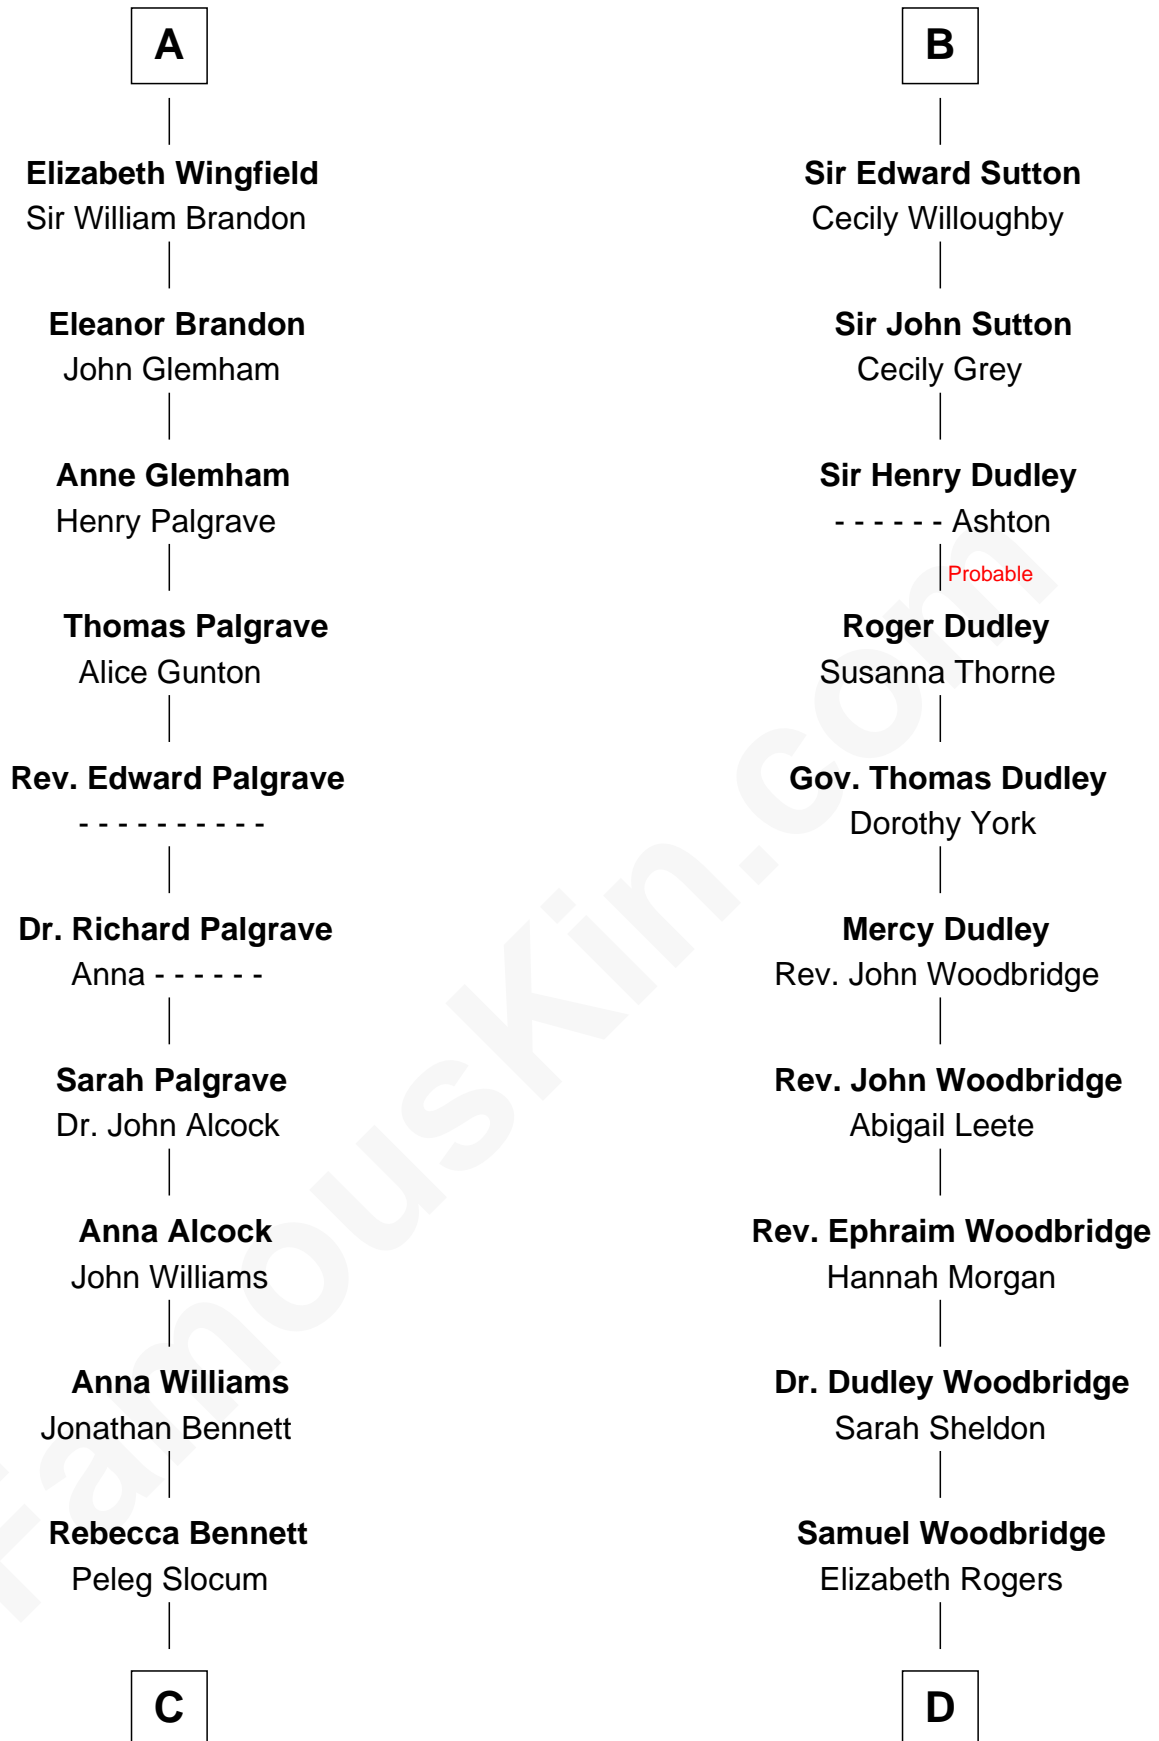

FamousKin.com

Relationship Chart of

Henry Clay Folger

Founder of Folger Shakespeare Library and Chairman of Standard Oil

21st cousin of

Humphrey Bogart

Movie Actor

William de Braiose
Eva Marshal

Eleanor de Braiose
Sir Humphrey de Bohun

Humphrey de Bohun
Maud de Fiennes

Humphrey de Bohun
Elizabeth Plantagenet

Sir William de Bohun
Elizabeth de Badlesmere

Elizabeth de Bohun
Sir Richard Fitzalan

Elizabeth Fitzalan
Sir Robert Goushill

Elizabeth Goushill
Sir Robert Wingfield

A

Eve de Braiose
Sir William de Cantilupe

Milicent de Cantilupe
Eudo la Zouche

Eve la Zouche
Sir Maurice de Berkeley

Thomas de Berkeley
Katherine de Clyvedon

Sir John Berkeley
Elizabeth Betteshorne

Elizabeth Berkeley
Sir John Sutton

Sir Edmund Sutton
Joyce Tiptoft

B

C

Peleg Slocum
Elizabeth Brown

Rebecca Slocum
George Folger

Samuel Brown Folger
Nancy F. Hiller

Henry Clay Folger
Eliza Jane Clark