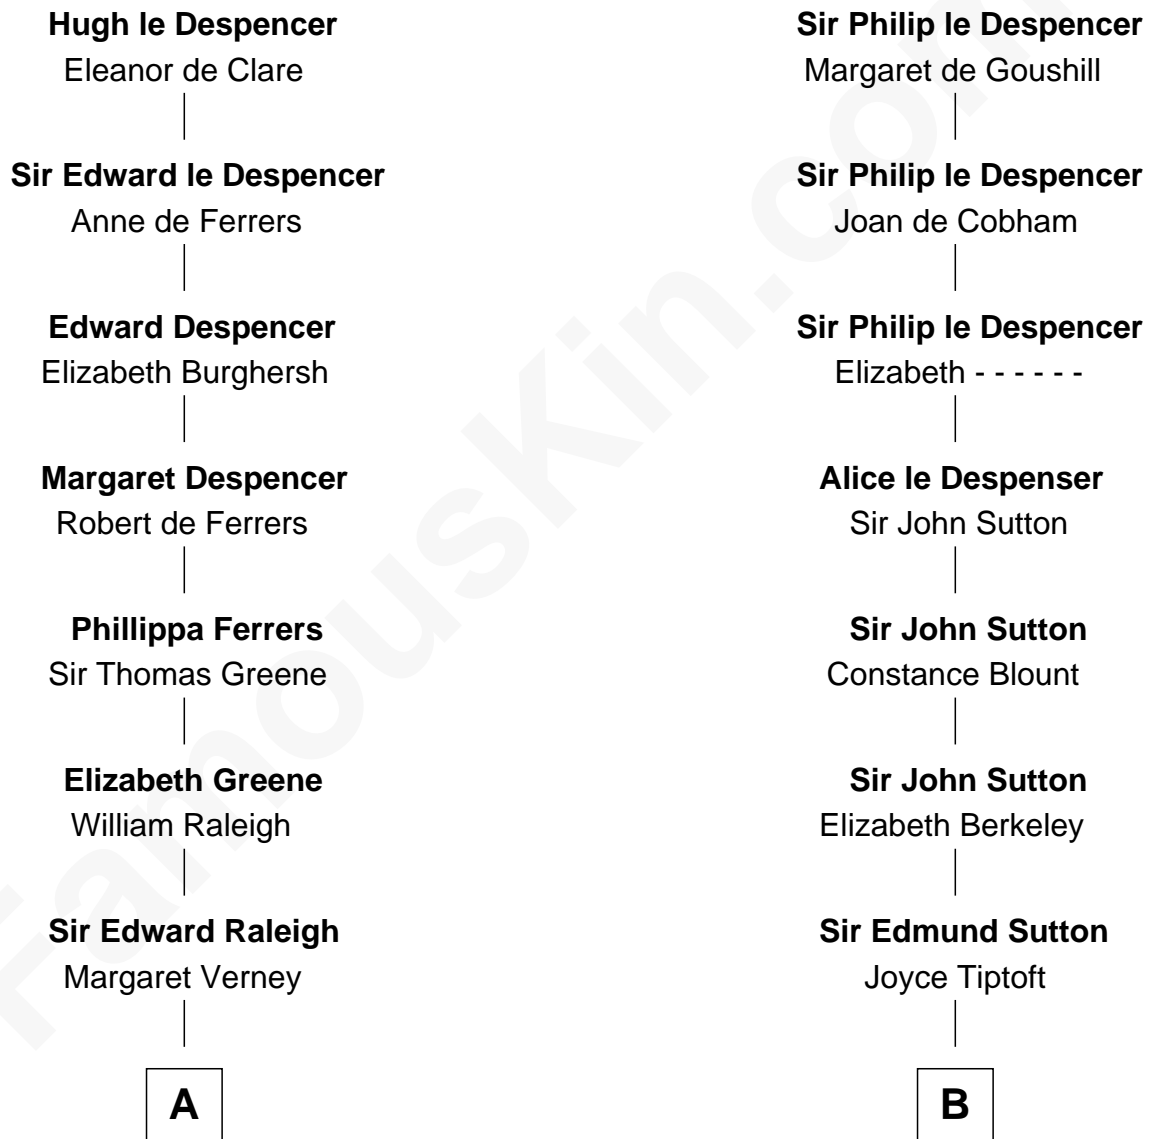

## Relationship Chart of

### Henry Clay Folger

*Founder of Folger Shakespeare Library and Chairman of Standard Oil*

19th cousin 2 times removed of

**Humphrey Bogart**  
*Movie Actor*

**Sir Hugh le Despencer**  
Isabella de Beauchamp

**C**

**Samuel Brown Folger**

Nancy F. Hiller

**Henry Clay Folger**

Eliza Jane Clark

**Henry Clay Folger**

*Chairman of Standard Oil*

**D**

**Charlotte Sophia Woodbridge**

Dyer Perkins

**Elizabeth Rogers Perkins**

Harvey Humphrey

**John Perkins Humphrey**

Frances Dewey Churchill

**Maud Humphrey**

Dr. Belmont Deforest Bogart