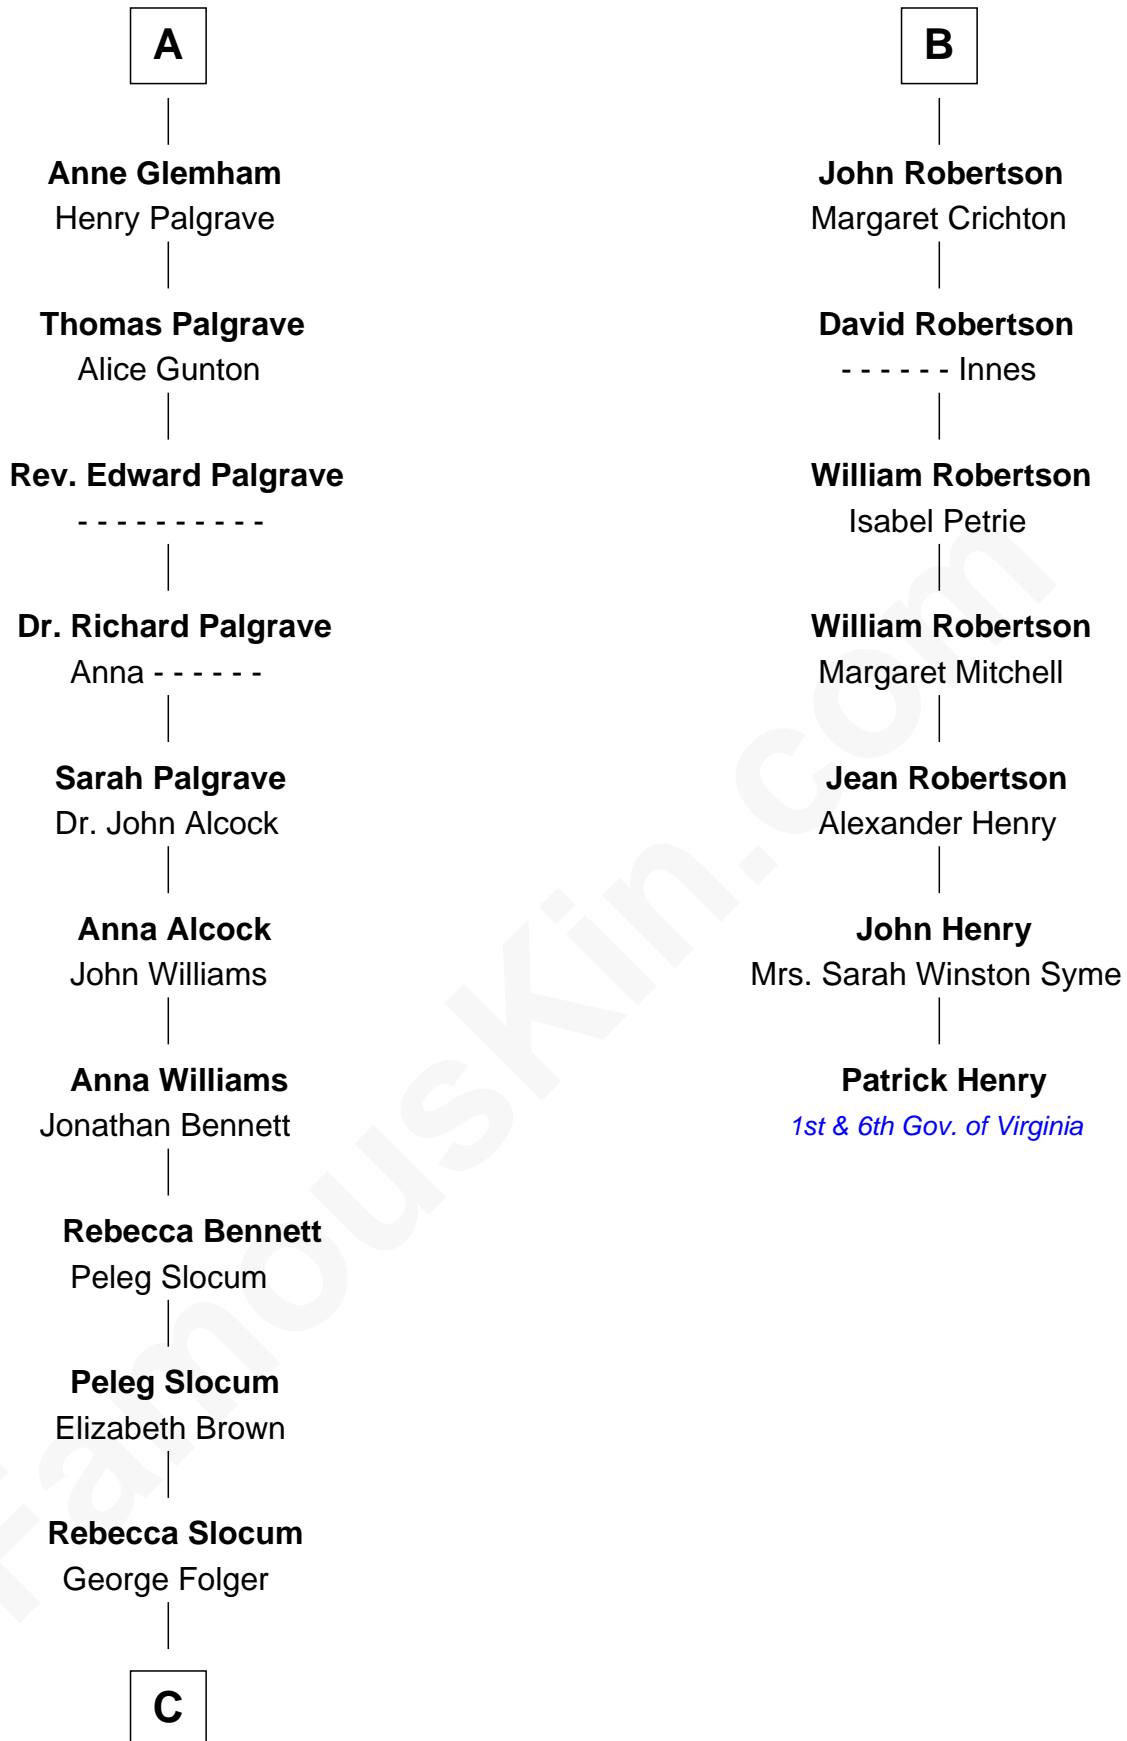

FamousKin.com

Relationship Chart of

Henry Clay Folger

Founder of Folger Shakespeare Library and Chairman of Standard Oil

13th cousin 6 times removed of

Patrick Henry

1st and 6th Governor of Virginia

C

—
Samuel Brown Folger

Nancy F. Hiller

—
Henry Clay Folger

Eliza Jane Clark

—
Henry Clay Folger

Chairman of Standard Oil

FamousKin.com