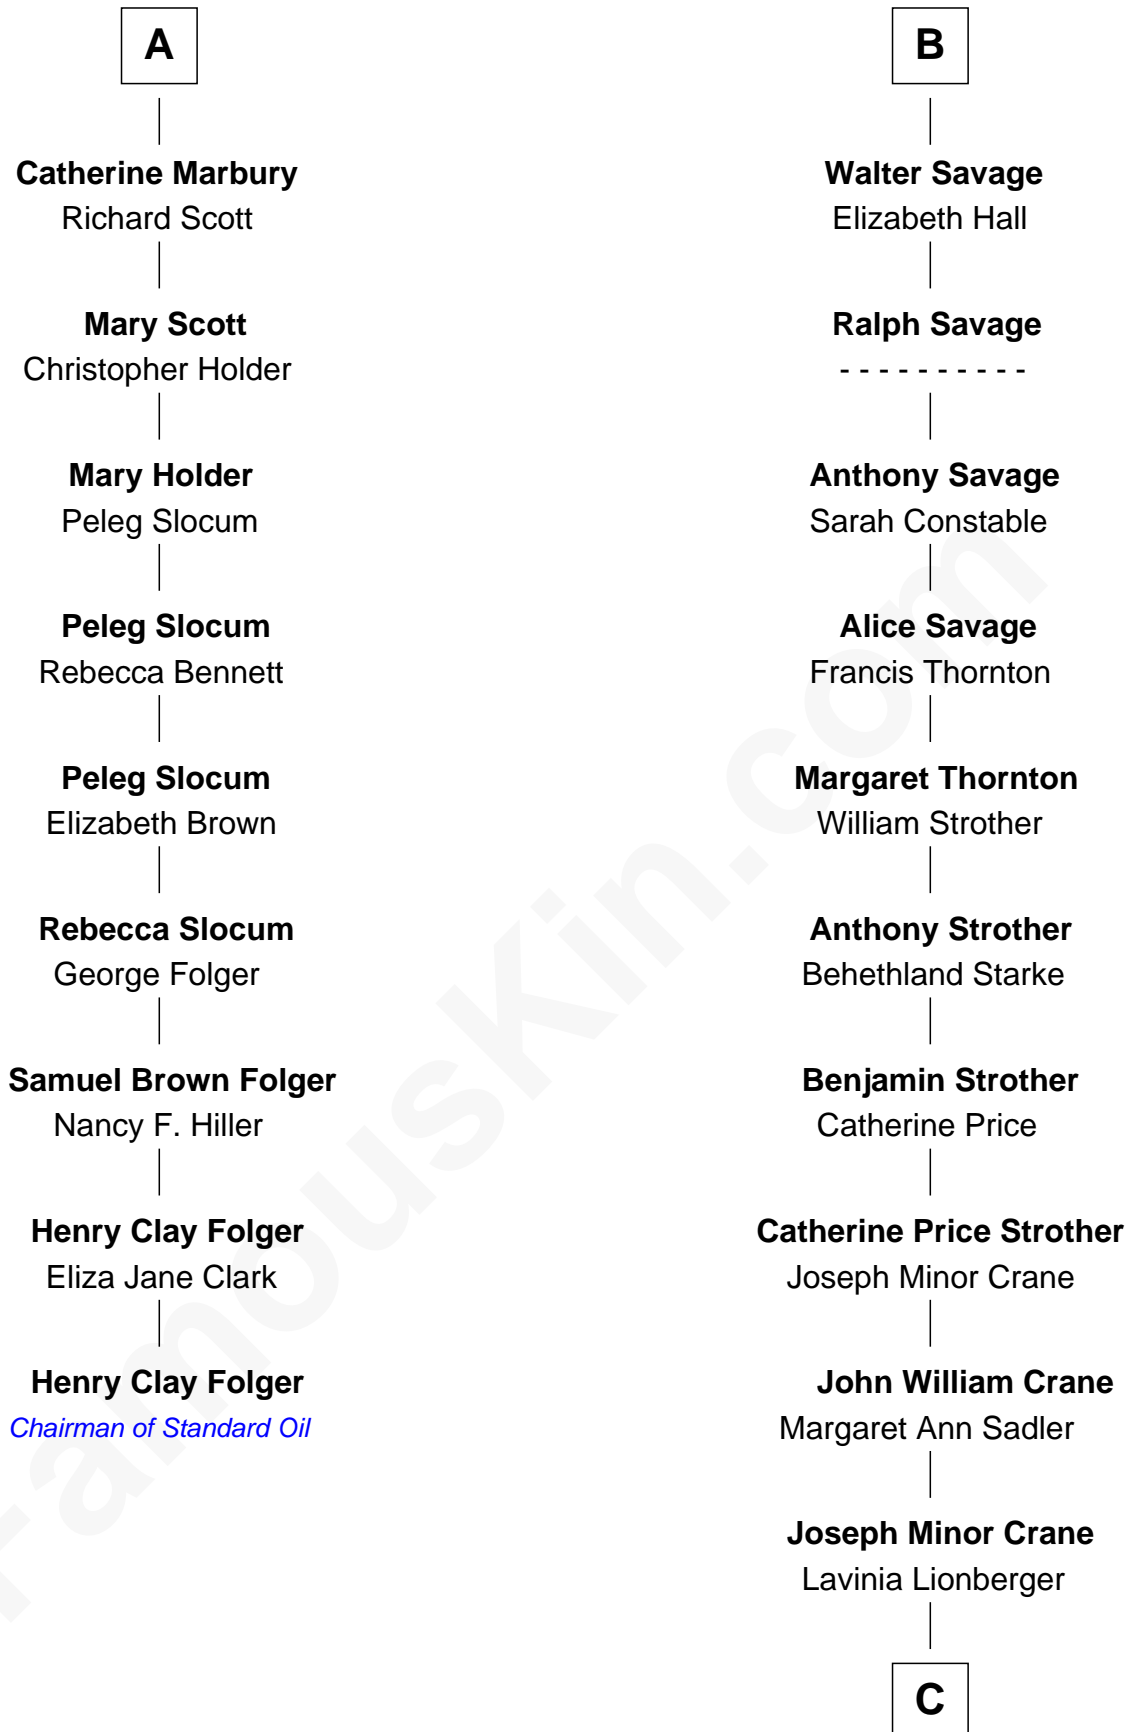

FamousKin.com

Relationship Chart of

Henry Clay Folger

Founder of Folger Shakespeare Library and Chairman of Standard Oil

15th cousin 3 times removed of

Randolph Scott
Movie Actor

Robert de Ferrers
Margaret Despencer

C

Lucy Lionberger Crane

George Grant Scott

Randolph Scott

Movie Actor

FamousKin.com