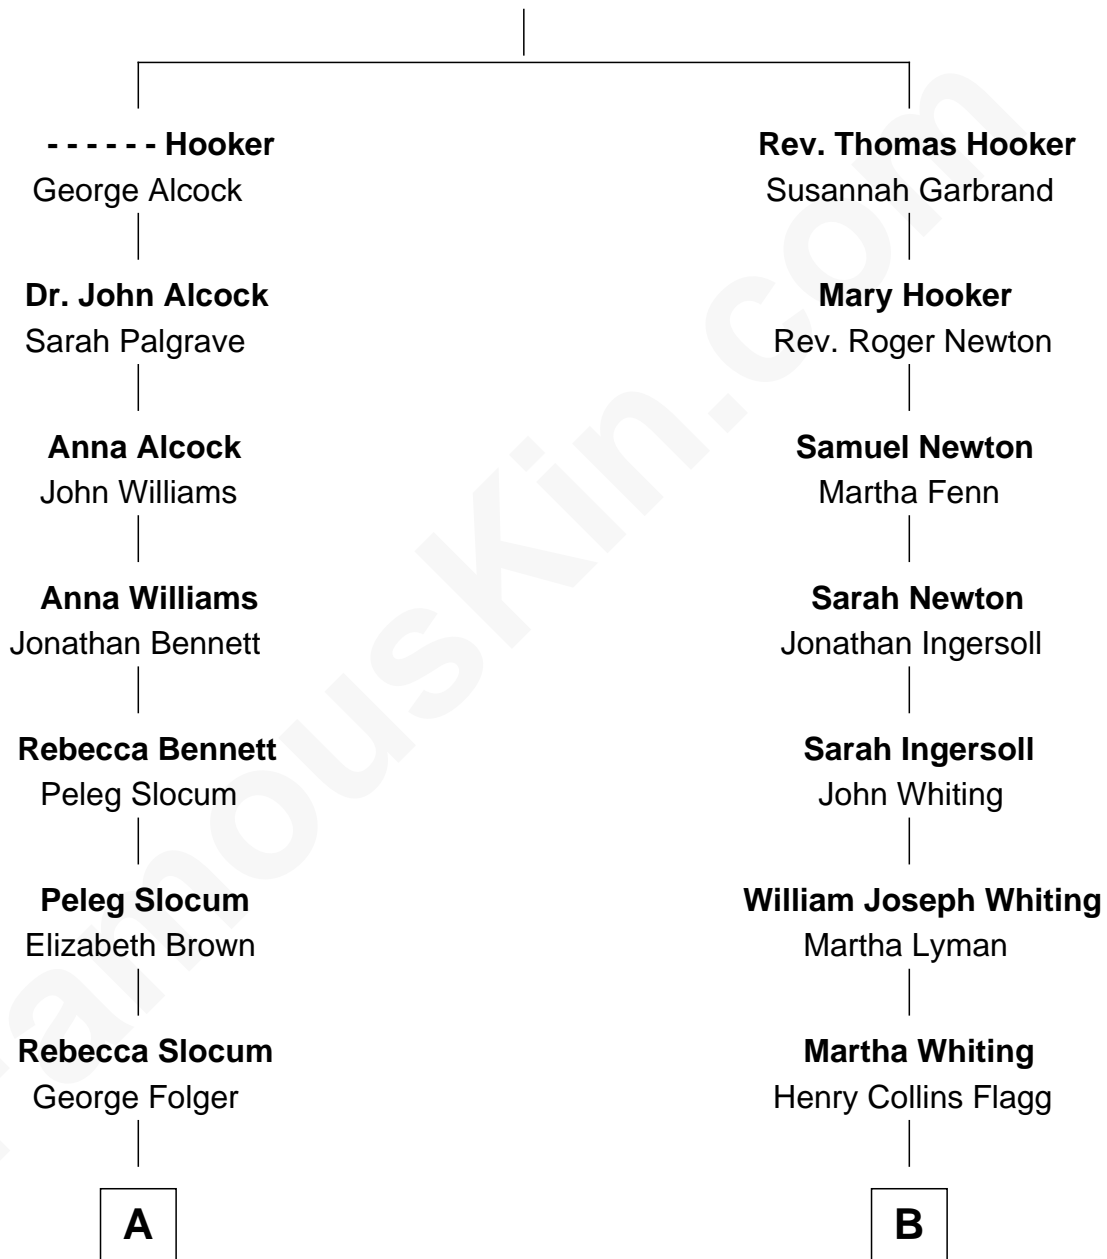

## Relationship Chart of

### Henry Clay Folger

*Founder of Folger Shakespeare Library and Chairman of Standard Oil*

9th cousin 1 time removed of

**Gloria Vanderbilt**  
*Fashion Designer*

**Thomas Hooker**

-----

**A**

**Samuel Brown Folger**

Nancy F. Hiller

**Henry Clay Folger**

Eliza Jane Clark

**Henry Clay Folger**

*Chairman of Standard Oil*

**B**

**Rachel Moore Flagg**

Abraham Evan Gwynne

**Alice Claypoole Gwynne**

Cornelius Vanderbilt

**Reginald Claypoole Vanderbilt**

Gloria Maria Mercedes Morgan

**Gloria Vanderbilt**

*Fashion Designer*

FamousKin.com