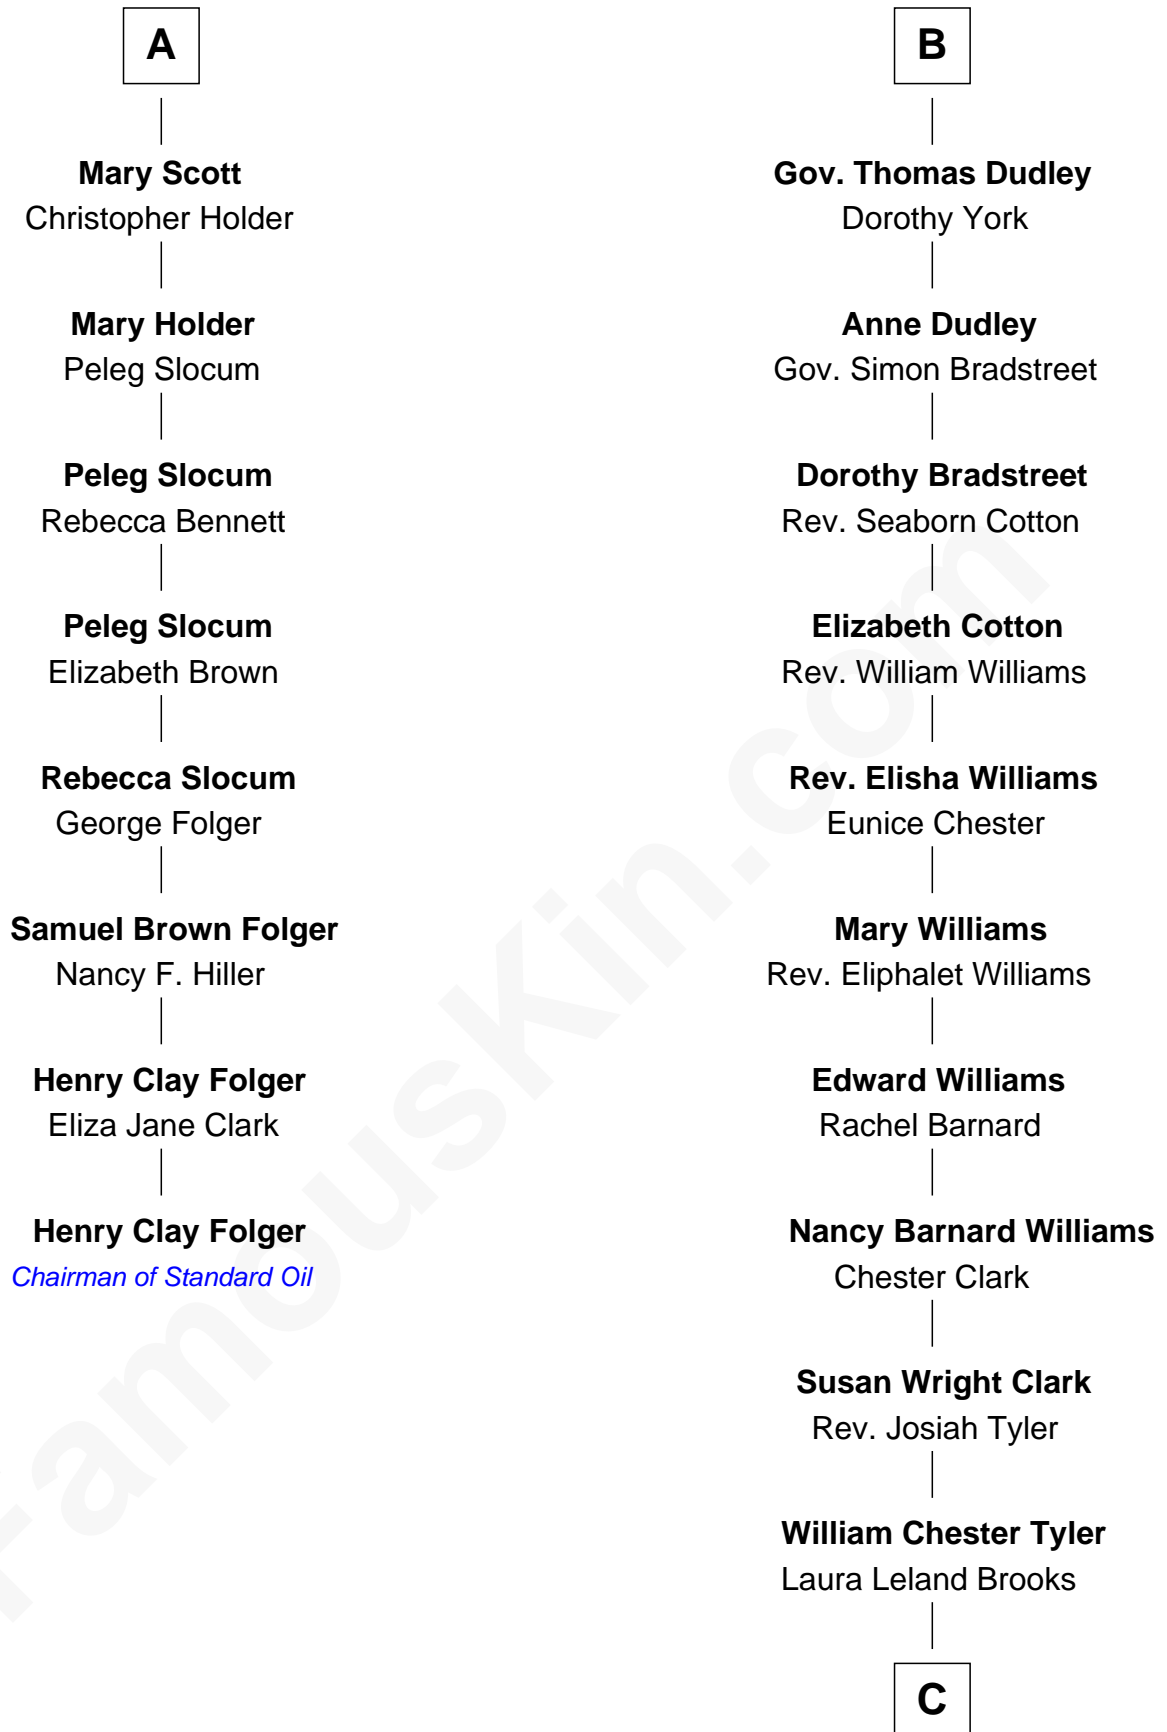

FamousKin.com

Relationship Chart of

Henry Clay Folger

Founder of Folger Shakespeare Library and Chairman of Standard Oil

14th cousin 6 times removed of

Kate Upton

Sports Illustrated Swimsuit Cover Model

Sir Walter Blount

Sancha de Ayala

C

—
Margaret Hastings Tyler

Charles Henry Vial

—
Elizabeth Brooks Vial

Stephen Edward Upton

—
Jefferson Matthew Upton

Shelley Fawn Davis