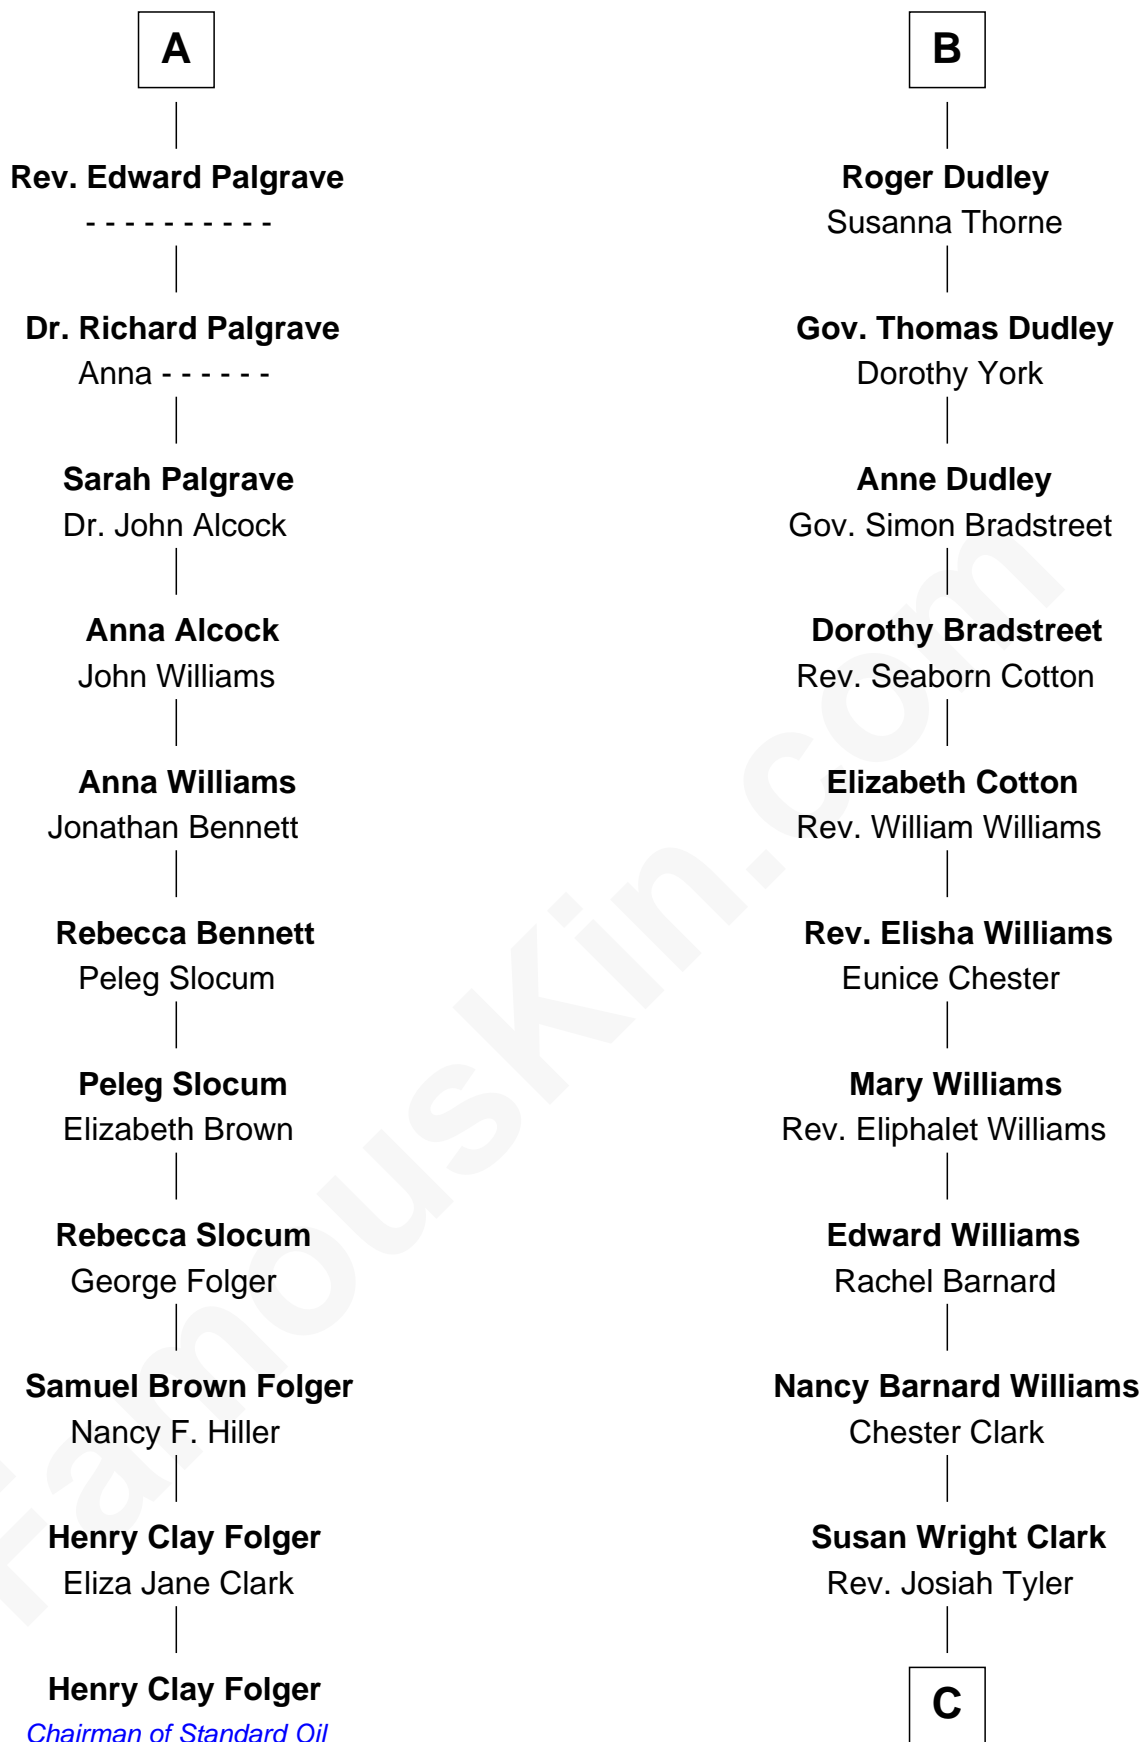

## Relationship Chart of

### Henry Clay Folger

*Founder of Folger Shakespeare Library and Chairman of Standard Oil*

**17th cousin 4 times removed of**

**Kate Upton**

*Sports Illustrated Swimsuit Cover Model*

**C**

**William Chester Tyler**

Laura Leland Brooks

**Margaret Hastings Tyler**

Charles Henry Vial

**Elizabeth Brooks Vial**

Stephen Edward Upton

**Jefferson Matthew Upton**

Shelley Fawn Davis

**Kate Upton**