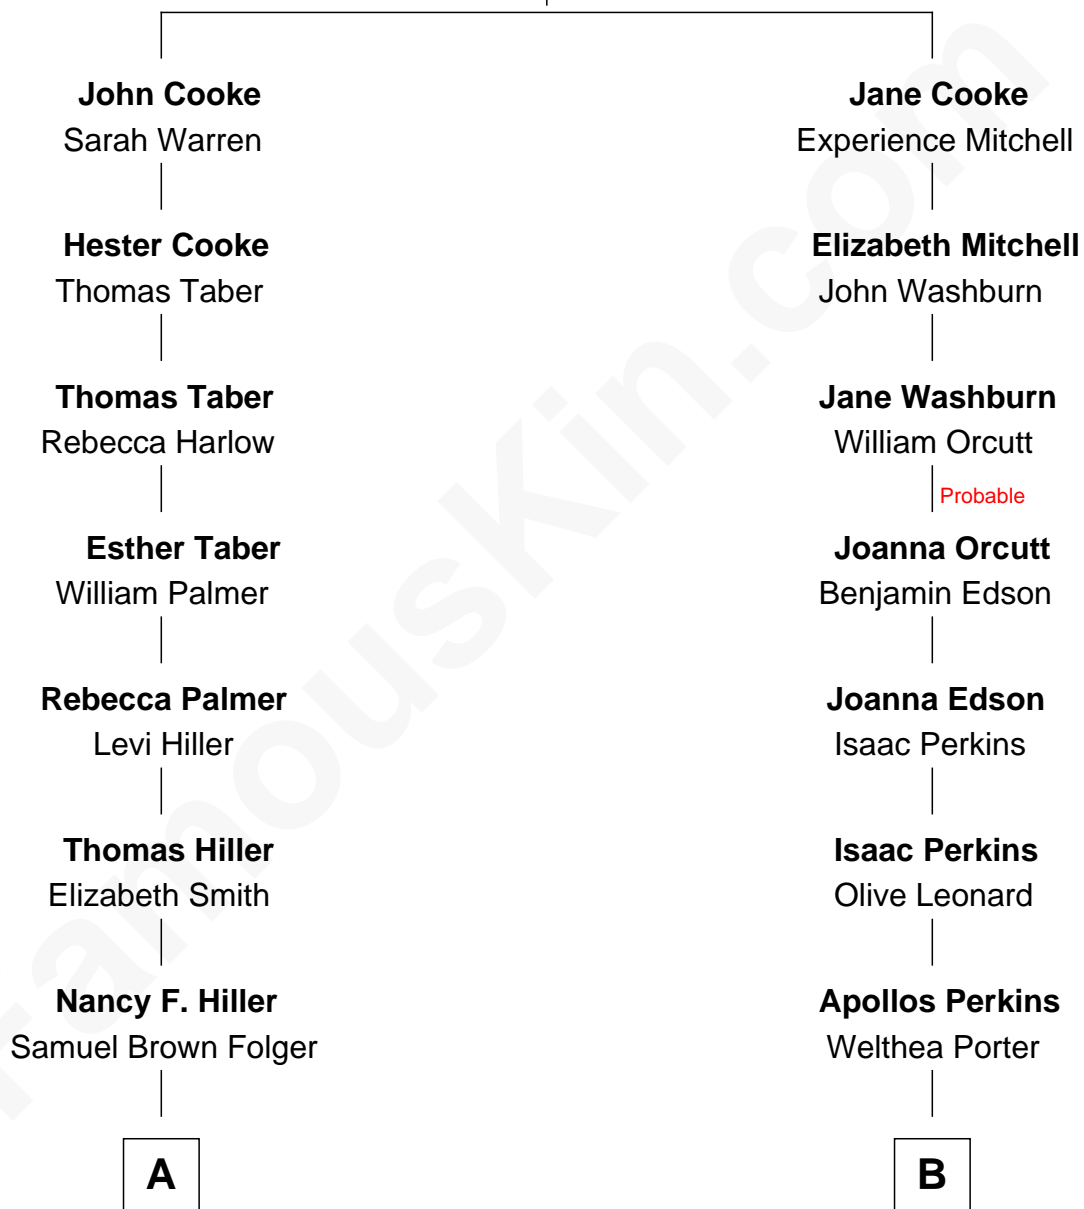

FamousKin.com

Relationship Chart of

Henry Clay Folger

Founder of Folger Shakespeare Library and Chairman of Standard Oil

8th cousin 2 times removed of

Anthony Perkins

Movie Actor

Francis Cooke
Hester le Mahieu

A

Henry Clay Folger
Eliza Jane Clark

Henry Clay Folger
Chairman of Standard Oil

B

Dr. Henry Phelps Perkins
Stella Lucretia Burnham

Henry Phelps Perkins
Helen Virginia Anthony

Osgood Perkins
Janet Esselstyn Rane