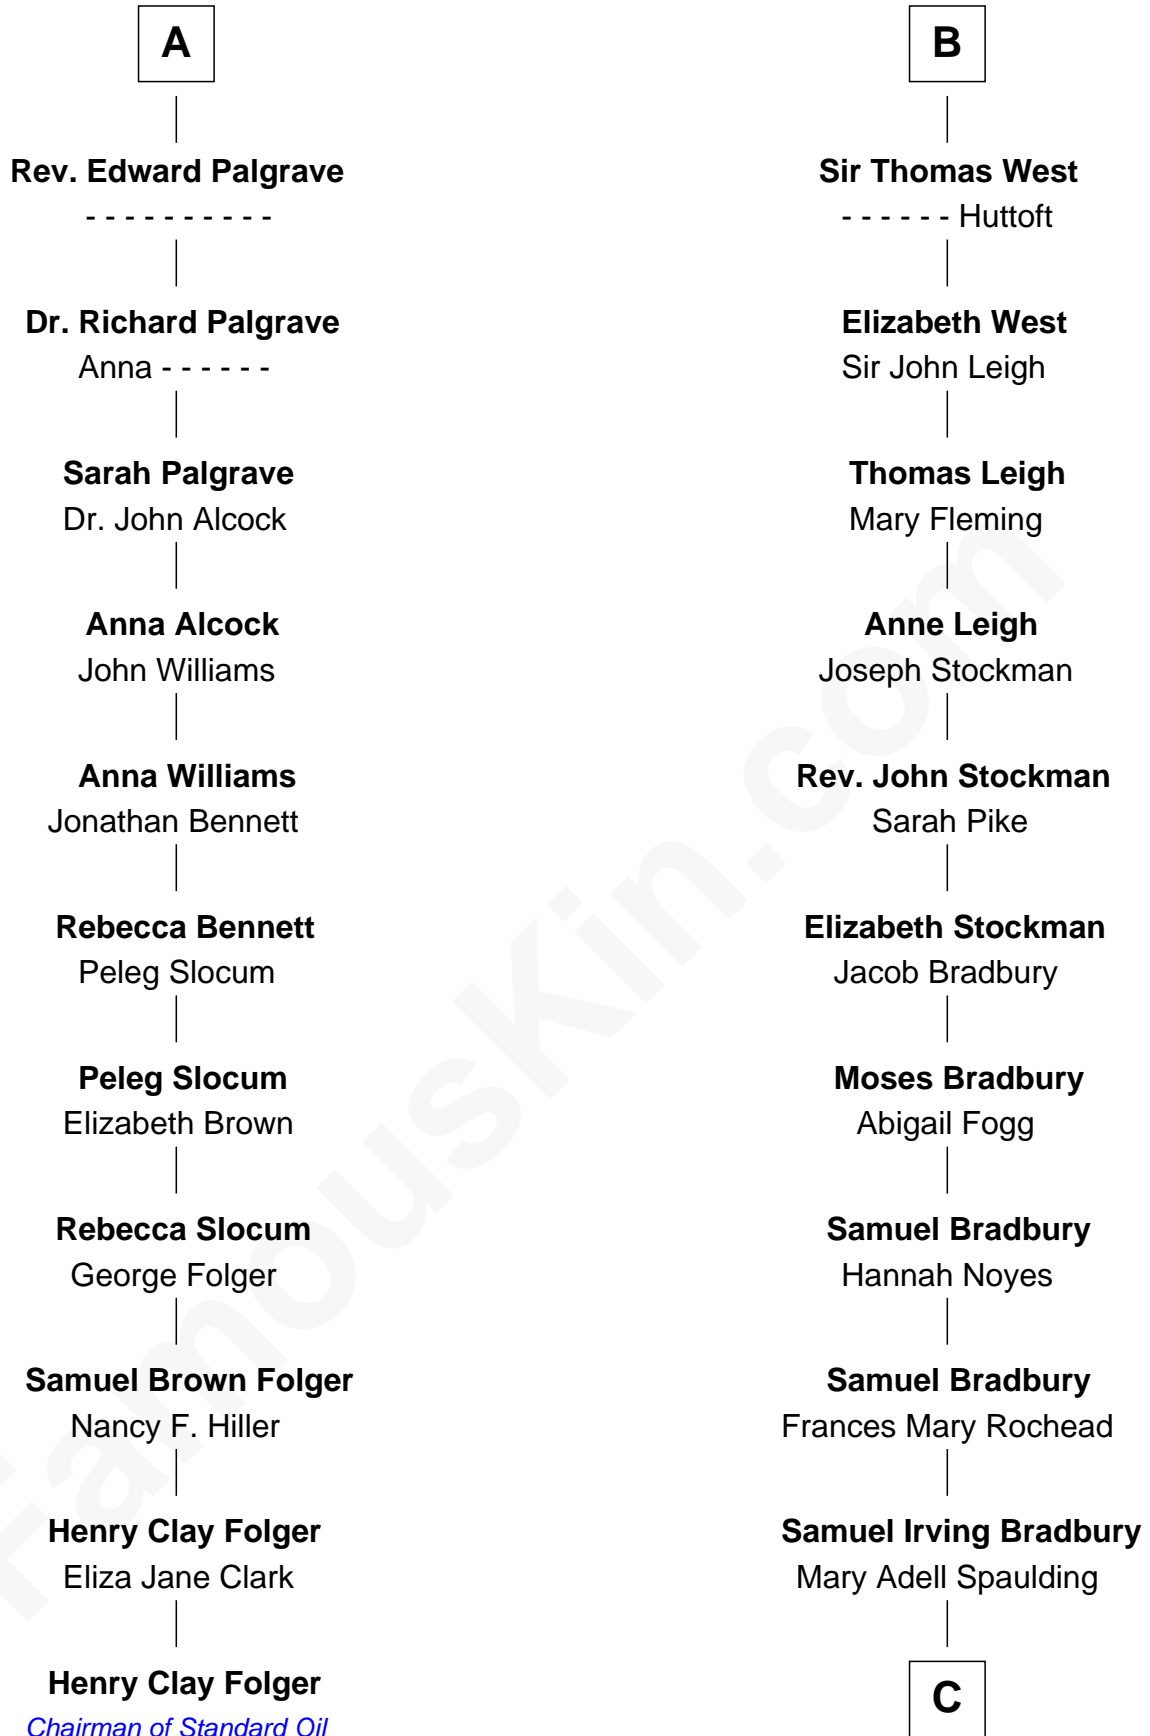

FamousKin.com

Relationship Chart of

Henry Clay Folger

Founder of Folger Shakespeare Library and Chairman of Standard Oil

17th cousin 2 times removed of

Ray Bradbury

Author of The Martian Chronicles

C

—
Samuel Hinkston Bradbury

Minnie Alice Davis

—
Leonard Spaulding Bradbury

Esther Marie Moberg

—
Ray Bradbury

Author of [The Martian Chronicles](#)

FamousKin.com