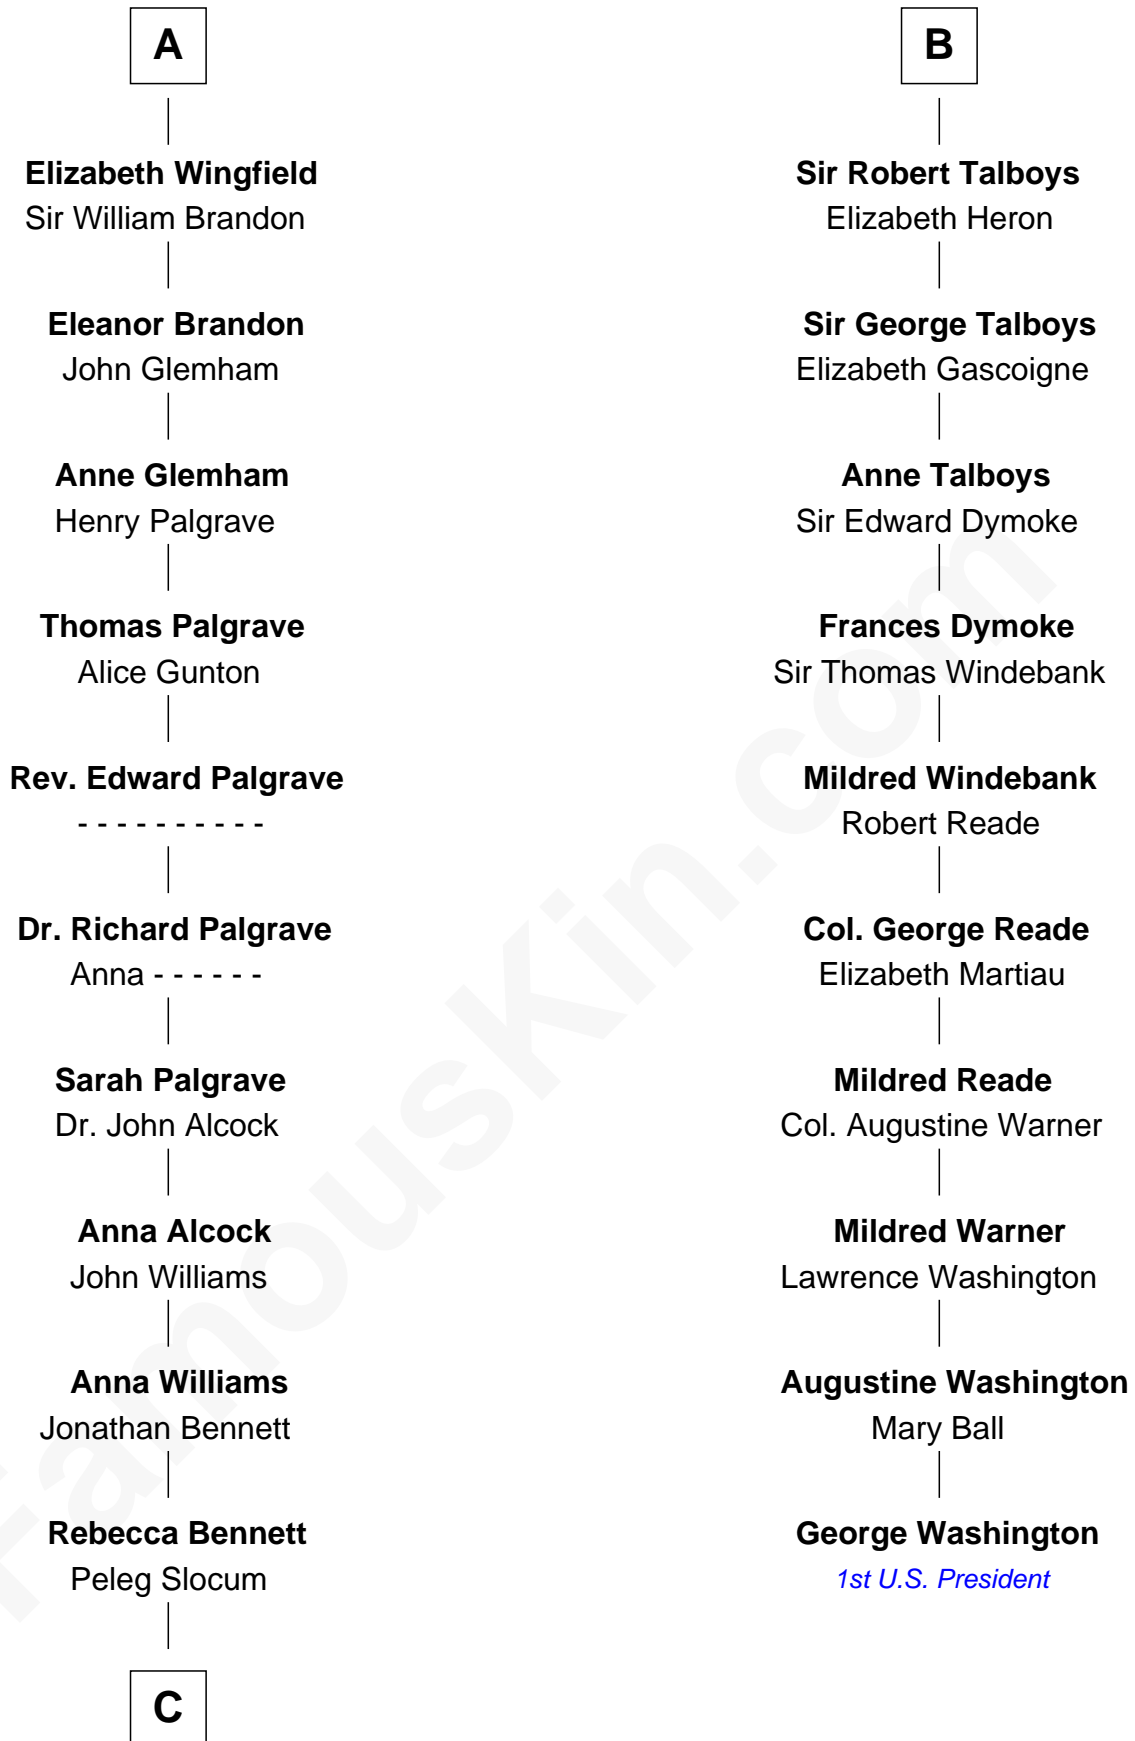

FamousKin.com

Relationship Chart of

Henry Clay Folger

Founder of Folger Shakespeare Library and Chairman of Standard Oil

16th cousin 5 times removed of

George Washington
1st U.S. President

Sir Humphrey de Bohun
Maud of Eu

Sir Humphrey de Bohun
Eleanor de Braiose

Humphrey de Bohun
Maud de Fiennes

Humphrey de Bohun
Elizabeth Plantagenet

Sir William de Bohun
Elizabeth de Badlesmere

Elizabeth de Bohun
Sir Richard Fitzalan

Elizabeth Fitzalan
Sir Robert Goushill

Elizabeth Goushill
Sir Robert Wingfield

A

Eleanor de Bohun
Sir John de Verdun

Maud de Verdun
Sir John de Grey

Sir Roger de Grey
Elizabeth de Hastings

Sir Reynold de Grey
Eleanor le Strange

Sir Reynold Grey
Margaret de Ros

Margaret Grey
Sir William Bonville

Elizabeth Bonville
William Talboys

B

C

Peleg Slocum
Elizabeth Brown

Rebecca Slocum
George Folger

Samuel Brown Folger
Nancy F. Hiller

Henry Clay Folger
Eliza Jane Clark