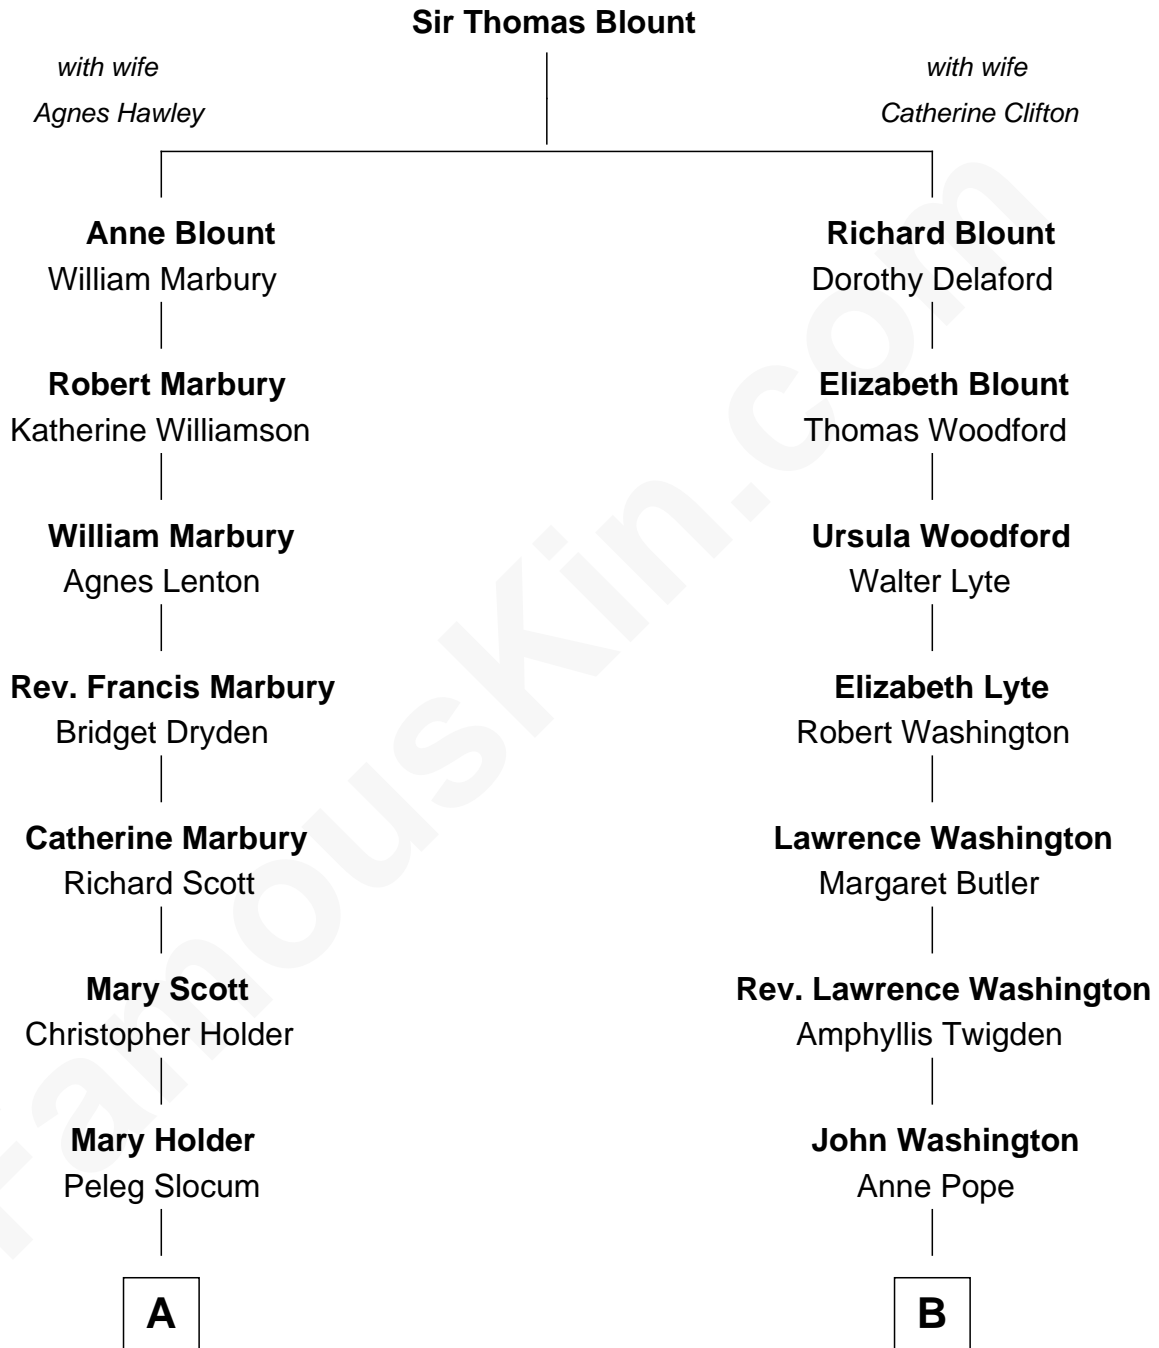

FamousKin.com

Relationship Chart of

Henry Clay Folger

Founder of Folger Shakespeare Library and Chairman of Standard Oil

9th cousin 3 times removed of

George Washington

1st U.S. President

A

Peleg Slocum
Rebecca Bennett

Peleg Slocum
Elizabeth Brown

Rebecca Slocum
George Folger

Samuel Brown Folger
Nancy F. Hiller

Henry Clay Folger
Eliza Jane Clark

Henry Clay Folger
Chairman of Standard Oil

B

Lawrence Washington
Mildred Warner

Augustine Washington
Mary Ball

George Washington
1st U.S. President

FamousKin.com