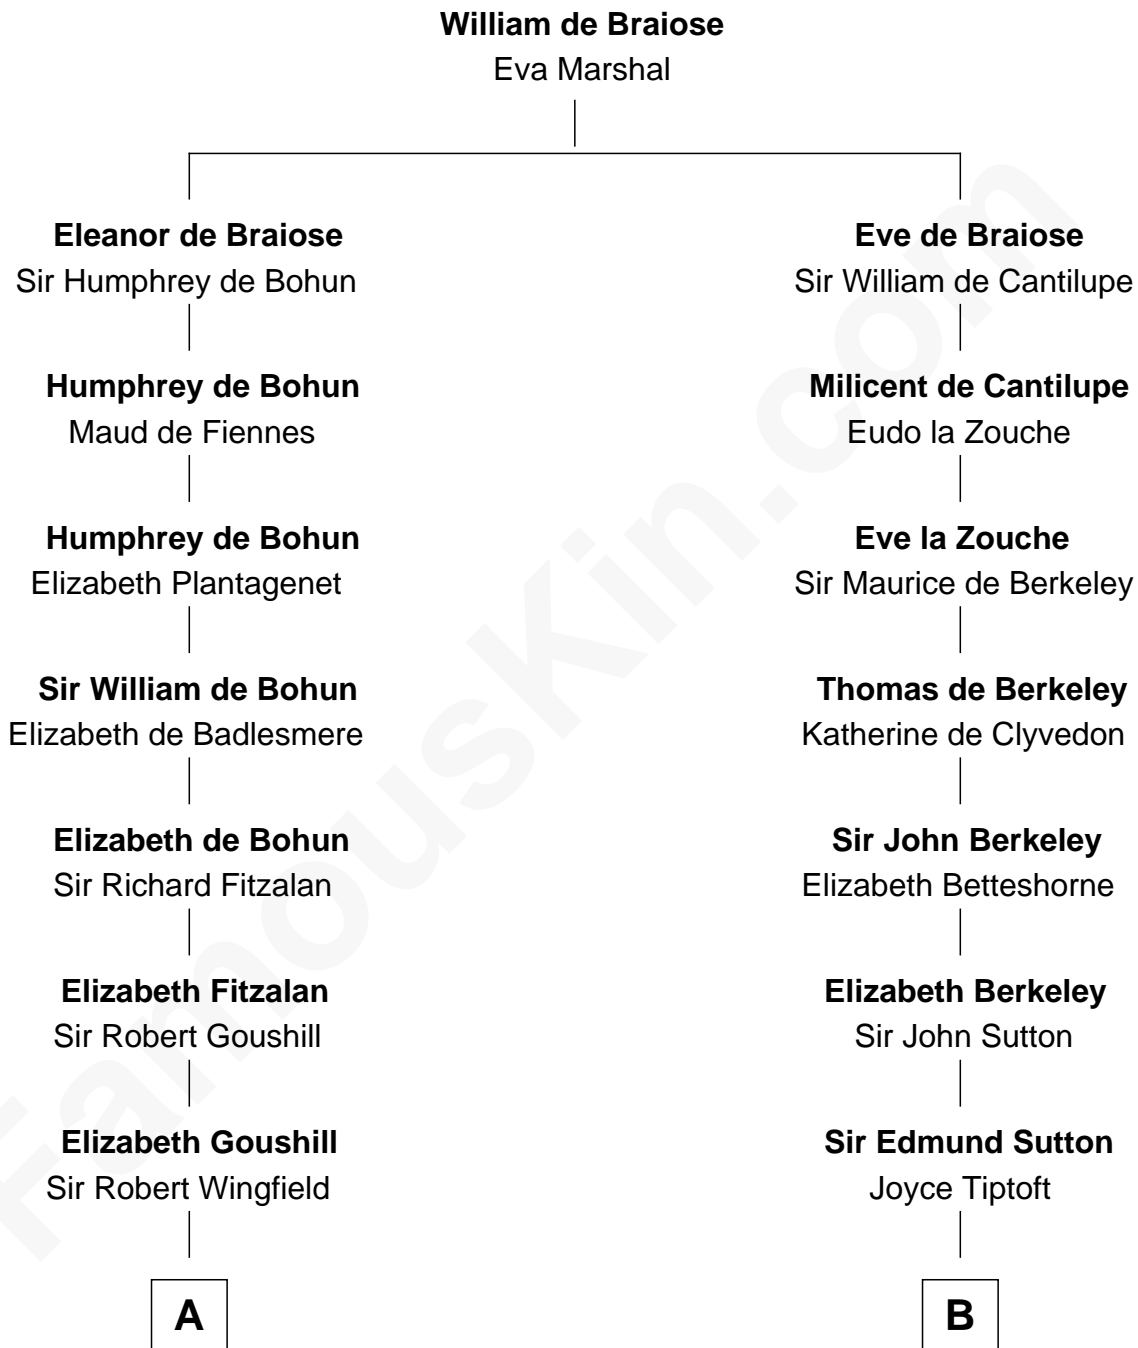

# FamousKin.com

## Relationship Chart of

### Henry Clay Folger

*Founder of Folger Shakespeare Library and Chairman of Standard Oil*

15th cousin 6 times removed of

**George Washington**  
*1st U.S. President*

**C**

**Peleg Slocum**  
Elizabeth Brown

**Rebecca Slocum**  
George Folger

**Samuel Brown Folger**  
Nancy F. Hiller

**Henry Clay Folger**  
Eliza Jane Clark

**Henry Clay Folger**  
*Chairman of Standard Oil*

FamousKin.com